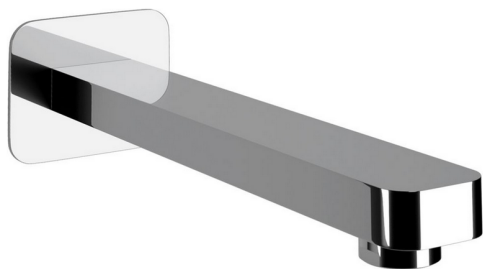

Filler spout CUBIC_CU000241

MODEL **CU000241**

Filler spout, 250 mm length, 1/2" M connection

AVAILABLE FINISHINGS

-  **21** 21 Chrome
-  **2B** 2B Polished Nickel
-  **2F** 2F Brushed Nickel
-  **40** 40 Matt Black