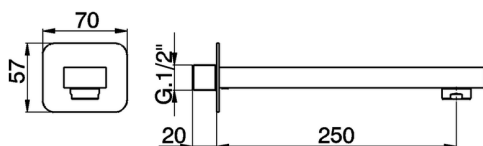

CHARACTERISTICS