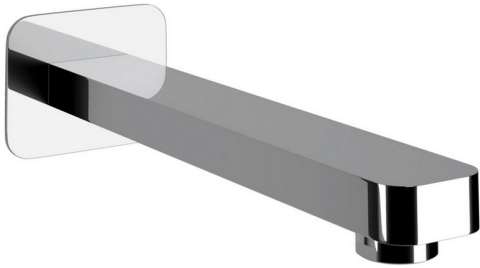

Filler spout CUBIC_CU000241

MODEL **CU000241**

Filler spout, 250 mm length, 1/2" M connection

AVAILABLE FINISHINGS

-  **21** 21 Chrome
-  **2B** 2B Polished Nickel
-  **2F** 2F Brushed Nickel
-  **40** 40 Matt Black