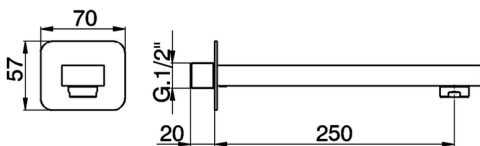

Filler spout CUBIC_CU000241

MODEL **CU000241**

Filler spout, 250 mm length, 1/2" M connection

AVAILABLE FINISHINGS

-  **21** 21 Chrome
-  **2B** 2B Polished Nickel
-  **2F** 2F Brushed Nickel
-  **40** 40 Matt Black