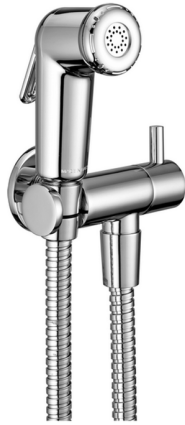

Bidet handshower set HYGENIC SHOWERS_M3007900

MODEL **M3007900**

Bidet handshower set, wall mounted holder with 1/2" valve, Bidet handshower, brass 120 cm flexible hose

AVAILABLE FINISHINGS

CHARACTERISTICS

Bidet handshower

Hygienic Spray

Multi-jets hygienic hand shower, for personal hygiene care.

2026-04-06