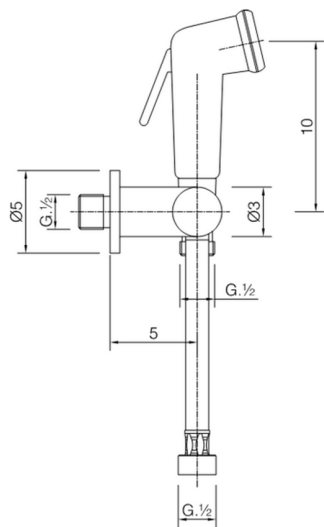

Bidet handshower set HYGENIC SHOWERS_M3007900

MODEL **M3007900**

Bidet handshower set, wall mounted holder with 1/2" valve, Bidet handshower, brass 120 cm flexible hose

AVAILABLE FINISHINGS

CHARACTERISTICS

Bidet handshower

Hygienic Spray

Multi-jets hygienic hand shower, for personal hygiene care.

2026-04-06