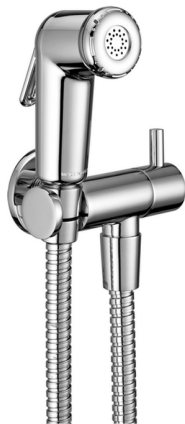

Bidet handshower set HYGENIC SHOWERS_M3007900

MODEL **M3007900**

Bidet handshower set, wall mounted holder with 1/2" valve, Bidet handshower, brass 120 cm flexible hose

AVAILABLE FINISHINGS

21 21 Chrome

CHARACTERISTICS

Bidet handshower

Hygienic Spray

Multi-jets hygienic hand shower, for personal hygiene care.

2026-04-26