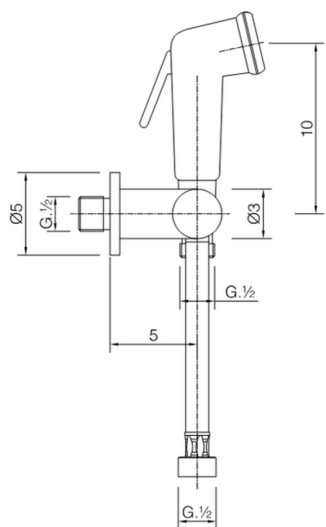

Bidet handshower set HYGENIC SHOWERS_M3007900

MODEL **M3007900**

Bidet handshower set, wall mounted holder with 1/2" valve, Bidet handshower, brass 120 cm flexible hose

AVAILABLE FINISHINGS

21 21 Chrome

CHARACTERISTICS

Bidet handshower

Hygienic Spray

Multi-jets hygienic hand shower, for personal hygiene care.

2026-04-26