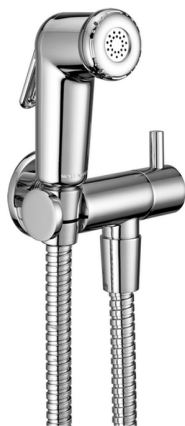

## Bidet handshower set HYGENIC SHOWERS\_M3007900

MODEL **M3007900**

Bidet handshower set, wall mounted holder with 1/2" valve, Bidet handshower, brass 120 cm flexible hose

AVAILABLE FINISHINGS

CHARACTERISTICS

**Bidet handshower**