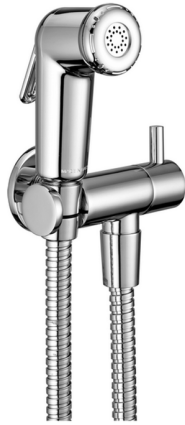

Bidet handshower set HYGENIC SHOWERS_M3007900

MODEL **M3007900**

Bidet handshower set, wall mounted holder with 1/2" valve, Bidet handshower, brass 120 cm flexible hose

AVAILABLE FINISHINGS

CHARACTERISTICS

Bidet handshower

Hygienic Spray

Multi-jets hygienic hand shower, for personal hygiene care.

2026-06-13