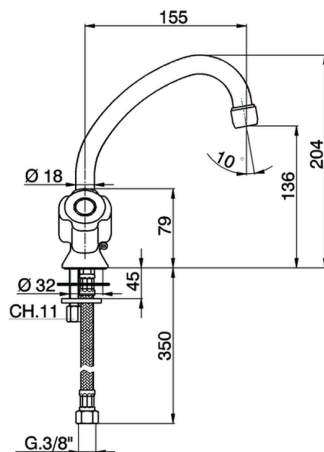

Washbasin mixer TR_TR000521

MODEL **TR000521**

Washbasin mixer, without automatic pop-up waste, without handles

AVAILABLE FINISHINGS

CHARACTERISTICS

2026-04-28