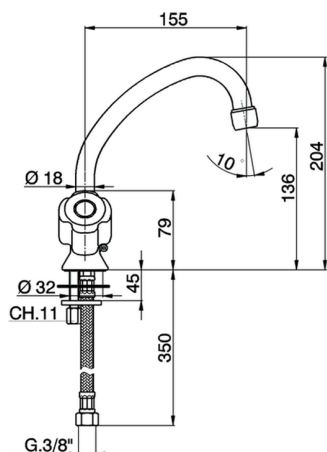

## Washbasin mixer TR\_TR000521

MODEL **TR000521**

Washbasin mixer, without automatic pop-up waste, without handles

AVAILABLE FINISHINGS

CHARACTERISTICS

2026-06-14