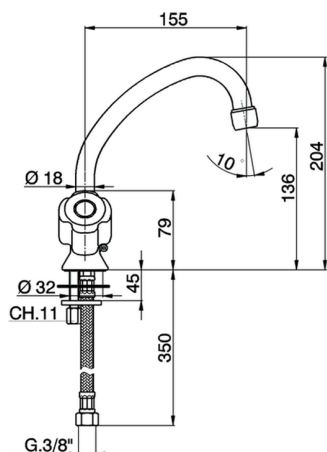

## Washbasin mixer TR\_TR000521

MODEL **TR000521**

Washbasin mixer, without automatic pop-up waste, without handles

AVAILABLE FINISHINGS

CHARACTERISTICS

2026-05-19