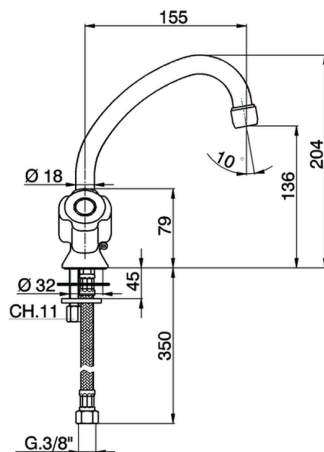

Washbasin mixer TR_TR000521

MODEL **TR000521**

Washbasin mixer, without automatic pop-up waste, without handles

AVAILABLE FINISHINGS

CHARACTERISTICS

2026-04-08