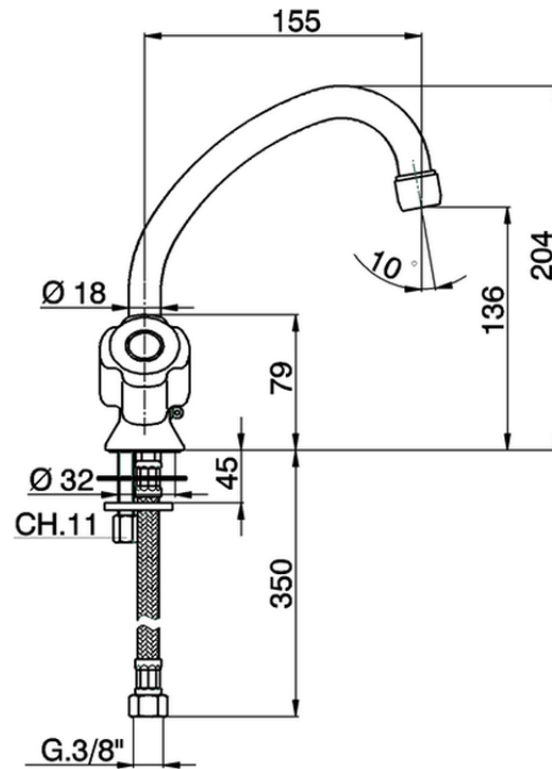

## Washbasin mixer TR\_TR000521

TR000521

<https://en.cisal.it/washbasin-mixer-tr-tr000521>

2026-06-14