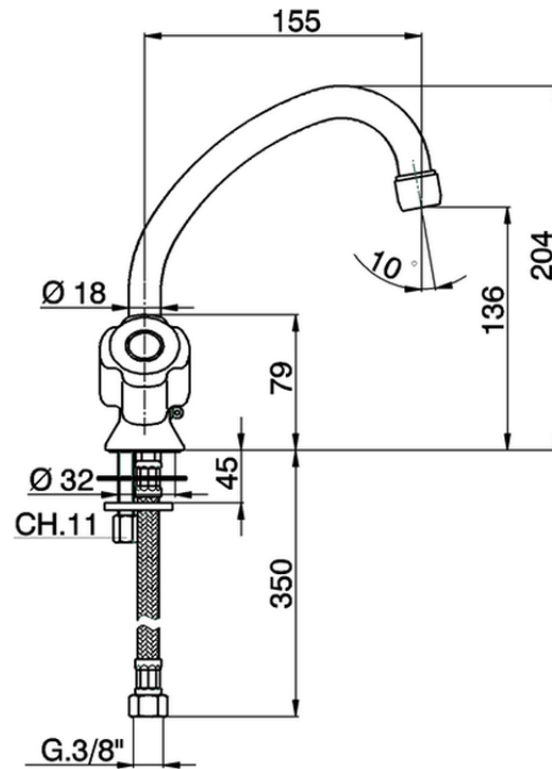

## Washbasin mixer TR\_TR000521

TR000521

<https://en.cisal.it/washbasin-mixer-tr-tr000521>

2026-05-19