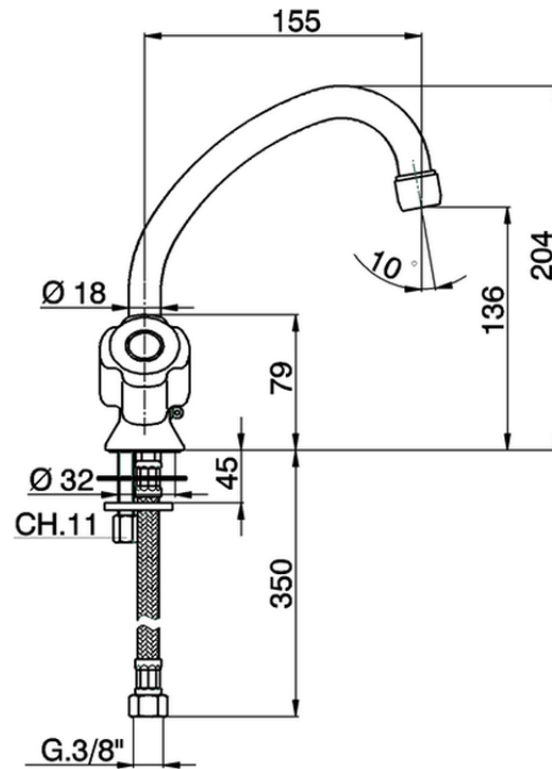

Washbasin mixer TR_TR000521

TR000521

<https://en.cisal.it/washbasin-mixer-tr-tr000521>

2026-04-28