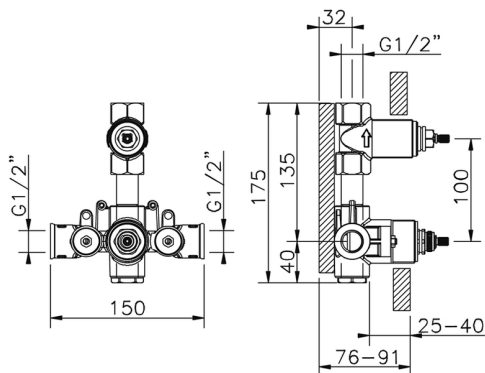

## Concealed thermostatic shower mixer, 1-outlet CONCEALED\_ZA009301

MODEL **ZA009301**

Concealed thermostatic shower mixer,  
1-outlet, stopvalve with 1/2" outlet, without trim kit

AVAILABLE FINISHINGS

**04** 04 Without finishing

CHARACTERISTICS

Concealed **1**  
Cartridge Spare Parts **24.04A.PP**

**8x20 Plus P Thermostatic Valve**