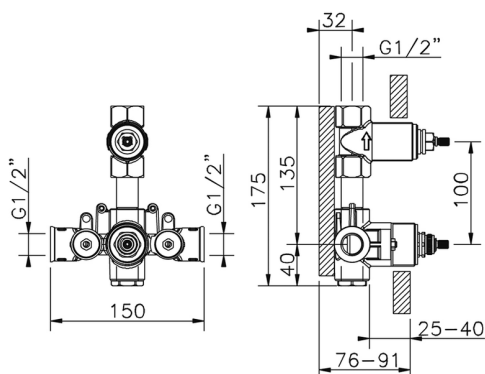

Concealed thermostatic shower mixer, 1-outlet CONCEALED_ZA009301

MODEL **ZA009301**

Concealed thermostatic shower mixer,
1-outlet, stopvalve with 1/2" outlet, without trim kit

AVAILABLE FINISHINGS

CHARACTERISTICS

Concealed **1**
Cartridge Spare Parts **24.04A.PP**

8x20 Plus P Thermostatic Valve

Thermostatic

The Cisal thermostatic is your personal water manager, helping you to handle, control and save water and energy.