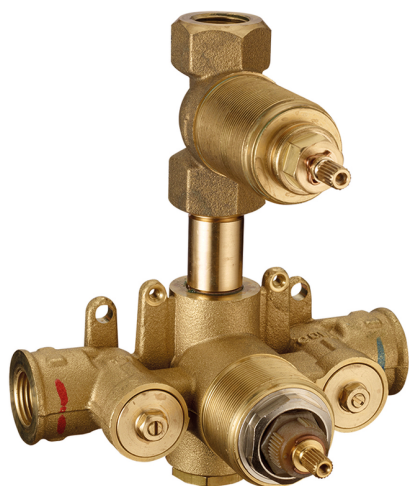

Concealed thermostatic shower mixer, 1-outlet CONCEALED_ZA009301

MODEL **ZA009301**

Concealed thermostatic shower mixer,
1-outlet, stopvalve with 1/2" outlet, without trim kit

AVAILABLE FINISHINGS

CHARACTERISTICS

Concealed **1**
Cartridge Spare Parts **24.04A.PP**

8x20 Plus P Thermostatic Valve

Thermostatic

The Cisal thermostatic is your personal water manager, helping you to handle, control and save water and energy.