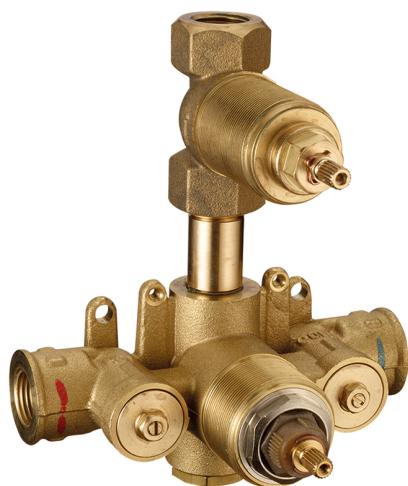

Concealed thermostatic shower mixer, 1-outlet CONCEALED_ZA009301

MODEL **ZA009301**

Concealed thermostatic shower mixer,
1-outlet, stopvalve with 1/2" outlet, without trim kit

AVAILABLE FINISHINGS

CHARACTERISTICS

Concealed **1**
 Cartridge Spare Parts **24.04A.PP**
8x20 Plus P Thermostatic Valve

Thermostatic

The Cisal thermostatic is your personal water manager, helping you to handle, control and save water and energy.