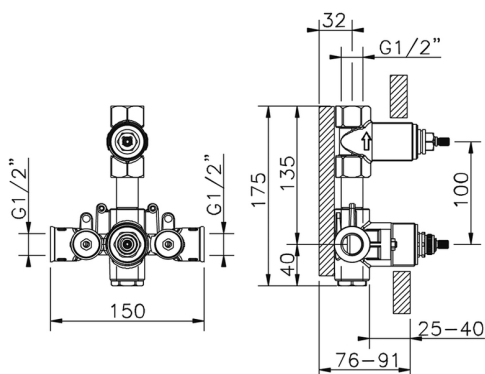

Concealed thermostatic shower mixer, 1-outlet CONCEALED_ZA009301

MODEL **ZA009301**

Concealed thermostatic shower mixer,
1-outlet, stopvalve with 1/2" outlet, without trim kit

AVAILABLE FINISHINGS

CHARACTERISTICS

Concealed **1**
 Cartridge Spare Parts **24.04A.PP**
8x20 Plus P Thermostatic Valve

Thermostatic

The Cisal thermostatic is your personal water manager, helping you to handle, control and save water and energy.