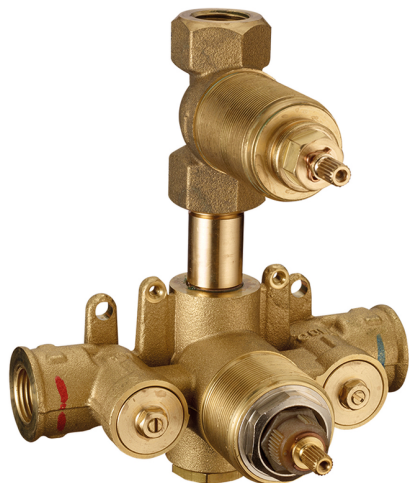

## Concealed thermostatic shower mixer, 1-outlet CONCEALED\_ZA009301

MODEL **ZA009301**

Concealed thermostatic shower mixer,  
1-outlet, stopvalve with 1/2" outlet, without trim kit

AVAILABLE FINISHINGS

**04** 04 Without finishing

CHARACTERISTICS

Concealed **1**  
Cartridge Spare Parts **24.04A.PP**

**8x20 Plus P Thermostatic Valve**

### Thermostatic

The Cisal thermostatic is your personal water manager, helping you to handle, control and save water and energy.

2026-04-04