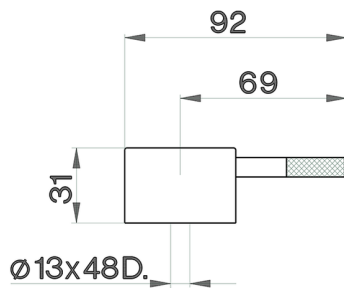

Handle Less SPARE PARTS_ZZ932880

MODEL **ZZ932880**

Handle Less

AVAILABLE FINISHINGS

21 21 Chrome

2A 2A Satin Brushed Nickel

CHARACTERISTICS

2024-12-31