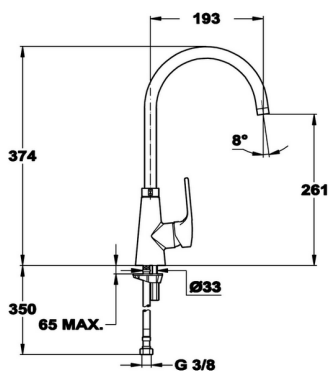

Single lever sink mixer KITCHEN_LC000020

MODEL **LC000020**

Single lever sink mixer, swivel spout, G.3/8" stainless steel flexible hose

AVAILABLE FINISHINGS

CHARACTERISTICS

Cartridge Spare Parts **ZZ97179000**

35 mm Cartridge

2026-04-26