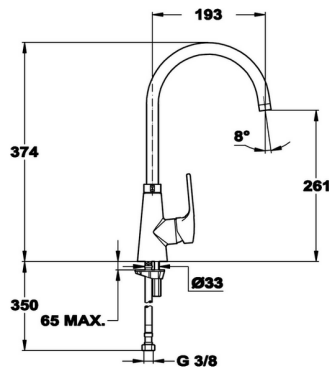

Single lever sink mixer KITCHEN_LC000020

MODEL **LC000020**

Single lever sink mixer, swivel spout, G.3/8" stainless steel flexible hose

AVAILABLE FINISHINGS

21 21 Chrome

CHARACTERISTICS

Cartridge Spare Parts **ZZ97179000**

35 mm Cartridge

2026-06-14