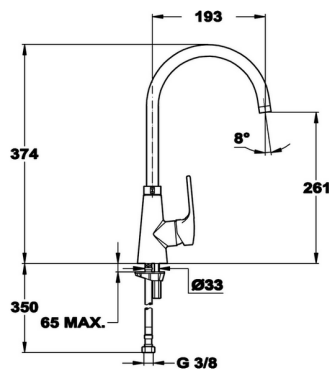

## Single lever sink mixer KITCHEN\_LC000020

MODEL **LC000020**

Single lever sink mixer, swivel spout, G.3/8" stainless steel flexible hose

AVAILABLE FINISHINGS

**21** 21 Chrome

CHARACTERISTICS

Cartridge Spare Parts **ZZ97179000**

**35 mm Cartridge**

2026-05-17