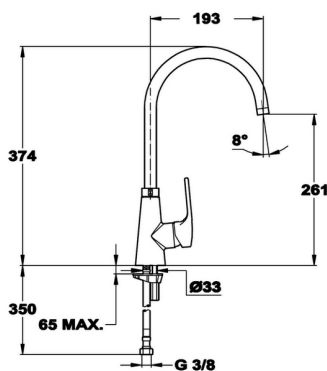

Single lever sink mixer KITCHEN_LC000020

MODEL **LC000020**

Single lever sink mixer, swivel spout, G.3/8" stainless steel flexible hose

AVAILABLE FINISHINGS

21 21 Chrome

CHARACTERISTICS

Cartridge Spare Parts **ZZ97179000**

35 mm Cartridge

2026-04-06