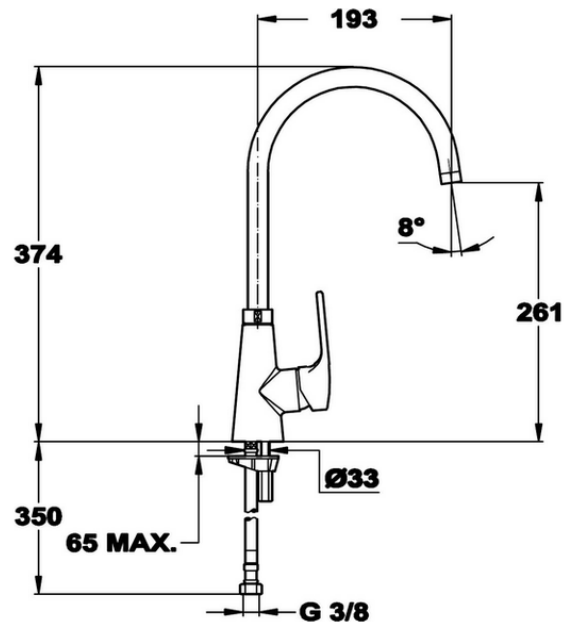

Single lever sink mixer KITCHEN_LC000020

LC000020

<https://en.cisal.it/single-lever-sink-mixer-kitchen-lc000020>

2026-05-17