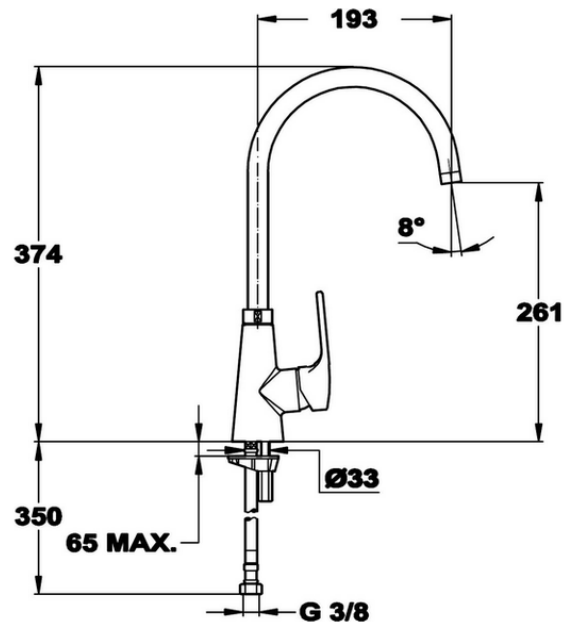

Single lever sink mixer KITCHEN_LC000020

LC000020

<https://en.cisal.it/single-lever-sink-mixer-kitchen-lc000020>

2026-06-14