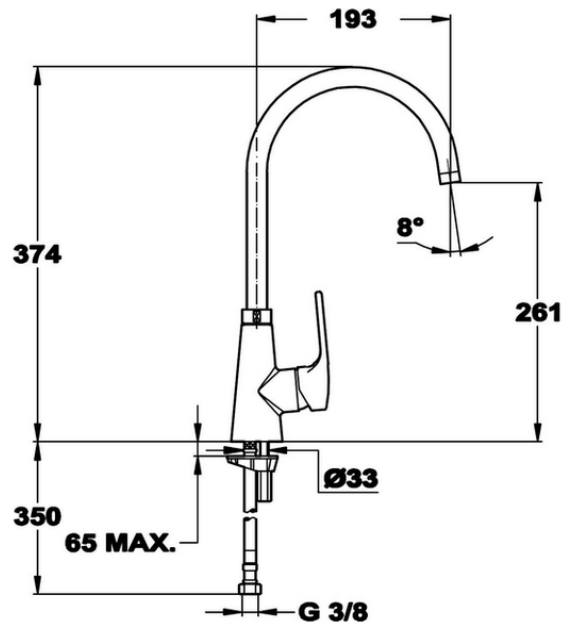

Single lever sink mixer KITCHEN_LC000020

LC000020

<https://en.cisal.it/single-lever-sink-mixer-kitchen-lc000020>

2026-04-06