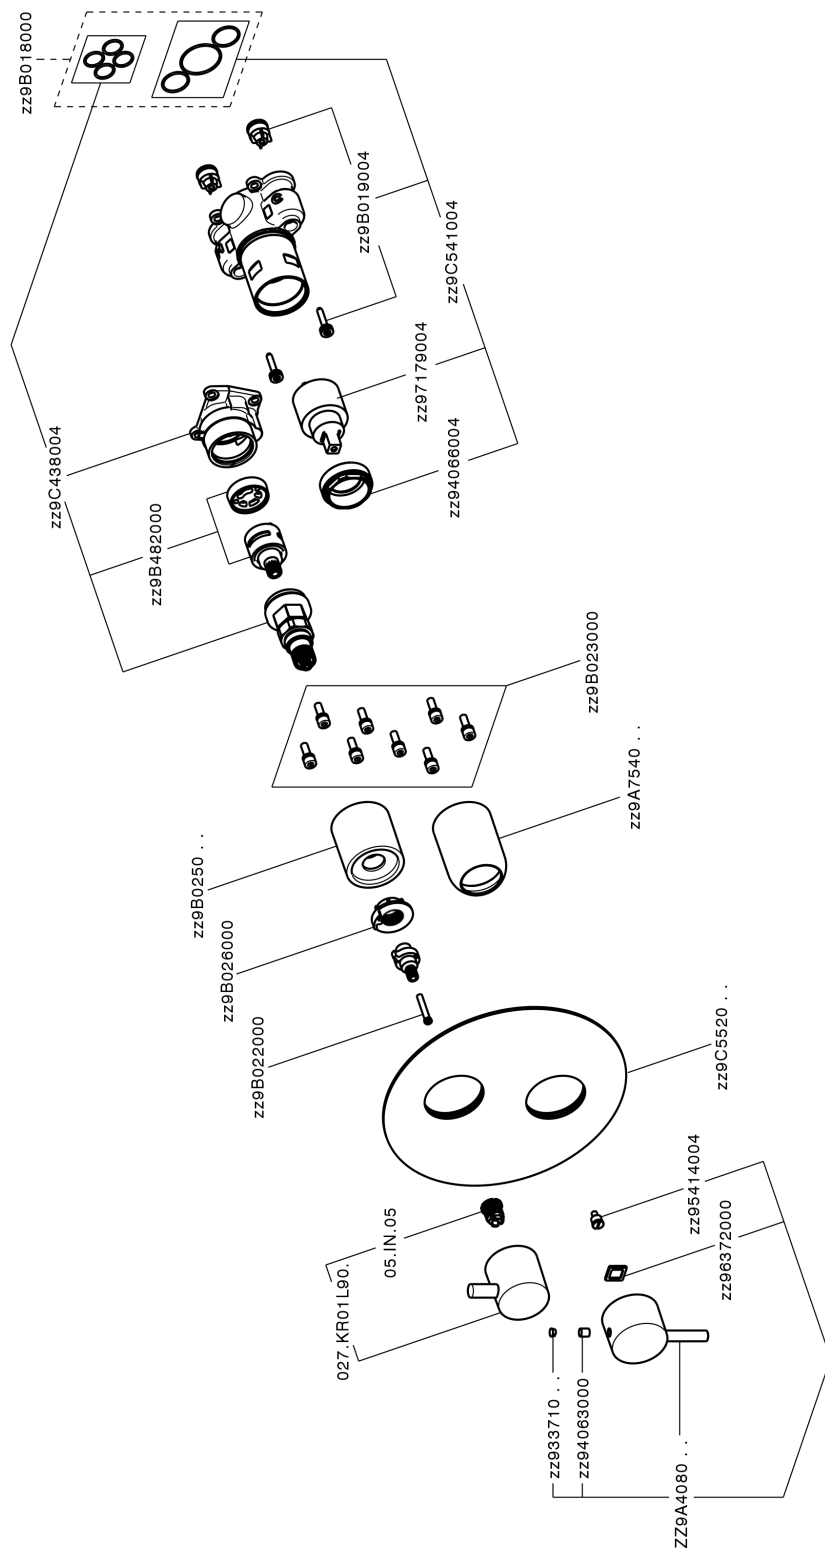

## Exposed part for Single Lever One Box Valve NUOVA LESS\_LN0BM030

MODEL **LN0BM030**

Exposed part for Single Lever One Box Valve, with 2-3 outlet diverter, Minimum depth of installation: 67 mm, without concealed part, for items ZA00B030-ZA00B031

### CHARACTERISTICS

Cartridge Spare Parts **ZZ97179000**

**35 mm Cartridge**

Installation **Concealed**

Required concealed parts **ZA00B031**

**ZA00B030**

## Exposed part for Single Lever One Box Valve NUOVA LESS\_LN0BM030

LN0BM030

<https://en.cisal.it/exposed-part-for-single-lever-one-box-valve-nuova-less-ln0bm030>

## One Box Universal Concealed Part ONE BOX\_ZA00B031

MODEL **ZA00B031**

One Box Universal Concealed Part, for 1, 2 or 3 outlet thermostatic or single lever, without trim kit, with noise reducers, with sealing gasket