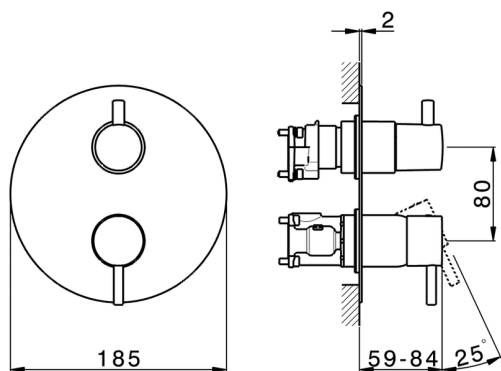

## Exposed part for Single Lever One Box Valve NUOVA LESS\_LN0BM030

MODEL **LN0BM030**

Exposed part for Single Lever One Box Valve, with 2-3 outlet diverter, Minimum depth of installation: 67 mm, without concealed part, for items ZA00B030-ZA00B031

### CHARACTERISTICS

Cartridge Spare Parts **ZZ97179000**

**35 mm Cartridge**

Installation **Concealed**

Required concealed parts **ZA00B031**

**ZA00B030**