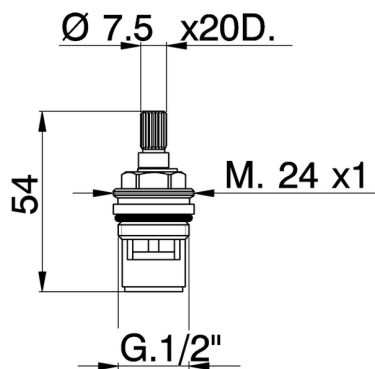

1/2 ceramic headvalve - right - 180° SPARE PARTS_ZZ945890

MODEL **ZZ945890**

1/2" ceramic headvalve - right - 180°, for thermostatic mixer 'H2'

AVAILABLE FINISHINGS

 **04** 04 Without finishing

CHARACTERISTICS