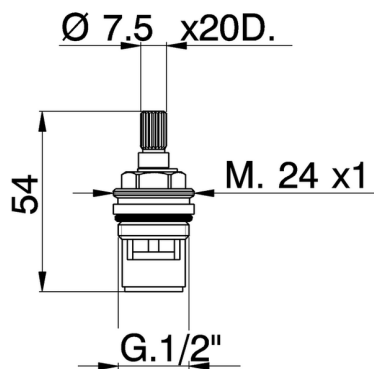

1/2 ceramic headvalve - right - 180° SPARE PARTS_ZZ945890

MODEL **ZZ945890**

1/2" ceramic headvalve - right - 180°, for thermostatic mixer 'H2'

AVAILABLE FINISHINGS

 **04** 04 Without finishing

CHARACTERISTICS