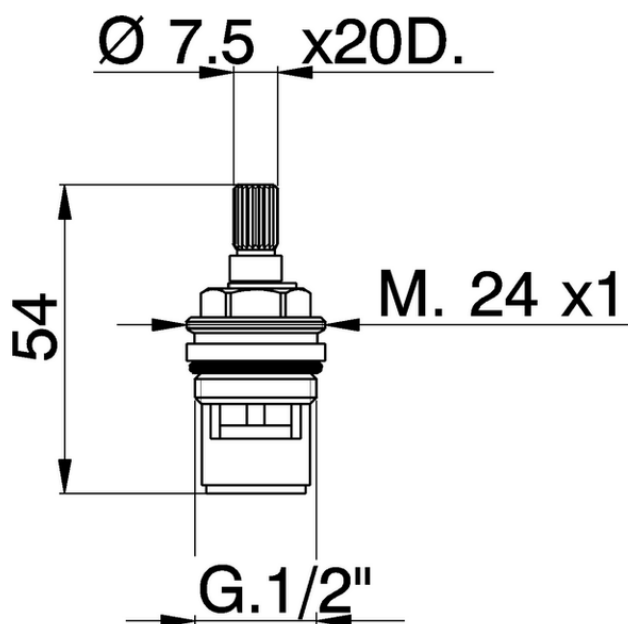

1/2 ceramic headvalve - right - 180° SPARE PARTS_ZZ945890

ZZ945890

<https://en.cisal.it/1-2-ceramic-headvalve-right-180-spare-parts-zz945890>

2026-06-13