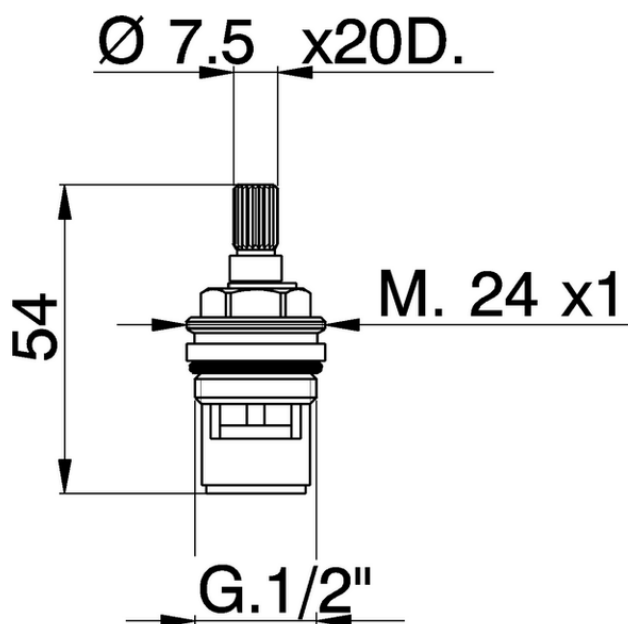

1/2 ceramic headvalve - right - 180° SPARE PARTS_ZZ945890

ZZ945890

<https://en.cisal.it/1-2-ceramic-headvalve-right-180-spare-parts-zz945890>

2026-05-20