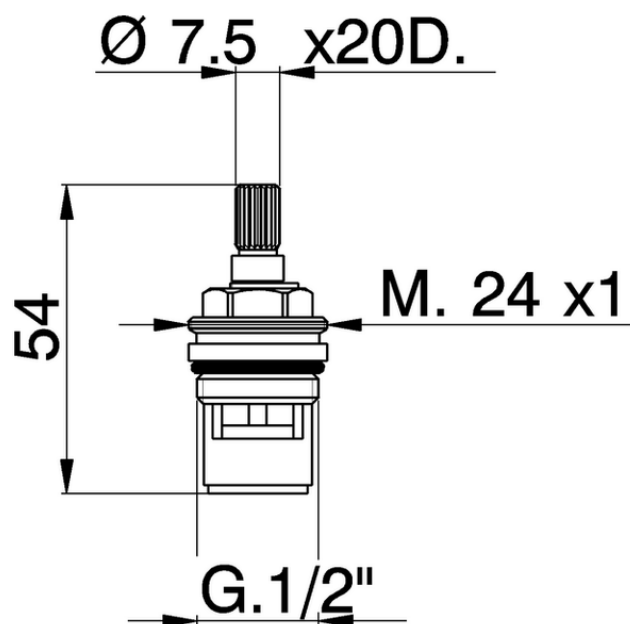

1/2 ceramic headvalve - right - 180° SPARE PARTS_ZZ945890

ZZ945890

<https://en.cisal.it/1-2-ceramic-headvalve-right-180-spare-parts-zz945890>

2026-04-08