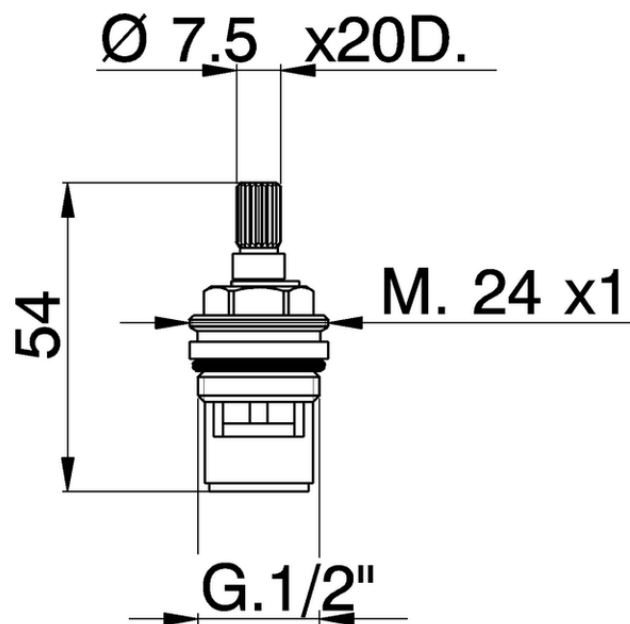

1/2 ceramic headvalve - right - 180° SPARE PARTS_ZZ945890

ZZ945890

<https://en.cisal.it/1-2-ceramic-headvalve-right-180-spare-parts-zz945890>

2026-04-29