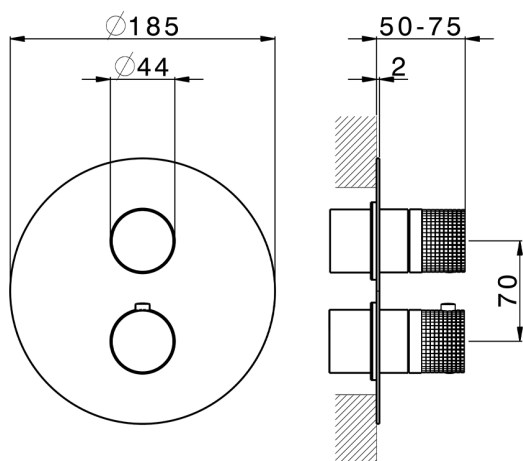

Exposed part for con.thermo.shower valve 1-outlet NUANCE X32_X1007300

MODEL **X1007300**

Exposed part for con.thermo.shower valve 1-outlet, stop valve, without concealed part, for items ZA007301, Inox AISI 316L

AVAILABLE FINISHINGS

- **D1** D1 Brushed Inox
- **5H** 5H Dark Brass Brushed
- **5L** 5L Brushed Black Titanium
- **5N** 5N Brushed Rose Gold

CHARACTERISTICS

Installation **Concealed**
Required concealed parts **ZA007301**

Thermostatic

The Cisal thermostatic is your personal water manager, helping you to handle, control and save water and energy.