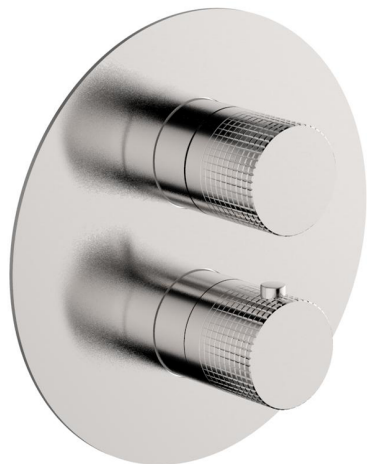

Exposed part for con.thermo.shower valve 1-outlet NUANCE X32_X1007300

MODEL **X1007300**

Exposed part for con.thermo.shower valve 1-outlet, stop valve, without concealed part, for items ZA007301, Inox AISI 316L

AVAILABLE FINISHINGS

- **D1** D1 Brushed Inox
- **5H** 5H Dark Brass Brushed
- **5L** 5L Brushed Black Titanium
- **5N** 5N Brushed Rose Gold

CHARACTERISTICS

Installation **Concealed**
Required concealed parts **ZA007301**

Thermostatic

The Cisal thermostatic is your personal water manager, helping you to handle, control and save water and energy.