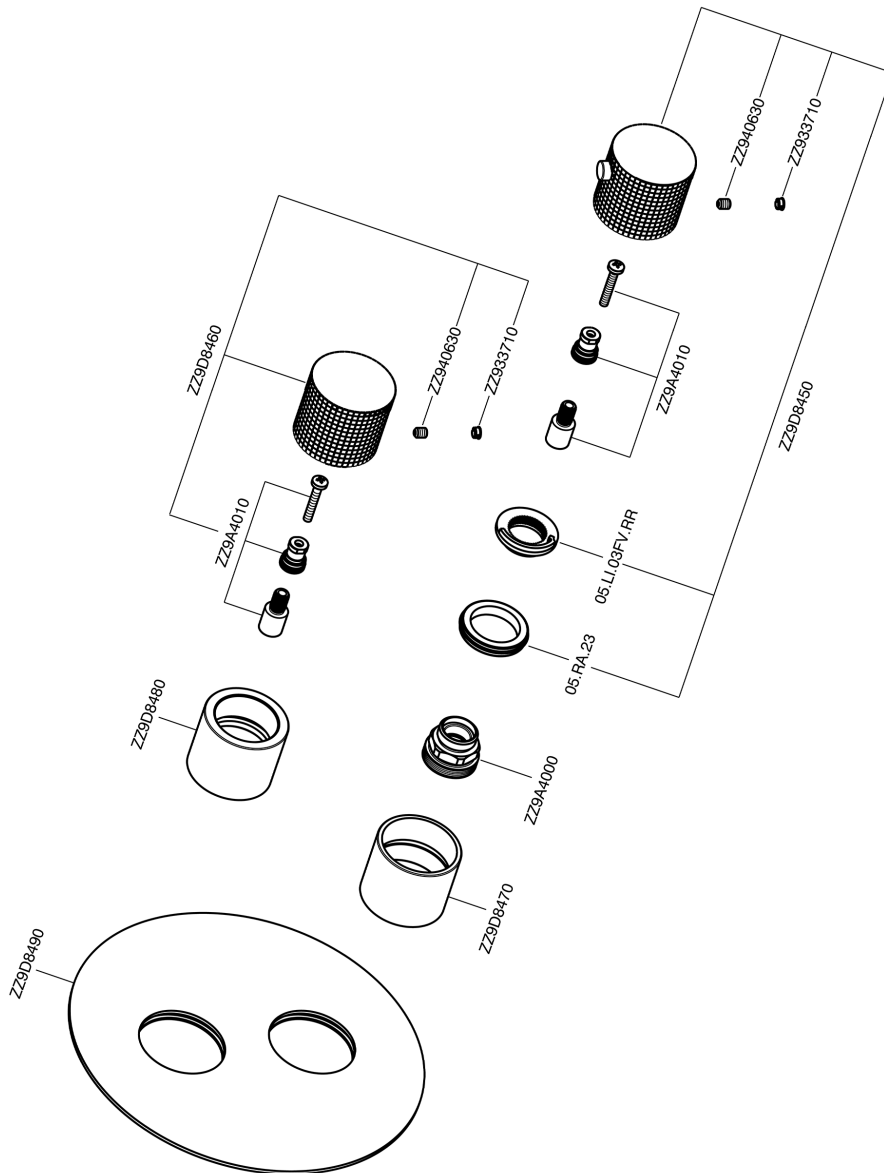

Exposed part for con.thermo.shower valve 1-outlet NUANCE X32_X1007300

MODEL **X1007300**

Exposed part for con.thermo.shower valve 1-outlet, stop valve, without concealed part, for items ZA007301, Inox AISI 316L

Thermostatic

The Cisal thermostatic is your personal water manager, helping you to handle, control and save water and energy.

Exposed part for con.thermo.shower valve 1-outlet NUANCE X32_X1007300

X1007300

<https://en.cisal.it/exposed-part-for-con-thermo-shower-valve-1-outlet-nuance-x32-x1007300>

Concealed thermostatic shower valve, 1-outlet CONCEALED_ZA007301

MODEL **ZA007301**

Concealed thermostatic shower valve,
1-outlet, Stopvalve with 1/2" outlet, without trim kit

AVAILABLE FINISHINGS

04 04 Without finishing

CHARACTERISTICS

Concealed **1**
Cartridge Spare Parts **24.04A.PP**

8x20 Plus P Thermostatic Valve

Piastra/Plate/Plaque/Platte/Placa

2-3mm: XX 25-40 YY 76-91

10mm: XX 16-31 YY 65-80