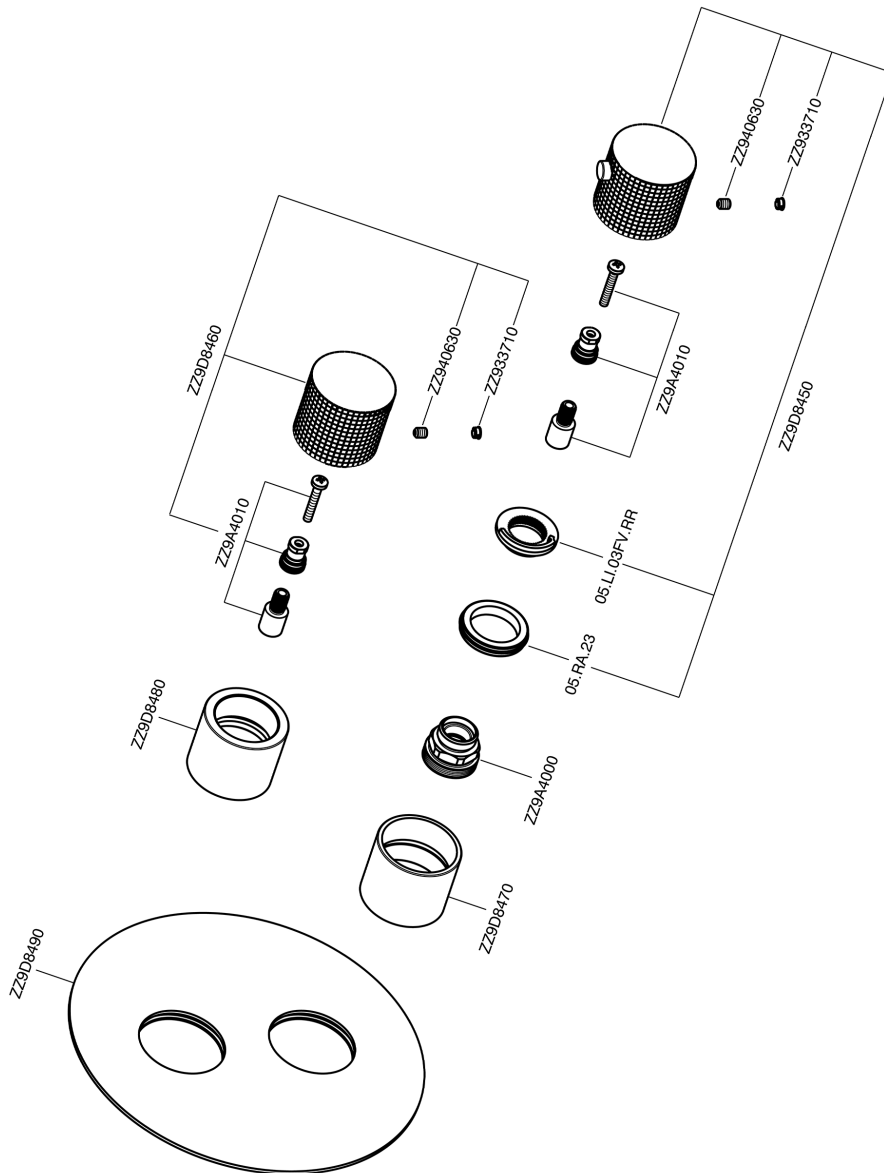

## Exposed part for con.thermo.shower valve 1-outlet NUANCE X32\_X1007300

MODEL **X1007300**

Exposed part for con.thermo.shower valve 1-outlet, stop valve, without concealed part, for items ZA007301, Inox AISI 316L

### CHARACTERISTICS

Installation **Concealed**  
 Required concealed parts **ZA007301**

## Exposed part for con.thermo.shower valve 1-outlet NUANCE X32\_X1007300

X1007300

<https://en.cisal.it/exposed-part-for-con-thermo-shower-valve-1-outlet-nuance-x32-x1007300>

CHARACTERISTICS

Concealed **1**  
Cartridge Spare Parts **24.04A.PP**

**8x20 Plus P Thermostatic Valve**

Piastra/Plate/Plaque/Platte/Placa

2-3mm: XX 25-40 YY 76-91

10mm: XX 16-31 YY 65-80