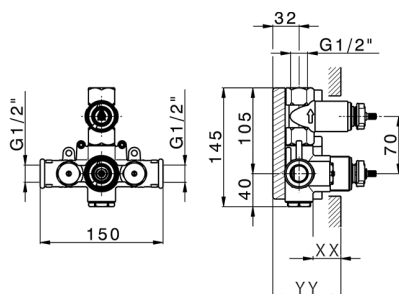

## Concealed thermostatic shower valve, 1-outlet CONCEALED\_ZA007301

MODEL **ZA007301**

Concealed thermostatic shower valve,  
1-outlet, Stopvalve with 1/2" outlet, without trim kit

AVAILABLE FINISHINGS

**04** 04 Without finishing

CHARACTERISTICS

Concealed **1**  
Cartridge Spare Parts **24.04A.PP**

**8x20 Plus P Thermostatic Valve**

Piastra/Plate/Plaque/Platte/Placa

2-3mm: XX 25-40 YY 76-91

10mm: XX 16-31 YY 65-80