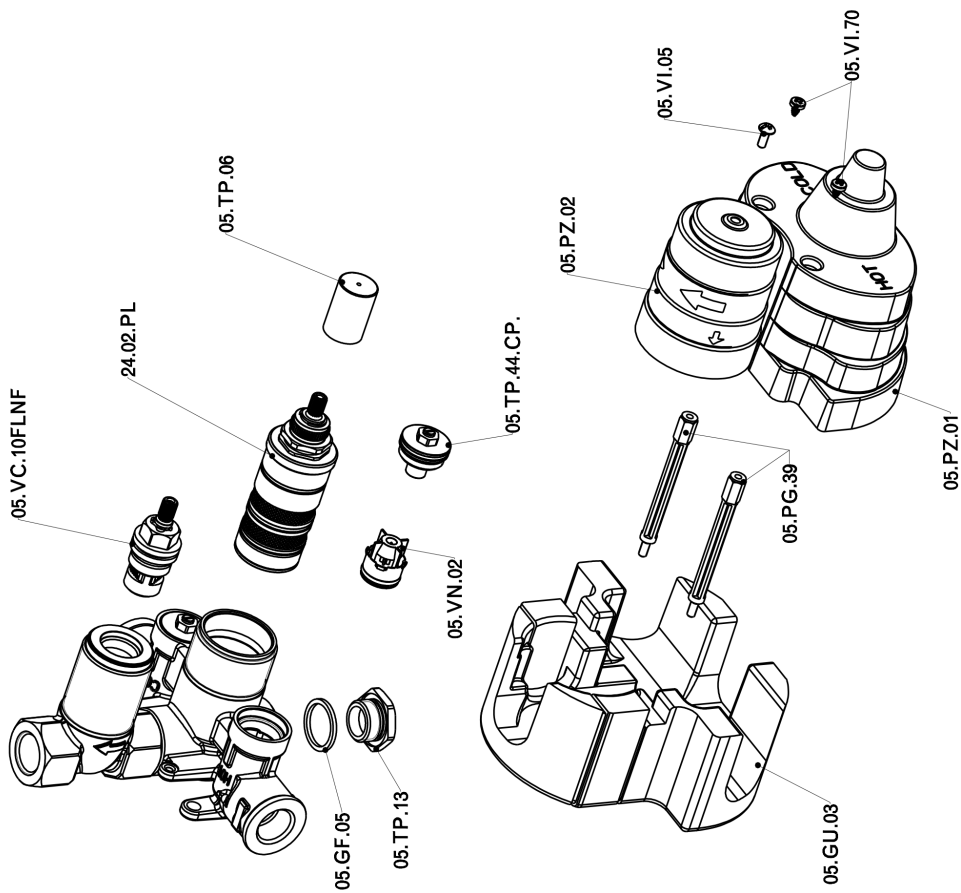

Exposed part for con.thermo.shower valve 1-outlet NUANCE X32_X1007300

X1007300

<https://en.cisal.it/exposed-part-for-con-thermo-shower-valve-1-outlet-nuance-x32-x1007300>

Concealed thermostatic shower valve, 1-outlet CONCEALED_ZA007301

ZA007301

<https://en.cisal.it/concealed-thermostatic-shower-valve-1-outlet-concealed-za007301>

2026-04-03