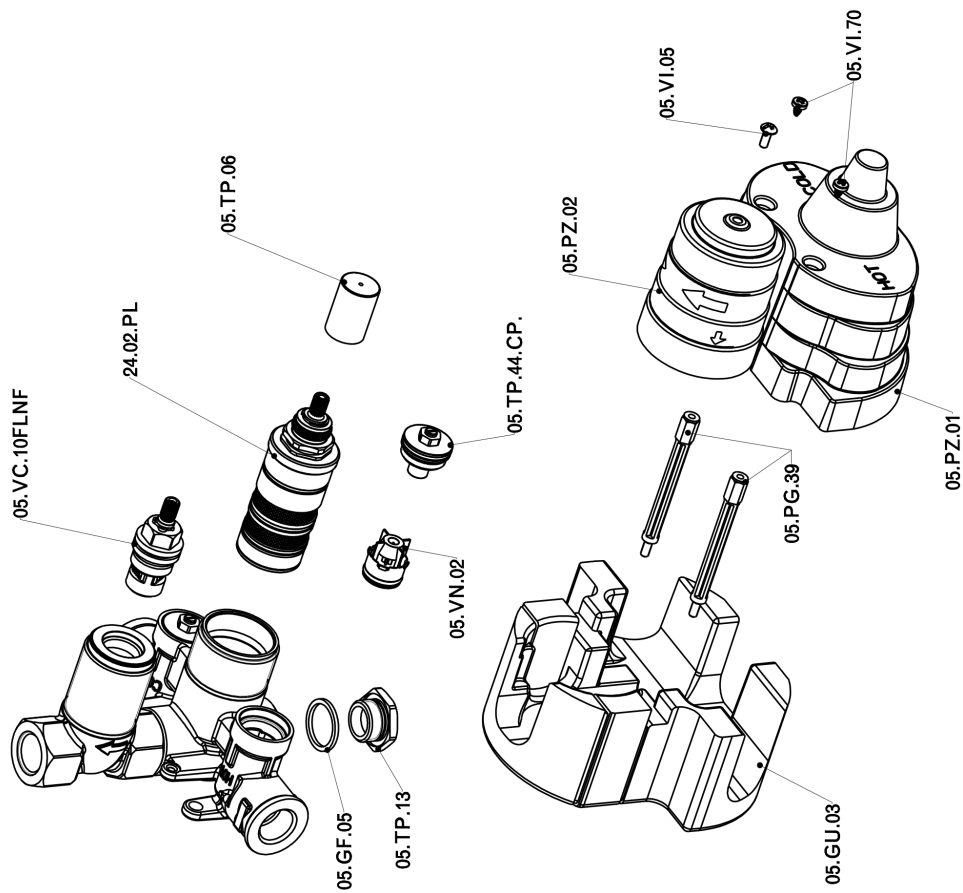

Exposed part for con.thermo.shower valve 1-outlet NUANCE X32_X1007300

X1007300

<https://en.cisal.it/exposed-part-for-con-thermo-shower-valve-1-outlet-nuance-x32-x1007300>

Concealed thermostatic shower valve, 1-outlet CONCEALED_ZA007301

ZA007301

<https://en.cisal.it/concealed-thermostatic-shower-valve-1-outlet-concealed-za007301>

2026-04-27