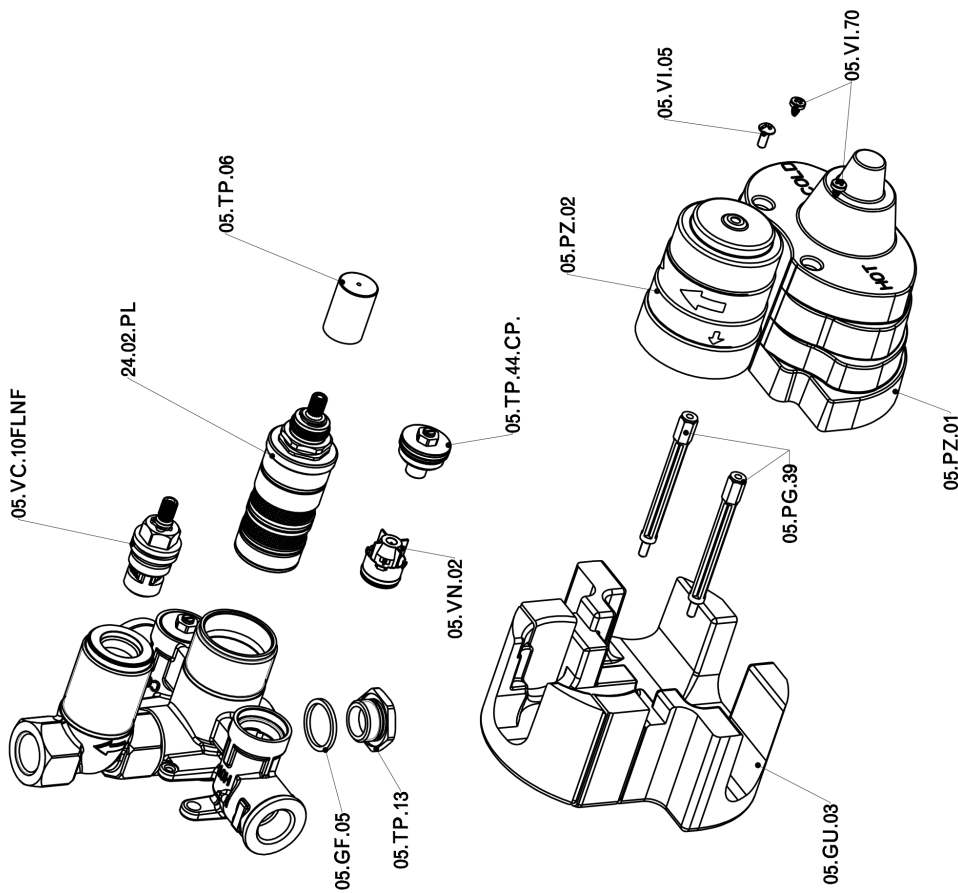

## Exposed part for con.thermo.shower valve 1-outlet NUANCE X32\_X1007300

X1007300

<https://en.cisal.it/exposed-part-for-con-thermo-shower-valve-1-outlet-nuance-x32-x1007300>

## Concealed thermostatic shower valve, 1-outlet CONCEALED\_ZA007301

ZA007301

<https://en.cisal.it/concealed-thermostatic-shower-valve-1-outlet-concealed-za007301>

2026-06-13