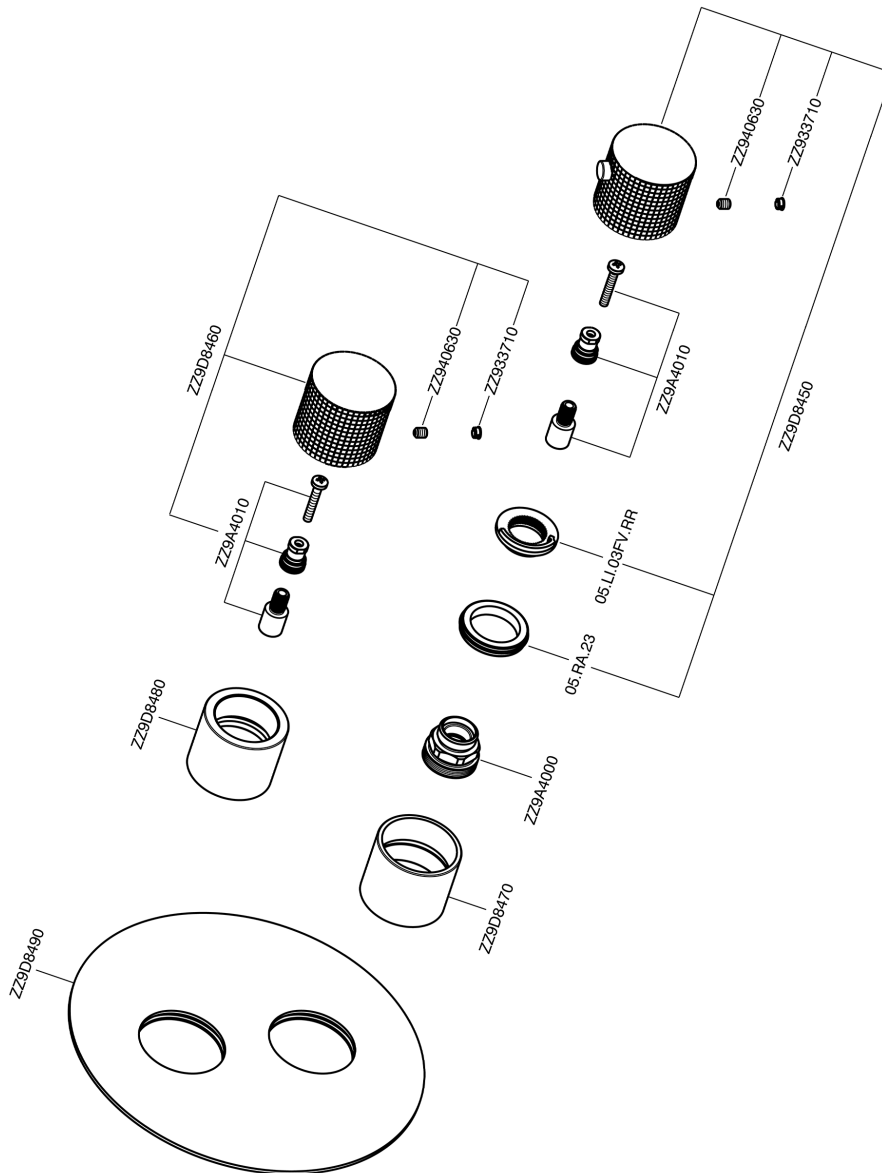

Exposed part for con.thermo.shower valve 1-outlet NUANCE X32_X1007300

X1007300

<https://en.cisal.it/exposed-part-for-con-thermo-shower-valve-1-outlet-nuance-x32-x1007300>

Concealed thermostatic shower valve, 1-outlet CONCEALED_ZA007301

ZA007301

<https://en.cisal.it/concealed-thermostatic-shower-valve-1-outlet-concealed-za007301>

2026-04-03