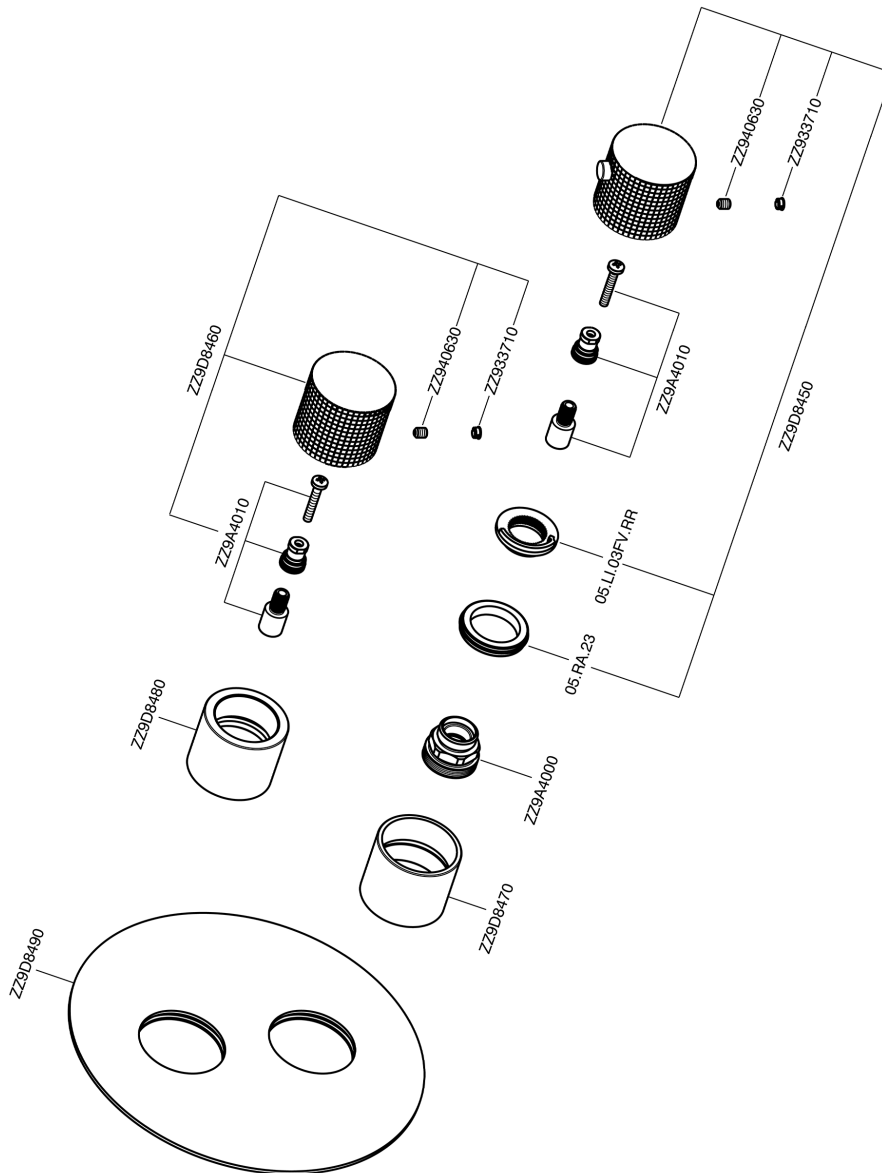

## Exposed part for con.thermo.shower valve 1-outlet NUANCE X32\_X1007300

X1007300

<https://en.cisal.it/exposed-part-for-con-thermo-shower-valve-1-outlet-nuance-x32-x1007300>

## Concealed thermostatic shower valve, 1-outlet CONCEALED\_ZA007301

ZA007301

<https://en.cisal.it/concealed-thermostatic-shower-valve-1-outlet-concealed-za007301>

2026-06-13