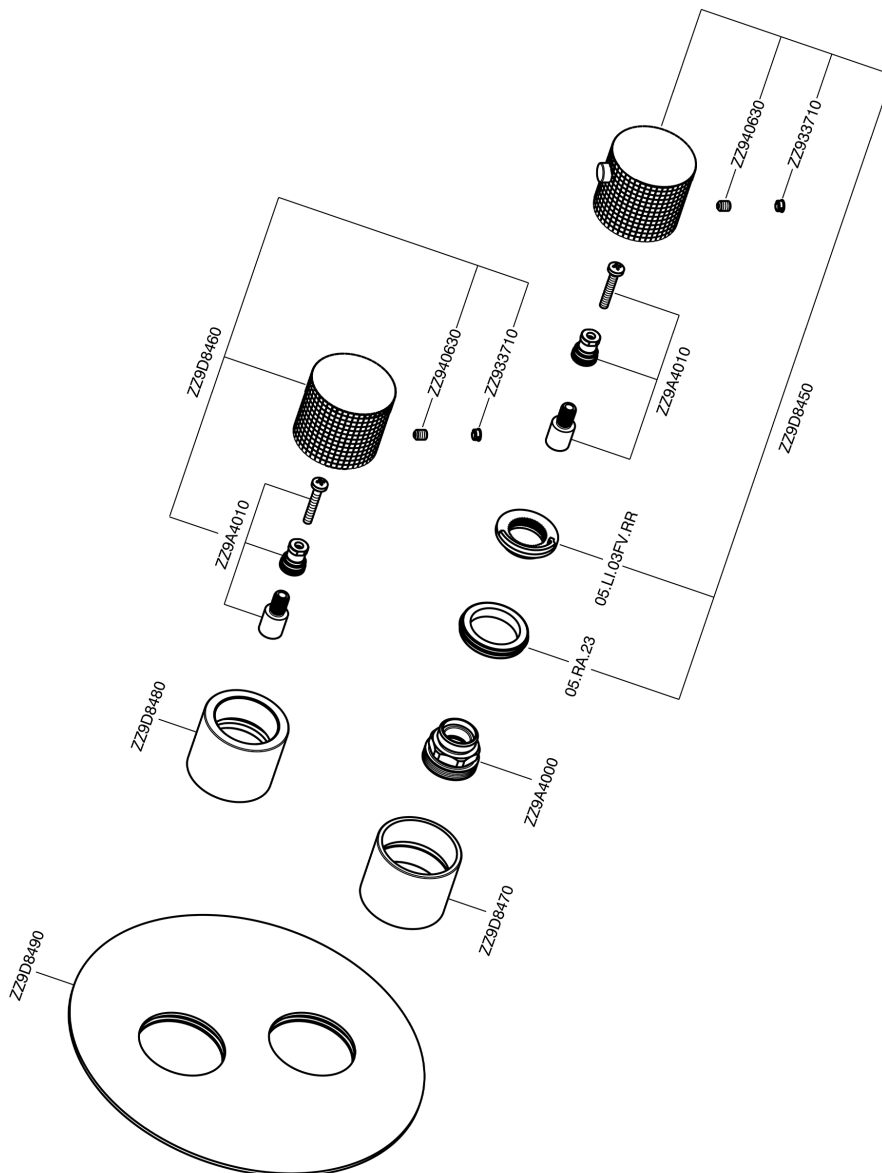

Exposed part for con.thermo.shower valve 1-outlet NUANCE X32_X1007300

X1007300

<https://en.cisal.it/exposed-part-for-con-thermo-shower-valve-1-outlet-nuance-x32-x1007300>

Concealed thermostatic shower valve, 1-outlet CONCEALED_ZA007301

ZA007301

<https://en.cisal.it/concealed-thermostatic-shower-valve-1-outlet-concealed-za007301>

2026-04-27