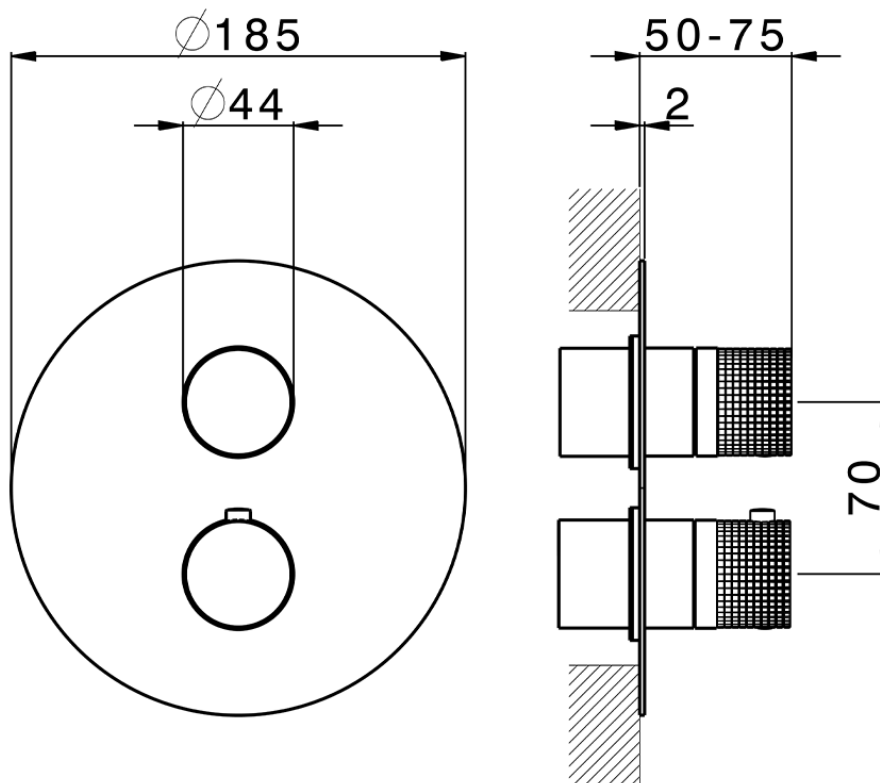

Exposed part for con.thermo.shower valve 1-outlet NUANCE X32_X1007300

X1007300

<https://en.cisal.it/exposed-part-for-con-thermo-shower-valve-1-outlet-nuance-x32-x1007300>

Piastra/Plate/Plaque/Platte/Placa
 2-3mm: XX 25-40 YY 76-91
 10mm: XX 16-31 YY 65-80

ZA007301

<https://en.cisal.it/concealed-thermostatic-shower-valve-1-outlet-concealed-za007301>

2026-05-17