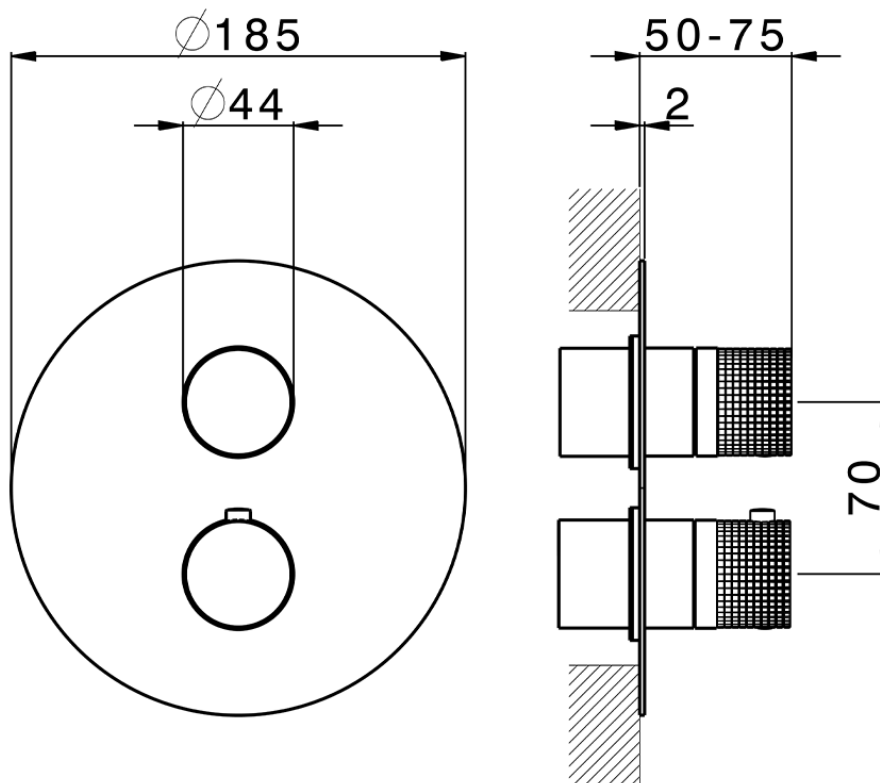

Exposed part for con.thermo.shower valve 1-outlet NUANCE X32_X1007300

X1007300

<https://en.cisal.it/exposed-part-for-con-thermo-shower-valve-1-outlet-nuance-x32-x1007300>

Piastra/Plate/Plaque/Platte/Placa
 2-3mm: XX 25-40 YY 76-91
 10mm: XX 16-31 YY 65-80

ZA007301

<https://en.cisal.it/concealed-thermostatic-shower-valve-1-outlet-concealed-za007301>

2026-06-14