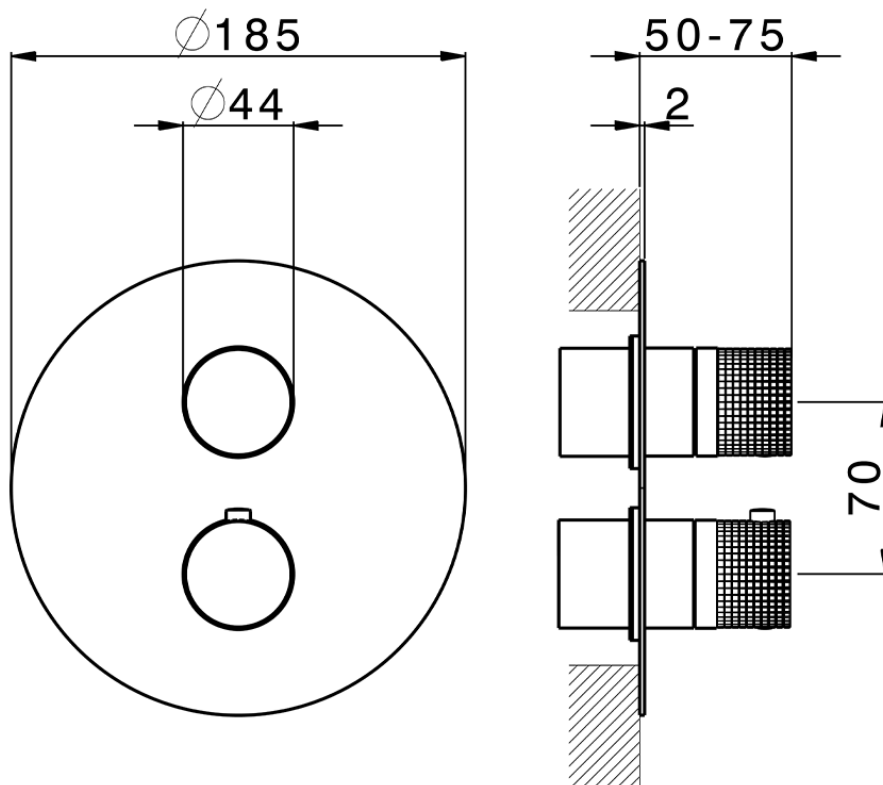

## Exposed part for con.thermo.shower valve 1-outlet NUANCE X32\_X1007300

X1007300

<https://en.cisal.it/exposed-part-for-con-thermo-shower-valve-1-outlet-nuance-x32-x1007300>

Piastra/Plate/Plaque/Platte/Placa  
 2-3mm: XX 25-40 YY 76-91  
 10mm: XX 16-31 YY 65-80

ZA007301

<https://en.cisal.it/concealed-thermostatic-shower-valve-1-outlet-concealed-za007301>

2026-04-26