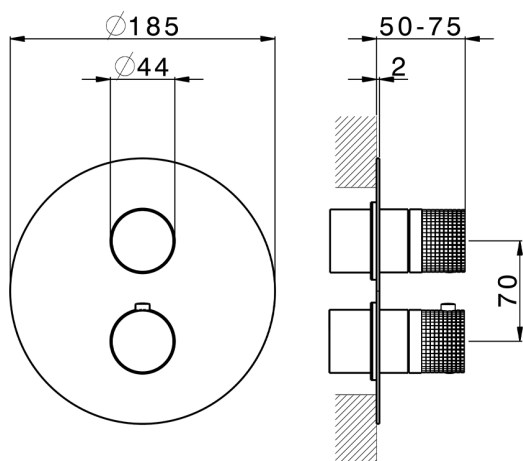

Exposed part for con.thermo.shower valve 1-outlet NUANCE X32_X1007300

MODEL **X1007300**

Exposed part for con.thermo.shower valve 1-outlet, stop valve, without concealed part, for items ZA007301, Inox AISI 316L

AVAILABLE FINISHINGS

-  **D1** D1 Brushed Inox
-  **5H** 5H Dark Brass Brushed
-  **5L** 5L Brushed Black Titanium
-  **5N** 5N Brushed Rose Gold

CHARACTERISTICS

Installation **Concealed**
 Required concealed parts **ZA007301**

AVAILABLE FINISHINGS

CHARACTERISTICS

Concealed **1**
Cartridge Spare Parts **24.04A.PP**
8x20 Plus P Thermostatic Valve

Piastra/Plate/Plaque/Platte/Placa
2-3mm: XX 25-40 YY 76-91
10mm: XX 16-31 YY 65-80

Thermostatic