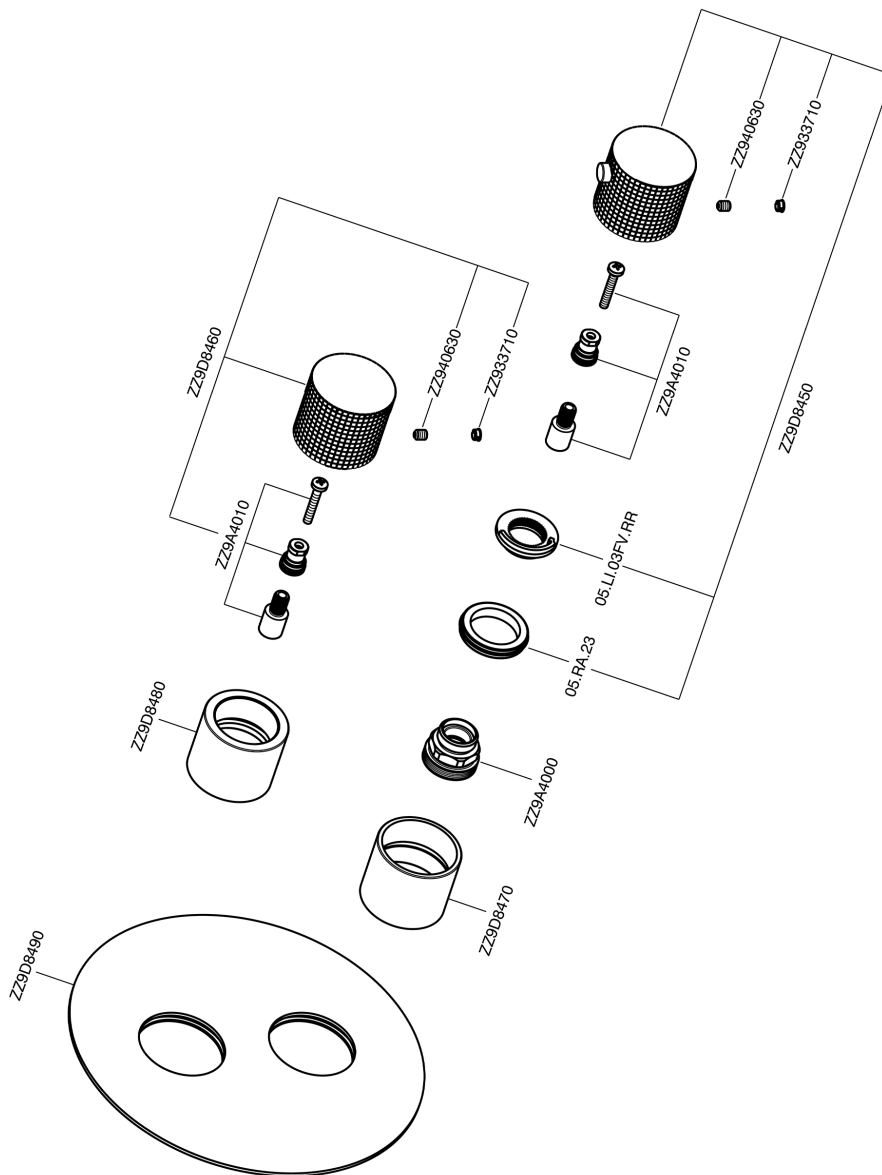

Exposed part for con.thermo.shower valve 1-outlet NUANCE X32_X1007300

X1007300

<https://en.cisal.it/exposed-part-for-con-thermo-shower-valve-1-outlet-nuance-x32-x1007300>

Concealed thermostatic shower valve, 1-outlet CONCEALED_ZA007301

ZA007301

<https://en.cisal.it/concealed-thermostatic-shower-valve-1-outlet-concealed-za007301>

2026-06-14