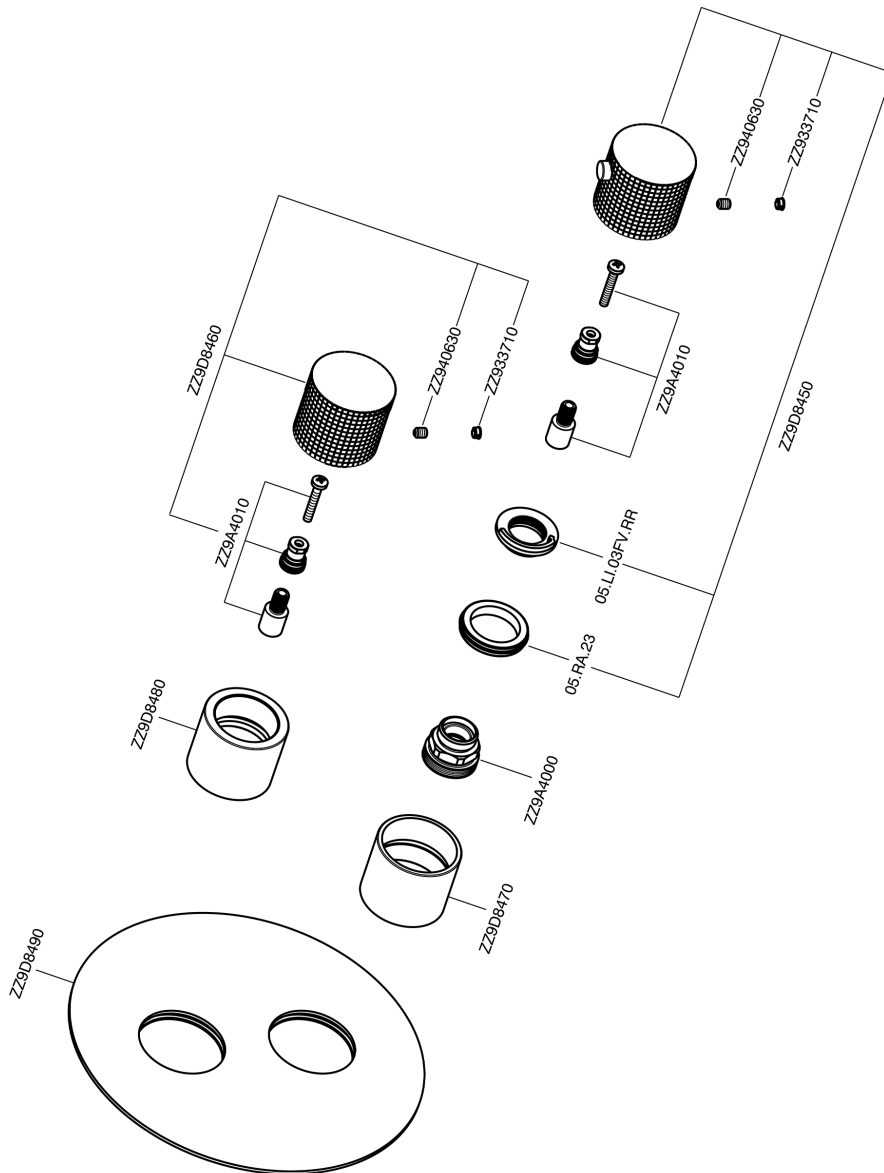

Exposed part for con.thermo.shower valve 1-outlet NUANCE X32_X1007300

X1007300

<https://en.cisal.it/exposed-part-for-con-thermo-shower-valve-1-outlet-nuance-x32-x1007300>

Concealed thermostatic shower valve, 1-outlet CONCEALED_ZA007301

ZA007301

<https://en.cisal.it/concealed-thermostatic-shower-valve-1-outlet-concealed-za007301>

2026-04-25