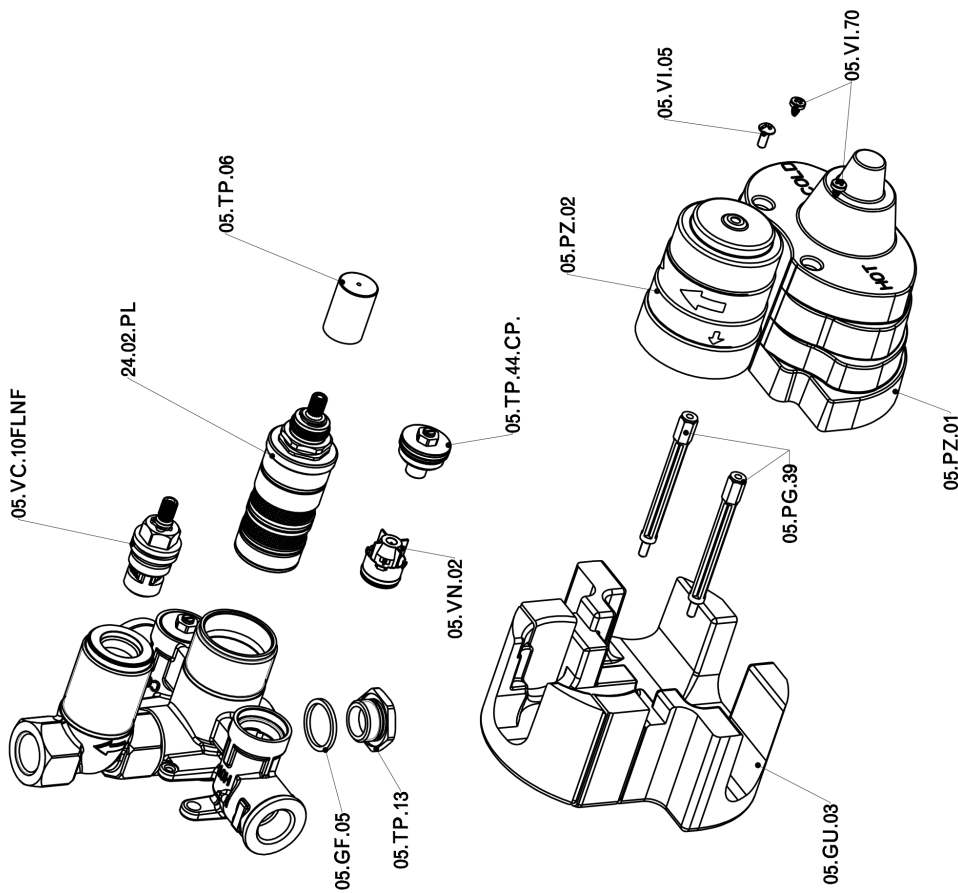

Exposed part for con.thermo.shower valve 1-outlet NUANCE X32_X1007300

X1007300

<https://en.cisal.it/exposed-part-for-con-thermo-shower-valve-1-outlet-nuance-x32-x1007300>

Concealed thermostatic shower valve, 1-outlet CONCEALED_ZA007301

ZA007301

<https://en.cisal.it/concealed-thermostatic-shower-valve-1-outlet-concealed-za007301>

2026-04-25