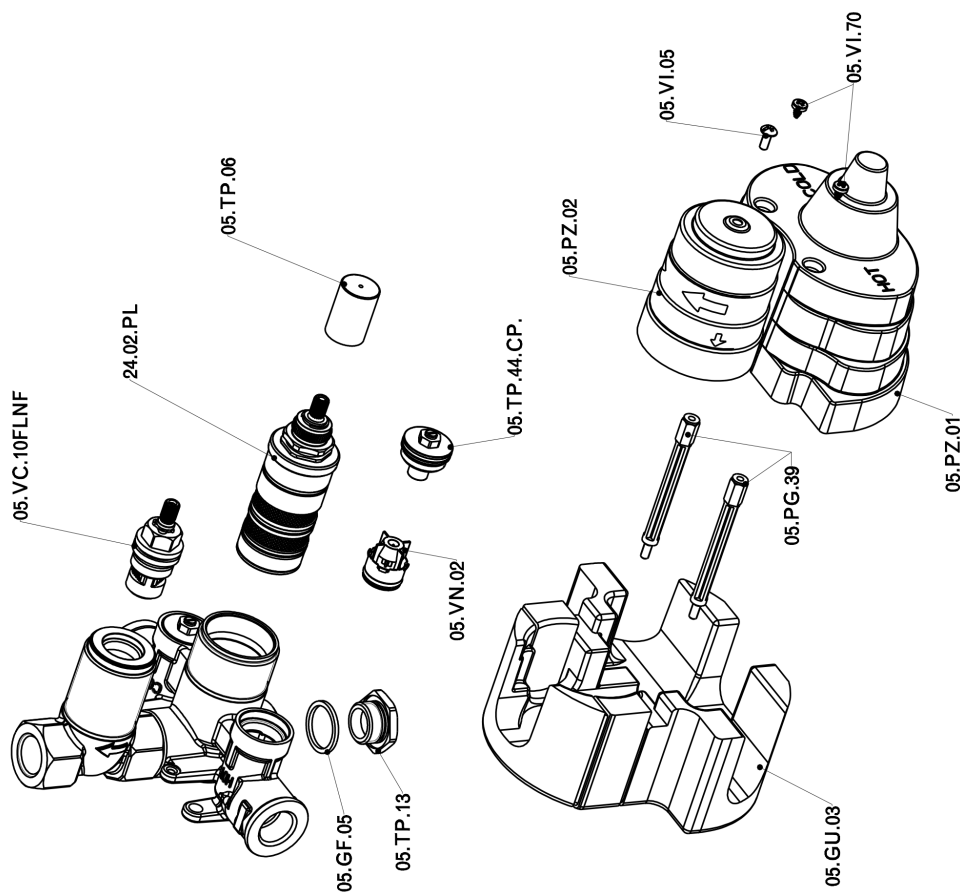

Exposed part for con.thermo.shower valve 1-outlet NUANCE X32_X1007300

X1007300

<https://en.cisal.it/exposed-part-for-con-thermo-shower-valve-1-outlet-nuance-x32-x1007300>

Concealed thermostatic shower valve, 1-outlet CONCEALED_ZA007301

ZA007301

<https://en.cisal.it/concealed-thermostatic-shower-valve-1-outlet-concealed-za007301>

2026-06-14