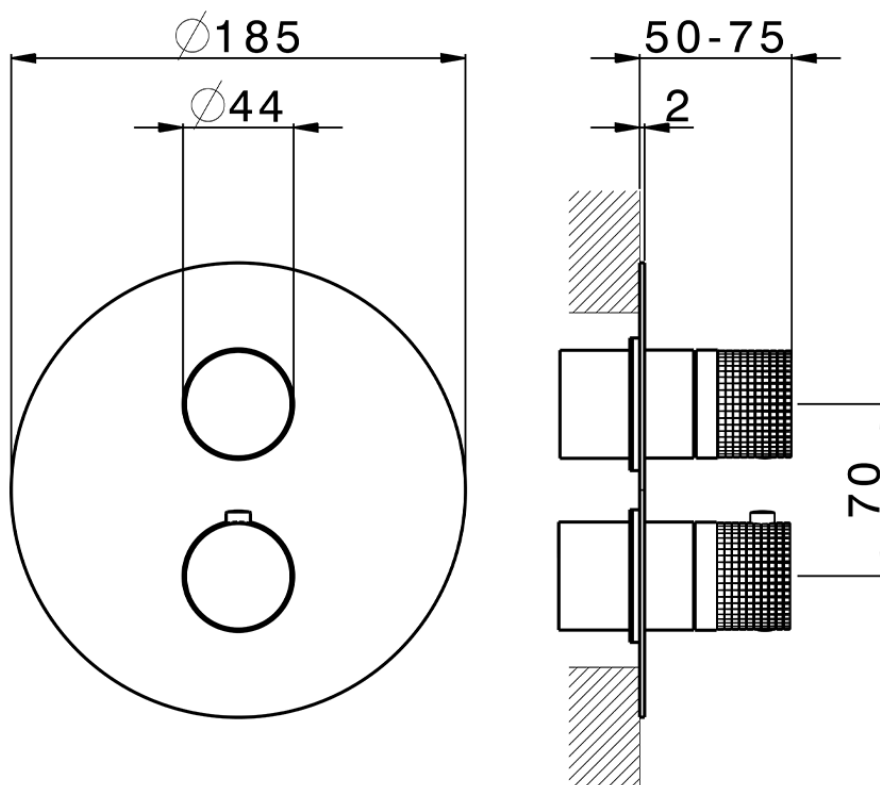

Exposed part for con.thermo.shower valve 1-outlet NUANCE X32_X1007300

X1007300

<https://en.cisal.it/exposed-part-for-con-thermo-shower-valve-1-outlet-nuance-x32-x1007300>

Piastra/Plate/Plaque/Platte/Placa
 2-3mm: XX 25-40 YY 76-91
 10mm: XX 16-31 YY 65-80

ZA007301

<https://en.cisal.it/concealed-thermostatic-shower-valve-1-outlet-concealed-za007301>

2026-04-03