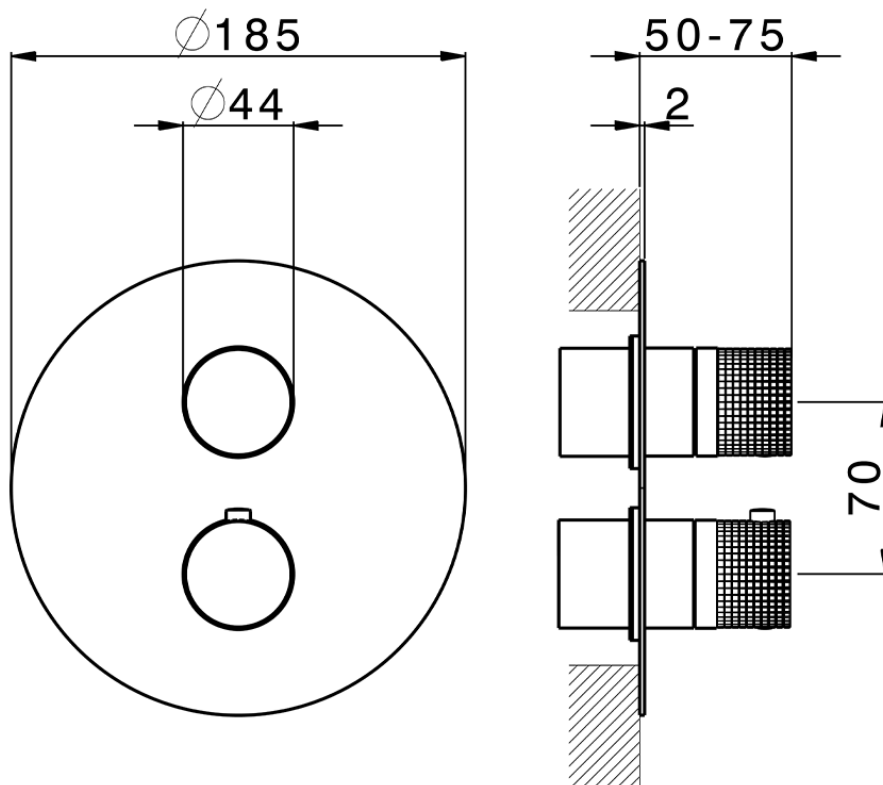

Exposed part for con.thermo.shower valve 1-outlet NUANCE X32_X1007300

X1007300

<https://en.cisal.it/exposed-part-for-con-thermo-shower-valve-1-outlet-nuance-x32-x1007300>

Piastra/Plate/Plaque/Platte/Placa
 2-3mm: XX 25-40 YY 76-91
 10mm: XX 16-31 YY 65-80

ZA007301

<https://en.cisal.it/concealed-thermostatic-shower-valve-1-outlet-concealed-za007301>

2026-06-08