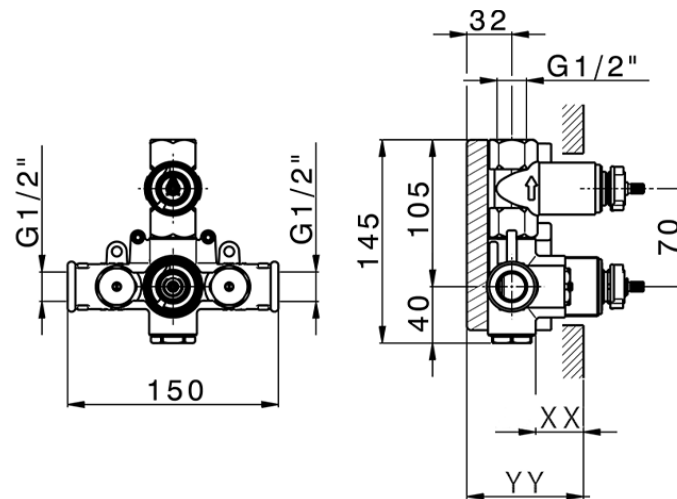

Exposed part for con.thermo.shower valve 1-outlet NUANCE X32_X1007300

X1007300

<https://en.cisal.it/exposed-part-for-con-thermo-shower-valve-1-outlet-nuance-x32-x1007300>

Piastra/Plate/Plaque/Platte/Placa
 2-3mm: XX 25-40 YY 76-91
 10mm: XX 16-31 YY 65-80

ZA007301

<https://en.cisal.it/concealed-thermostatic-shower-valve-1-outlet-concealed-za007301>

2026-06-08