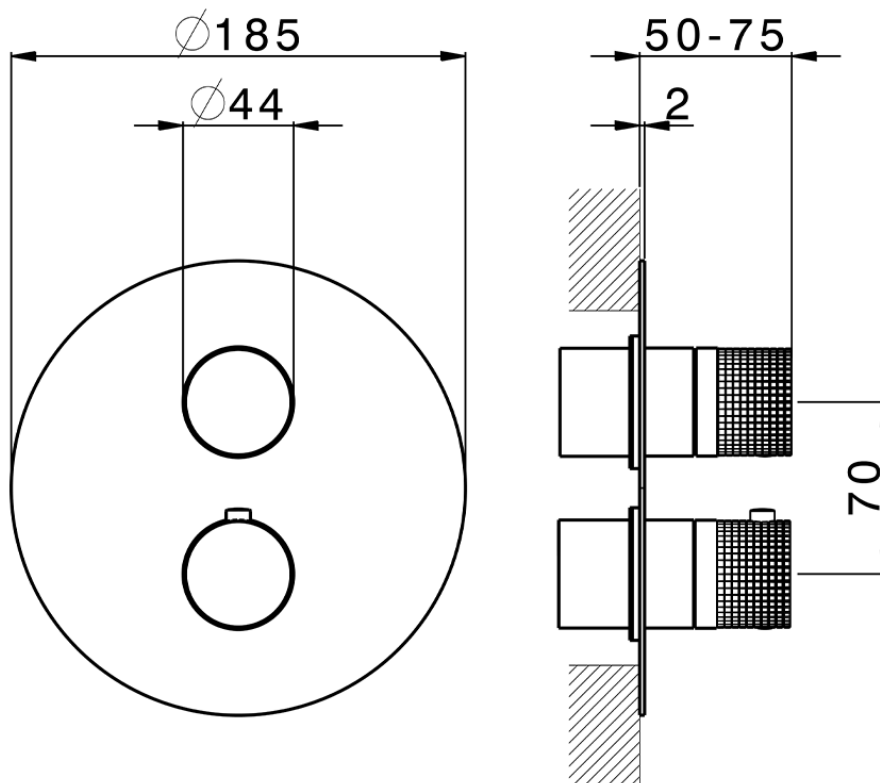

## Exposed part for con.thermo.shower valve 1-outlet NUANCE X32\_X1007300

X1007300

<https://en.cisal.it/exposed-part-for-con-thermo-shower-valve-1-outlet-nuance-x32-x1007300>

Piastra/Plate/Plaque/Platte/Placa  
 2-3mm: XX 25-40 YY 76-91  
 10mm: XX 16-31 YY 65-80

ZA007301

<https://en.cisal.it/concealed-thermostatic-shower-valve-1-outlet-concealed-za007301>

2026-04-25