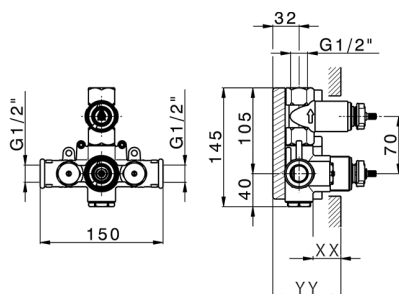

AVAILABLE FINISHINGS

04 04 Without finishing

CHARACTERISTICS

Concealed **1**
Cartridge Spare Parts **24.04A.PP**

8x20 Plus P Thermostatic Valve

Piastra/Plate/Plaque/Platte/Placa

2-3mm: XX 25-40 YY 76-91

10mm: XX 16-31 YY 65-80