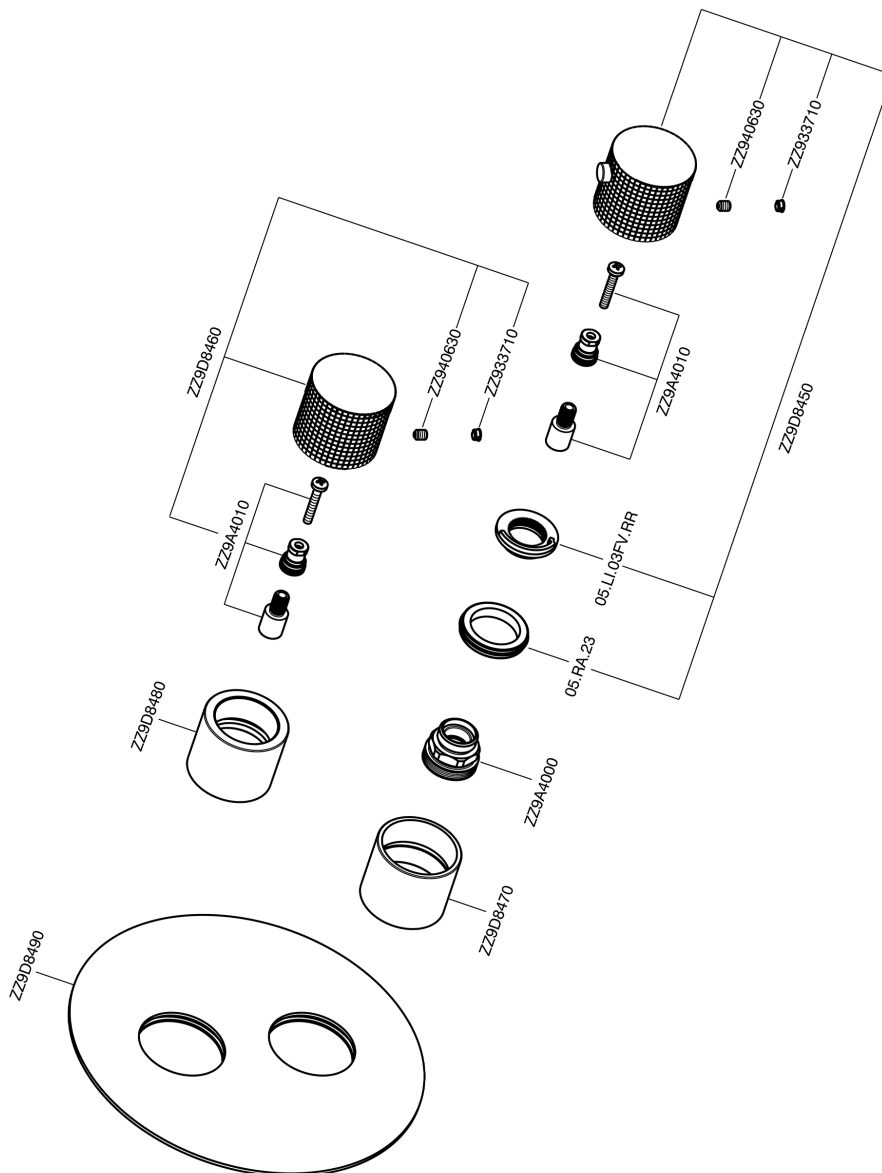

Exposed part for con.thermo.shower valve 1-outlet NUANCE X32_X1007300

MODEL **X1007300**

Exposed part for con.thermo.shower valve 1-outlet, stop valve, without concealed part, for items ZA007301, Inox AISI 316L

Thermostatic

The Cisal thermostatic is your personal water manager, helping you to handle, control and save water and energy.

Exposed part for con.thermo.shower valve 1-outlet NUANCE X32_X1007300

X1007300

<https://en.cisal.it/exposed-part-for-con-thermo-shower-valve-1-outlet-nuance-x32-x1007300>

Concealed thermostatic shower valve, 1-outlet CONCEALED_ZA007301

MODEL **ZA007301**

Concealed thermostatic shower valve,
1-outlet, Stopvalve with 1/2" outlet, without trim kit

AVAILABLE FINISHINGS

04 04 Without finishing

CHARACTERISTICS

Concealed **1**
Cartridge Spare Parts **24.04A.PP**

8x20 Plus P Thermostatic Valve

Piastra/Plate/Plaque/Platte/Placa

2-3mm: XX 25-40 YY 76-91

10mm: XX 16-31 YY 65-80