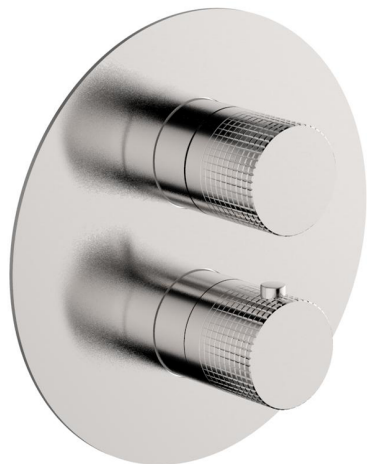

Exposed part for con.thermo.shower valve 1-outlet NUANCE X32_X1007300

MODEL **X1007300**

Exposed part for con.thermo.shower valve
1-outlet, stop valve, without concealed part, for items
ZA007301, Inox AISI 316L

AVAILABLE FINISHINGS

-  **D1** D1 Brushed Inox
-  **5H** 5H Dark Brass Brushed
-  **5L** 5L Brushed Black Titanium
-  **5N** 5N Brushed Rose Gold

CHARACTERISTICS

Installation **Concealed**
Required concealed parts **ZA007301**

Thermostatic

The Cisal thermostatic is your personal water manager, helping you to handle, control and save water and energy.

Exposed part for con.thermo.shower valve 1-outlet NUANCE X32_X1007300

X1007300

<https://en.cisal.it/exposed-part-for-con-thermo-shower-valve-1-outlet-nuance-x32-x1007300>

Concealed thermostatic shower valve, 1-outlet CONCEALED_ZA007301

MODEL **ZA007301**

Concealed thermostatic shower valve,
1-outlet, Stopvalve with 1/2" outlet, without trim kit