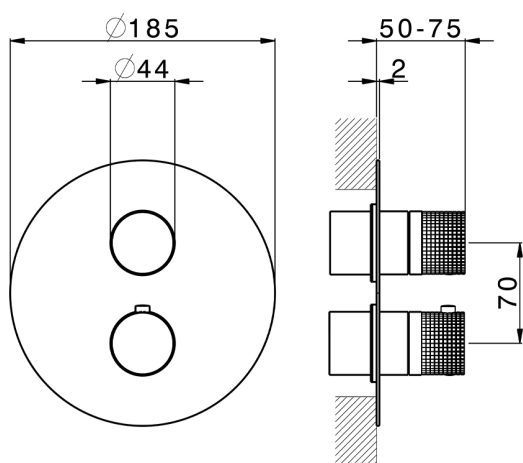

Exposed part for con.thermo.shower valve 1-outlet NUANCE X32_X1007300

MODEL **X1007300**

Exposed part for con.thermo.shower valve 1-outlet, stop valve, without concealed part, for items ZA007301, Inox AISI 316L

AVAILABLE FINISHINGS

-  **D1** D1 Brushed Inox
-  **5H** 5H Dark Brass Brushed
-  **5L** 5L Brushed Black Titanium
-  **5N** 5N Brushed Rose Gold

CHARACTERISTICS

Installation **Concealed**
 Required concealed parts **ZA007301**

AVAILABLE FINISHINGS

04 04 Without finishing

CHARACTERISTICS

Concealed **1**
Cartridge Spare Parts **24.04A.PP**

8x20 Plus P Thermostatic Valve

Piastra/Plate/Plaque/Platte/Placa

2-3mm: XX 25-40 YY 76-91

10mm: XX 16-31 YY 65-80