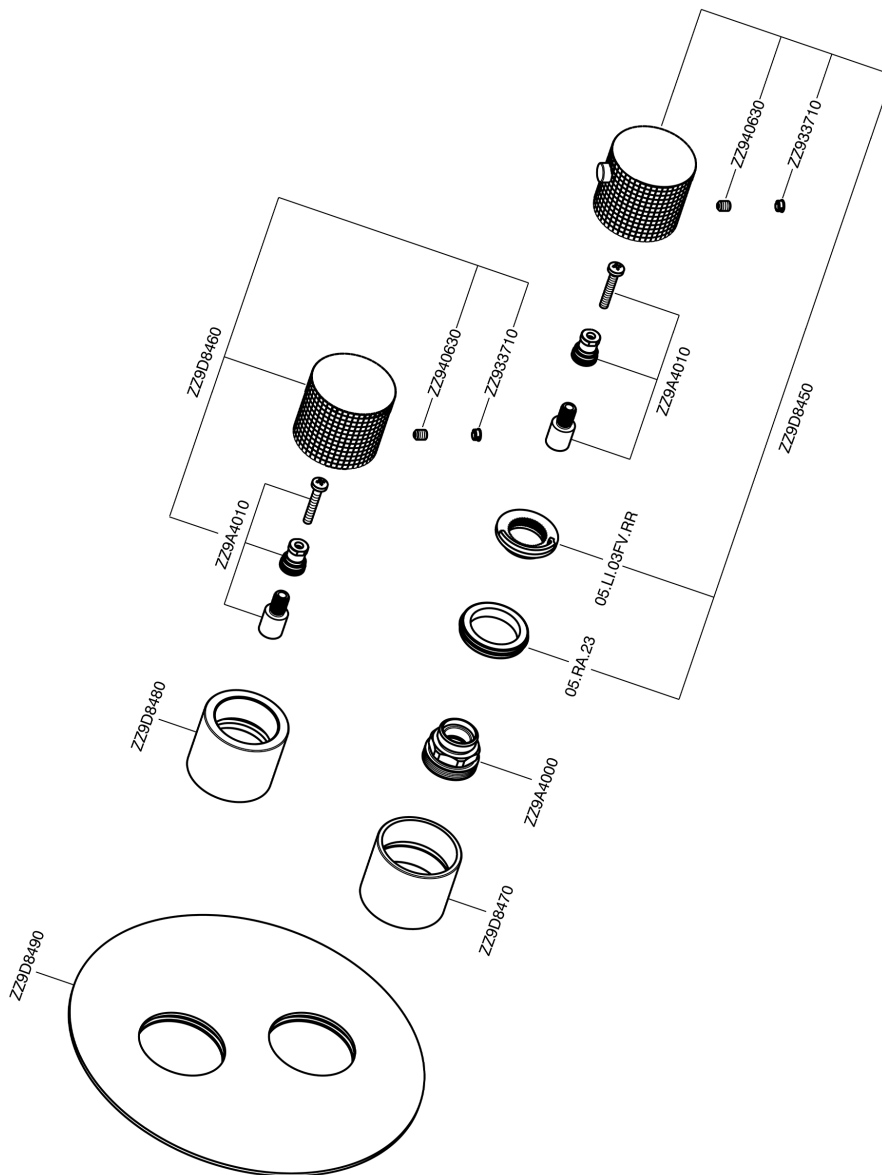

Exposed part for con.thermo.shower valve 1-outlet NUANCE X32_X1007300

MODEL **X1007300**

Exposed part for con.thermo.shower valve
1-outlet, stop valve, without concealed part, for items
ZA007301, Inox AISI 316L

Thermostatic

The Cisal thermostatic is your personal water manager, helping you to handle, control and save water and energy.

Exposed part for con.thermo.shower valve 1-outlet NUANCE X32_X1007300

X1007300

<https://en.cisal.it/exposed-part-for-con-thermo-shower-valve-1-outlet-nuance-x32-x1007300>

Concealed thermostatic shower valve, 1-outlet CONCEALED_ZA007301

MODEL **ZA007301**

Concealed thermostatic shower valve,
1-outlet, Stopvalve with 1/2" outlet, without trim kit

AVAILABLE FINISHINGS

04 04 Without finishing

CHARACTERISTICS

Concealed **1**
Cartridge Spare Parts **24.04A.PP**

8x20 Plus P Thermostatic Valve

Piastra/Plate/Plaque/Platte/Placa

2-3mm: XX 25-40 YY 76-91

10mm: XX 16-31 YY 65-80