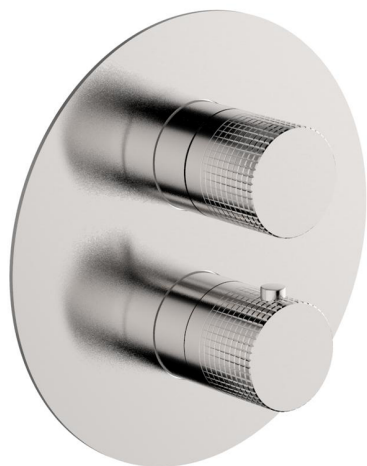

Exposed part for con.thermo.shower valve 1-outlet NUANCE X32_X1007300

MODEL **X1007300**

Exposed part for con.thermo.shower valve 1-outlet, stop valve, without concealed part, for items ZA007301, Inox AISI 316L

AVAILABLE FINISHINGS

-  **D1** D1 Brushed Inox
-  **5H** 5H Dark Brass Brushed
-  **5L** 5L Brushed Black Titanium
-  **5N** 5N Brushed Rose Gold

CHARACTERISTICS

Installation **Concealed**
 Required concealed parts **ZA007301**

Thermostatic

The Cisal thermostatic is your personal water manager, helping you to handle, control and save water and energy.

Exposed part for con.thermo.shower valve 1-outlet NUANCE X32_X1007300

X1007300

<https://en.cisal.it/exposed-part-for-con-thermo-shower-valve-1-outlet-nuance-x32-x1007300>

Concealed thermostatic shower valve, 1-outlet CONCEALED_ZA007301

MODEL **ZA007301**

Concealed thermostatic shower valve,
1-outlet, Stopvalve with 1/2" outlet, without trim kit