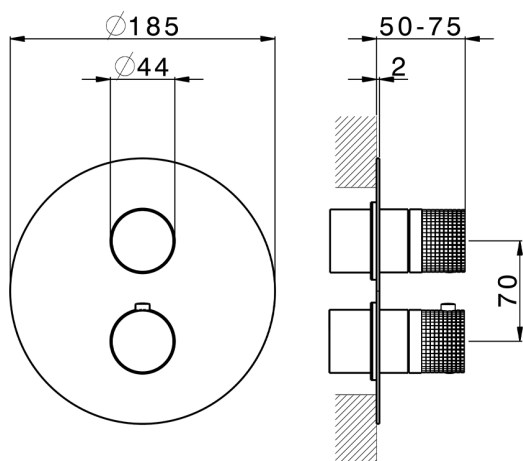

Exposed part for con.thermo.shower valve 1-outlet NUANCE X32_X1007300

MODEL **X1007300**

Exposed part for con.thermo.shower valve
1-outlet, stop valve, without concealed part, for items
ZA007301, Inox AISI 316L

AVAILABLE FINISHINGS

-  **D1** D1 Brushed Inox
-  **5H** 5H Dark Brass Brushed
-  **5L** 5L Brushed Black Titanium
-  **5N** 5N Brushed Rose Gold

CHARACTERISTICS

Installation **Concealed**
Required concealed parts **ZA007301**

AVAILABLE FINISHINGS

04 04 Without finishing

CHARACTERISTICS

Concealed **1**
Cartridge Spare Parts **24.04A.PP**

8x20 Plus P Thermostatic Valve

Piastra/Plate/Plaque/Platte/Placa

2-3mm: XX 25-40 YY 76-91

10mm: XX 16-31 YY 65-80