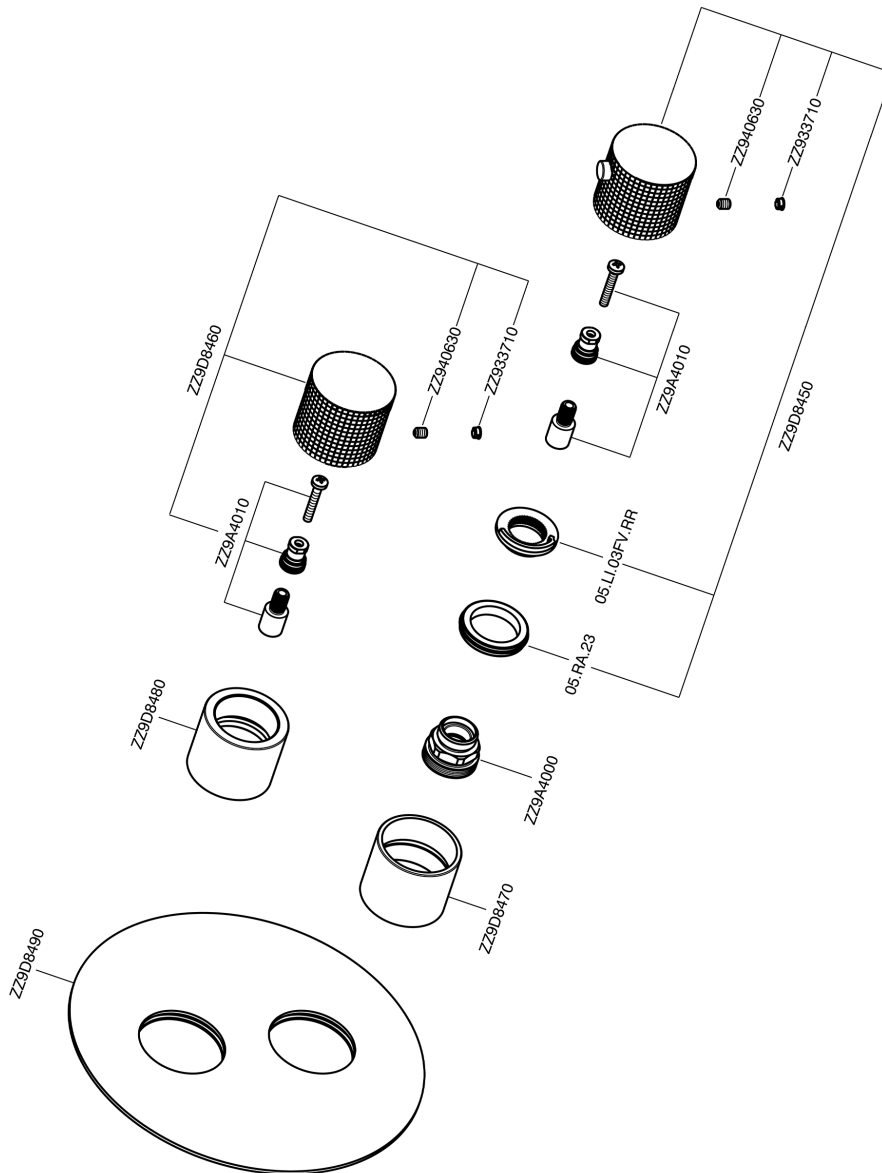

Exposed part for con.thermo.shower valve 1-outlet NUANCE X32_X1007300

X1007300

<https://en.cisal.it/exposed-part-for-con-thermo-shower-valve-1-outlet-nuance-x32-x1007300>

Concealed thermostatic shower valve, 1-outlet CONCEALED_ZA007301

ZA007301

<https://en.cisal.it/concealed-thermostatic-shower-valve-1-outlet-concealed-za007301>

2026-04-26