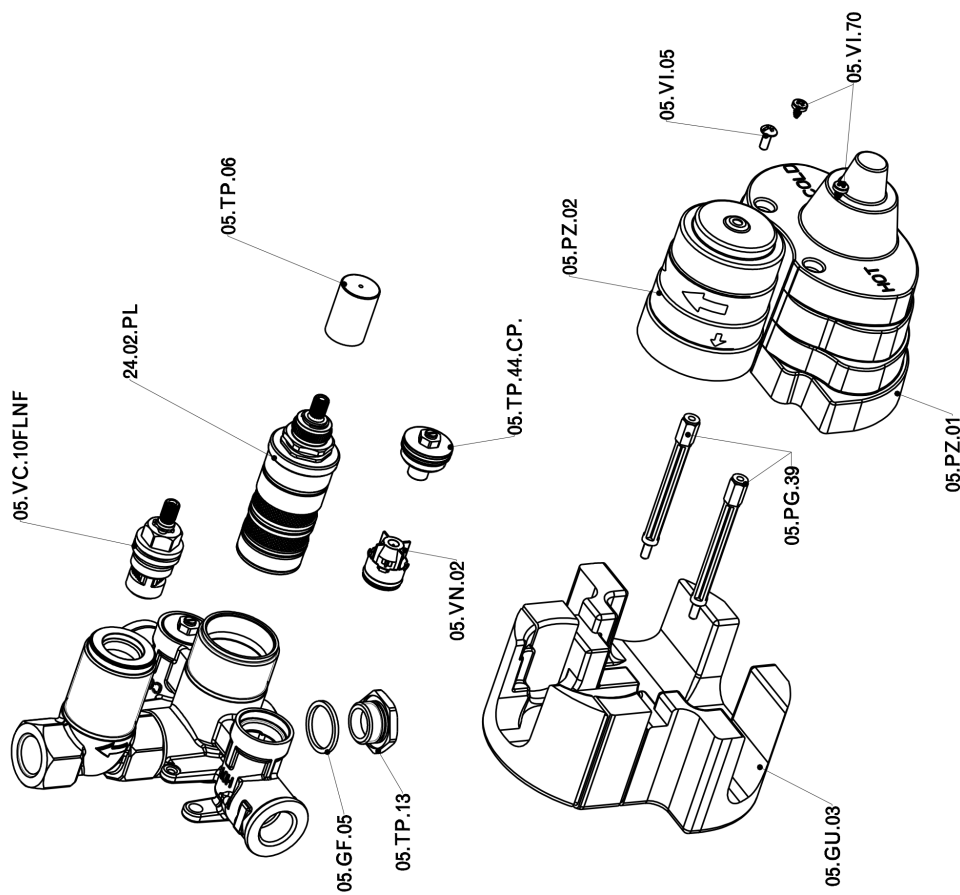

Exposed part for con.thermo.shower valve 1-outlet NUANCE X32_X1007300

X1007300

<https://en.cisal.it/exposed-part-for-con-thermo-shower-valve-1-outlet-nuance-x32-x1007300>

Concealed thermostatic shower valve, 1-outlet CONCEALED_ZA007301

ZA007301

<https://en.cisal.it/concealed-thermostatic-shower-valve-1-outlet-concealed-za007301>

2026-04-26