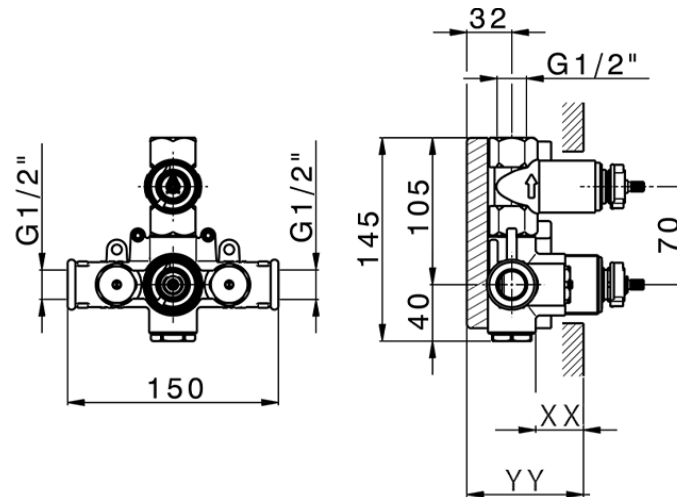

Exposed part for con.thermo.shower valve 1-outlet NUANCE X32_X1007300

X1007300

<https://en.cisal.it/exposed-part-for-con-thermo-shower-valve-1-outlet-nuance-x32-x1007300>

Piastra/Plate/Plaque/Platte/Placa
 2-3mm: XX 25-40 YY 76-91
 10mm: XX 16-31 YY 65-80

ZA007301

<https://en.cisal.it/concealed-thermostatic-shower-valve-1-outlet-concealed-za007301>

2026-06-13