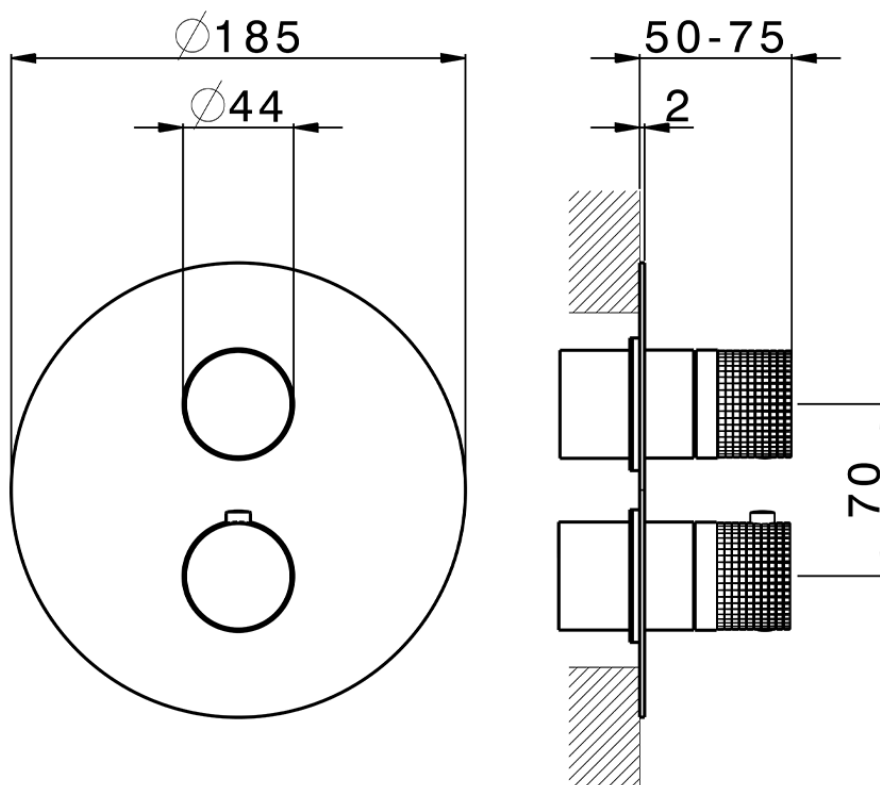

Exposed part for con.thermo.shower valve 1-outlet NUANCE X32_X1007300

X1007300

<https://en.cisal.it/exposed-part-for-con-thermo-shower-valve-1-outlet-nuance-x32-x1007300>

Piastra/Plate/Plaque/Platte/Placa
 2-3mm: XX 25-40 YY 76-91
 10mm: XX 16-31 YY 65-80

ZA007301

<https://en.cisal.it/concealed-thermostatic-shower-valve-1-outlet-concealed-za007301>

2026-06-13