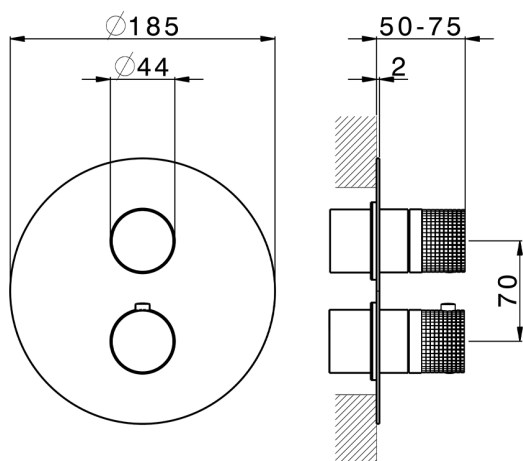

Exposed part for con.thermo.shower valve 1-outlet NUANCE X32_X1007300

MODEL **X1007300**

Exposed part for con.thermo.shower valve 1-outlet, stop valve, without concealed part, for items ZA007301, Inox AISI 316L

AVAILABLE FINISHINGS

-  **D1** D1 Brushed Inox
-  **5H** 5H Dark Brass Brushed
-  **5L** 5L Brushed Black Titanium
-  **5N** 5N Brushed Rose Gold

CHARACTERISTICS

Installation **Concealed**
 Required concealed parts **ZA007301**

AVAILABLE FINISHINGS

CHARACTERISTICS

Concealed **1**
Cartridge Spare Parts **24.04A.PP**

8x20 Plus P Thermostatic Valve

Piastra/Plate/Plaque/Platte/Placa
2-3mm: XX 25-40 YY 76-91
10mm: XX 16-31 YY 65-80

Thermostatic