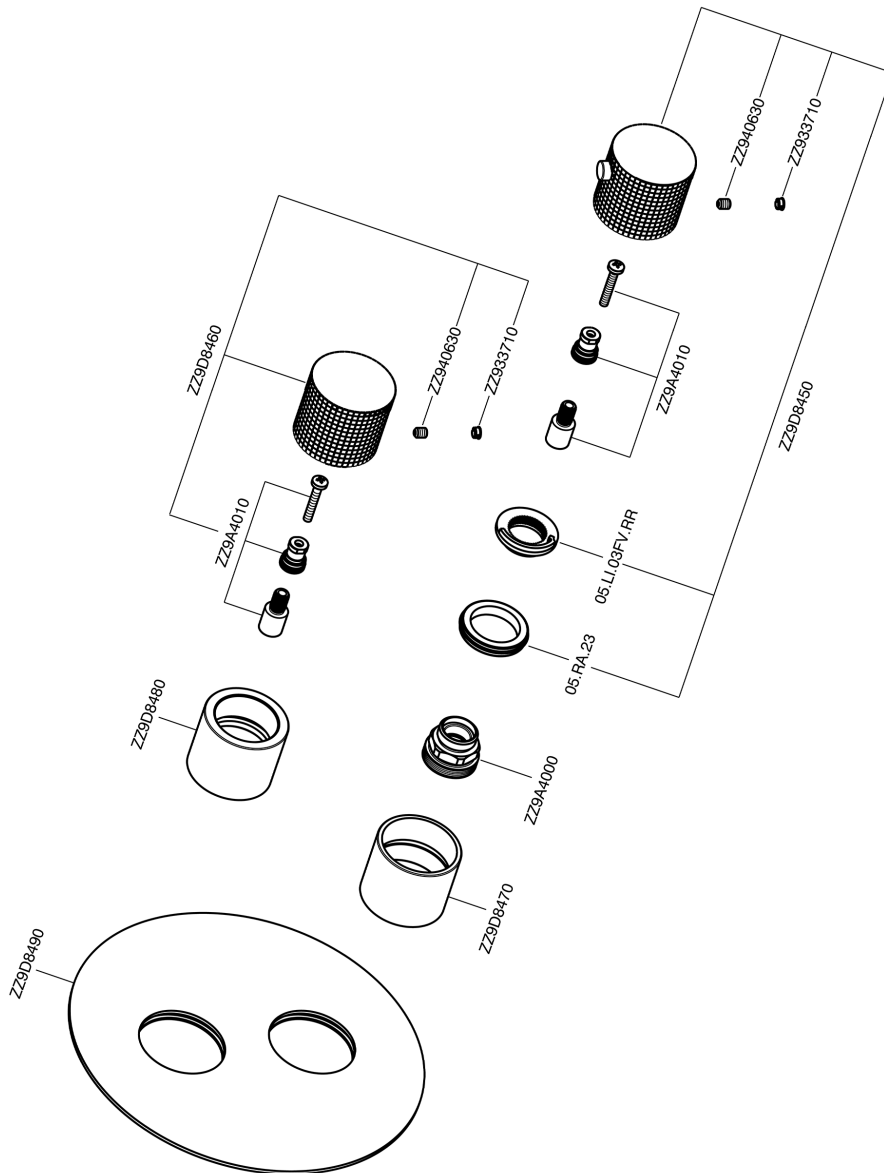

Exposed part for con.thermo.shower valve 1-outlet NUANCE X32_X1007300

MODEL **X1007300**

Exposed part for con.thermo.shower valve 1-outlet, stop valve, without concealed part, for items ZA007301, Inox AISI 316L

Thermostatic

The Cisal thermostatic is your personal water manager, helping you to handle, control and save water and energy.

Exposed part for con.thermo.shower valve 1-outlet NUANCE X32_X1007300

X1007300

<https://en.cisal.it/exposed-part-for-con-thermo-shower-valve-1-outlet-nuance-x32-x1007300>

Concealed thermostatic shower valve, 1-outlet CONCEALED_ZA007301

MODEL **ZA007301**

Concealed thermostatic shower valve,
1-outlet, Stopvalve with 1/2" outlet, without trim kit

AVAILABLE FINISHINGS

CHARACTERISTICS

Concealed **1**
Cartridge Spare Parts **24.04A.PP**

8x20 Plus P Thermostatic Valve

Piastra/Plate/Plaque/Platte/Placa
2-3mm: XX 25-40 YY 76-91
10mm: XX 16-31 YY 65-80

Thermostatic