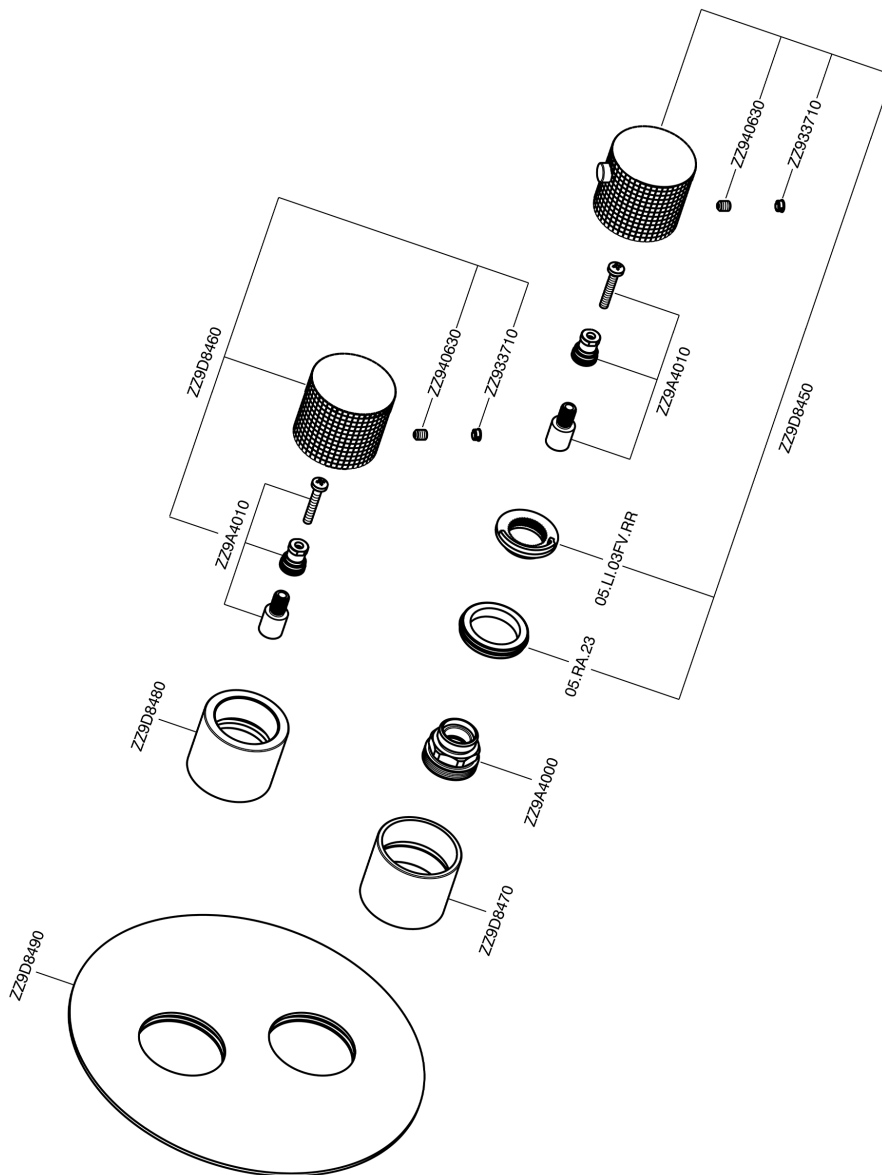

Exposed part for con.thermo.shower valve 1-outlet NUANCE X32_X1007300

MODEL **X1007300**

Exposed part for con.thermo.shower valve 1-outlet, stop valve, without concealed part, for items ZA007301, Inox AISI 316L

Thermostatic

The Cisal thermostatic is your personal water manager, helping you to handle, control and save water and energy.

Exposed part for con.thermo.shower valve 1-outlet NUANCE X32_X1007300

X1007300

<https://en.cisal.it/exposed-part-for-con-thermo-shower-valve-1-outlet-nuance-x32-x1007300>

Concealed thermostatic shower valve, 1-outlet CONCEALED_ZA007301

MODEL **ZA007301**

Concealed thermostatic shower valve,
1-outlet, Stopvalve with 1/2" outlet, without trim kit

AVAILABLE FINISHINGS

CHARACTERISTICS

Concealed **1**
Cartridge Spare Parts **24.04A.PP**
8x20 Plus P Thermostatic Valve

Piastra/Plate/Plaque/Platte/Placa
2-3mm: XX 25-40 YY 76-91
10mm: XX 16-31 YY 65-80

Thermostatic