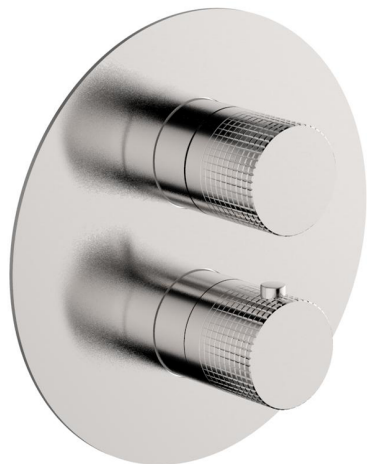

Exposed part for con.thermo.shower valve 1-outlet NUANCE X32_X1007300

MODEL **X1007300**

Exposed part for con.thermo.shower valve 1-outlet, stop valve, without concealed part, for items ZA007301, Inox AISI 316L

AVAILABLE FINISHINGS

-  **D1** D1 Brushed Inox
-  **5H** 5H Dark Brass Brushed
-  **5L** 5L Brushed Black Titanium
-  **5N** 5N Brushed Rose Gold

CHARACTERISTICS

Installation **Concealed**
 Required concealed parts **ZA007301**

Thermostatic

The Cisal thermostatic is your personal water manager, helping you to handle, control and save water and energy.

Exposed part for con.thermo.shower valve 1-outlet NUANCE X32_X1007300

X1007300

<https://en.cisal.it/exposed-part-for-con-thermo-shower-valve-1-outlet-nuance-x32-x1007300>

Concealed thermostatic shower valve, 1-outlet CONCEALED_ZA007301

MODEL **ZA007301**

Concealed thermostatic shower valve,
1-outlet, Stopvalve with 1/2" outlet, without trim kit