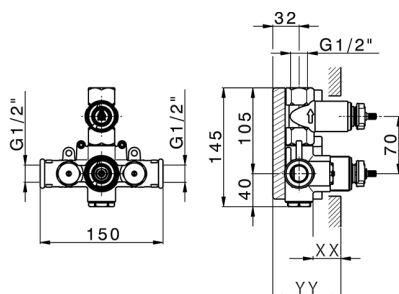

<https://en.cisal.it/exposed-part-for-con-thermo-shower-valve-1-outlet-nuance-x32-x1007300>

Concealed thermostatic shower valve, 1-outlet CONCEALED_ZA007301

MODEL **ZA007301**

Concealed thermostatic shower valve,
1-outlet, Stopvalve with 1/2" outlet, without trim kit

AVAILABLE FINISHINGS

CHARACTERISTICS

Concealed **1**
Cartridge Spare Parts **24.04A.PP**

8x20 Plus P Thermostatic Valve

Piastra/Plate/Plaque/Platte/Placa
2-3mm: XX 25-40 YY 76-91
10mm: XX 16-31 YY 65-80

Thermostatic