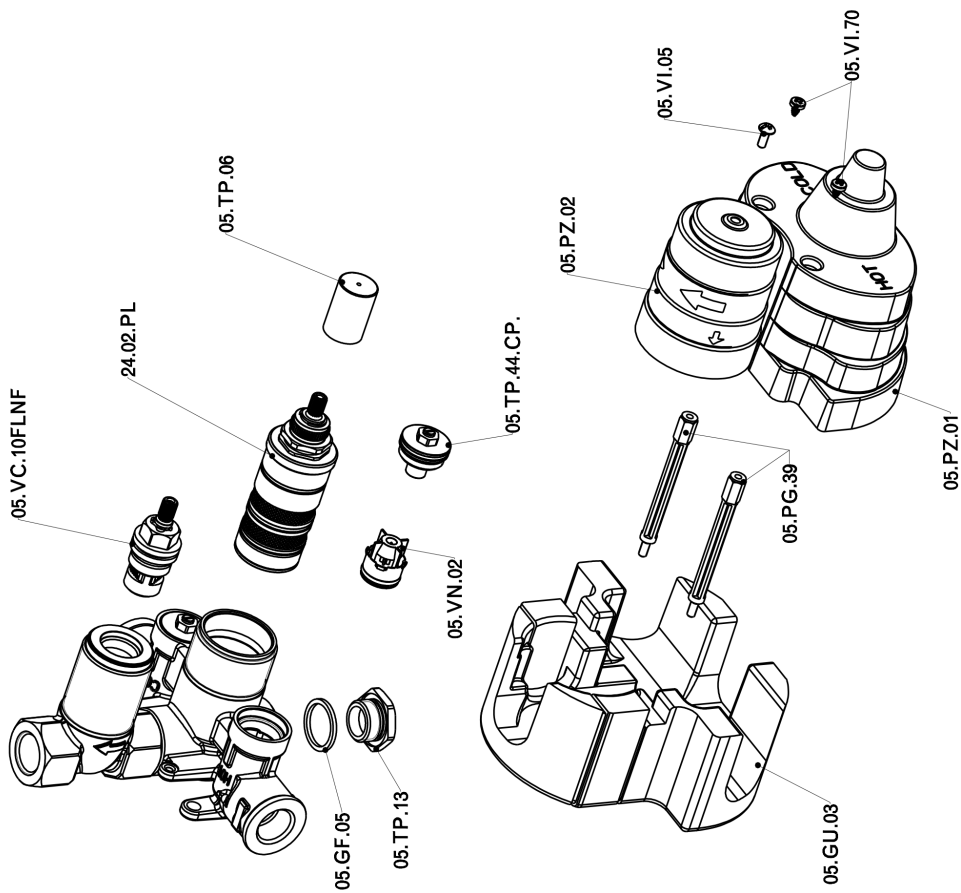

Exposed part for con.thermo.shower valve 1-outlet NUANCE X32_X1007300

X1007300

<https://en.cisal.it/exposed-part-for-con-thermo-shower-valve-1-outlet-nuance-x32-x1007300>

Concealed thermostatic shower valve, 1-outlet CONCEALED_ZA007301

ZA007301

<https://en.cisal.it/concealed-thermostatic-shower-valve-1-outlet-concealed-za007301>

2026-06-13