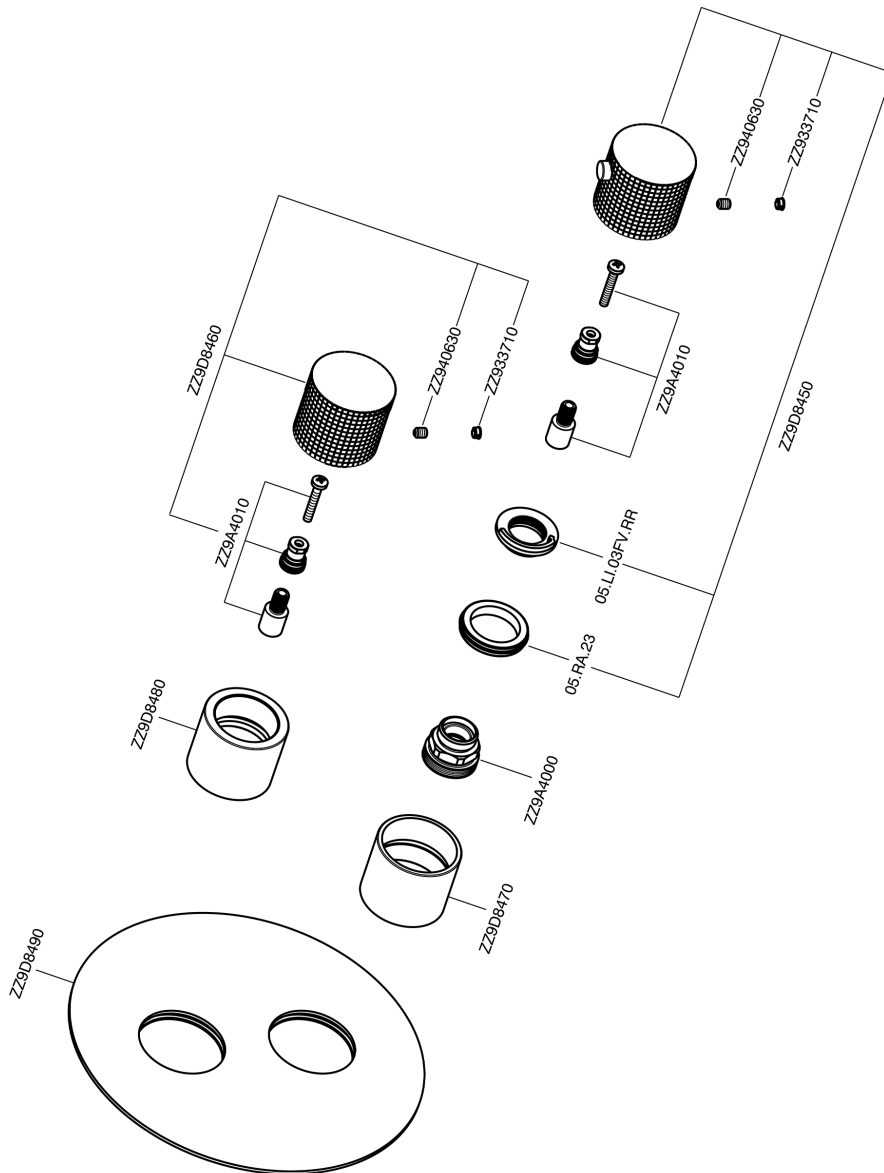

Exposed part for con.thermo.shower valve 1-outlet NUANCE X32_X1007300

X1007300

<https://en.cisal.it/exposed-part-for-con-thermo-shower-valve-1-outlet-nuance-x32-x1007300>

Concealed thermostatic shower valve, 1-outlet CONCEALED_ZA007301

ZA007301

<https://en.cisal.it/concealed-thermostatic-shower-valve-1-outlet-concealed-za007301>

2026-06-13