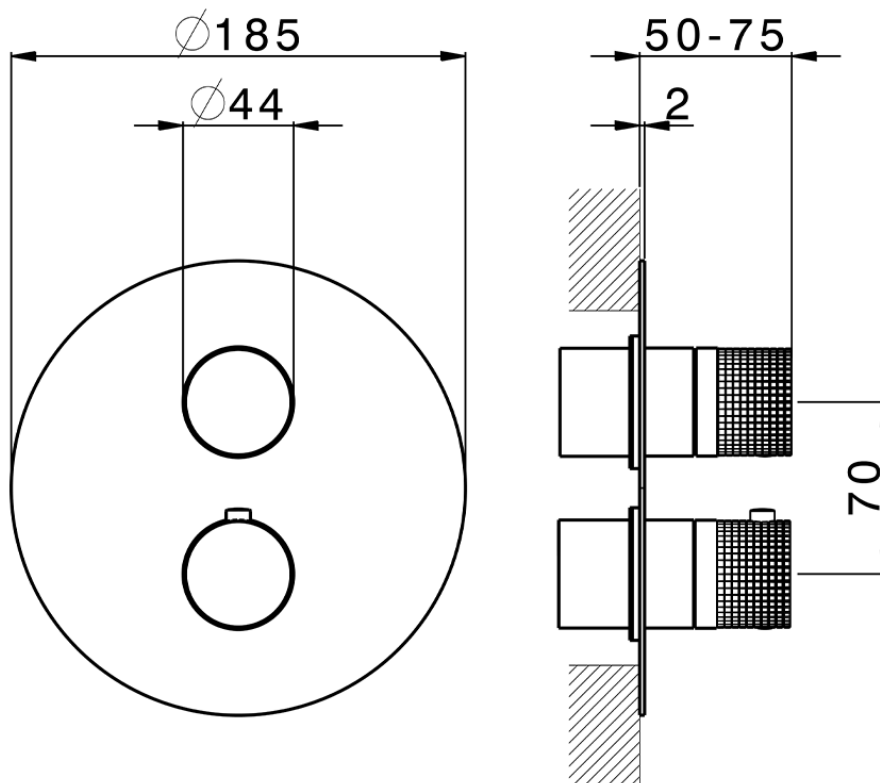

## Exposed part for con.thermo.shower valve 1-outlet NUANCE X32\_X1007300

X1007300

<https://en.cisal.it/exposed-part-for-con-thermo-shower-valve-1-outlet-nuance-x32-x1007300>

Piastra/Plate/Plaque/Platte/Placa  
 2-3mm: XX 25-40 YY 76-91  
 10mm: XX 16-31 YY 65-80

ZA007301

<https://en.cisal.it/concealed-thermostatic-shower-valve-1-outlet-concealed-za007301>

2026-04-26