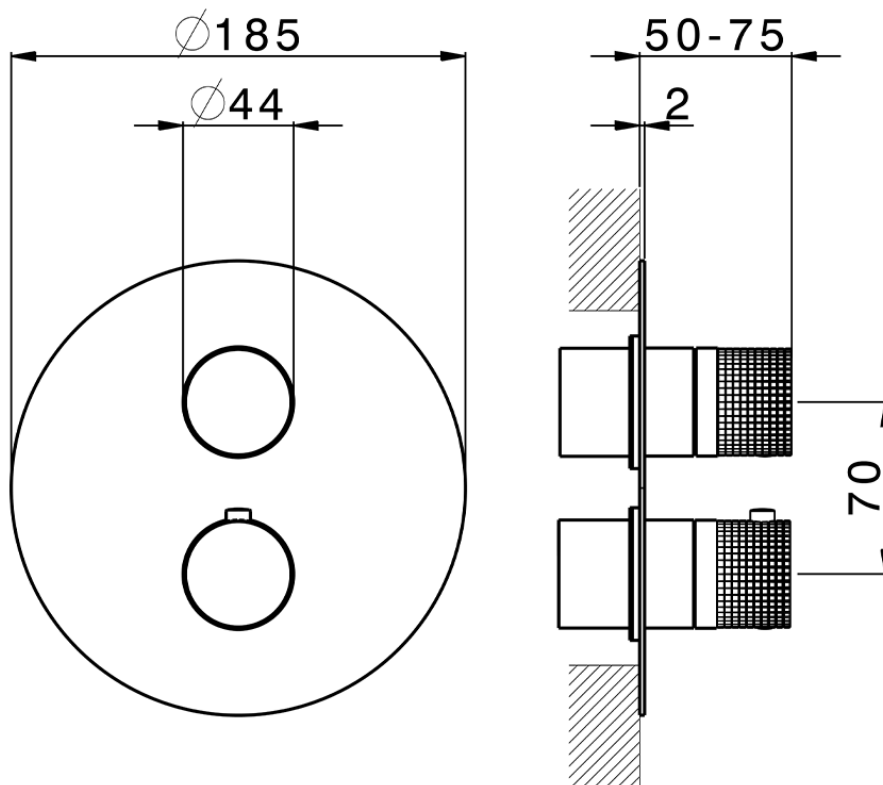

Exposed part for con.thermo.shower valve 1-outlet NUANCE X32_X1007300

X1007300

<https://en.cisal.it/exposed-part-for-con-thermo-shower-valve-1-outlet-nuance-x32-x1007300>

Piastra/Plate/Plaque/Platte/Placa
 2-3mm: XX 25-40 YY 76-91
 10mm: XX 16-31 YY 65-80

ZA007301

<https://en.cisal.it/concealed-thermostatic-shower-valve-1-outlet-concealed-za007301>

2026-04-03