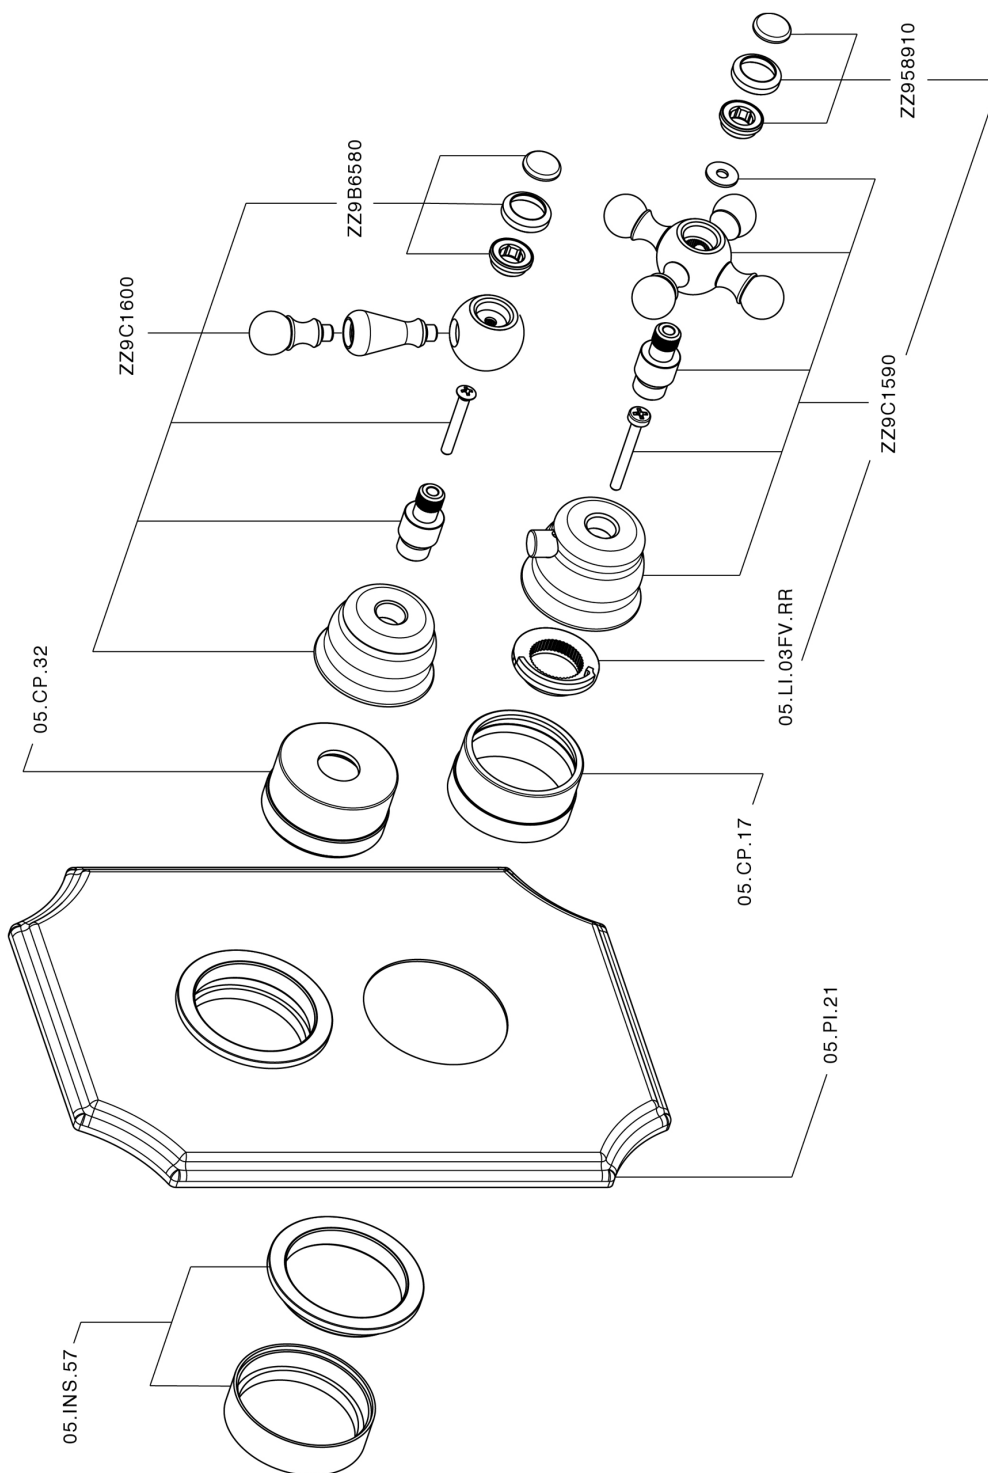

Exposed part for con.thermo.shower valve, 2-outlet ARCANA CERAMIC_AC018100

AC018100

<https://en.cisal.it/exposed-part-for-con-thermo-shower-valve-2-outlet-arcana-ceramic-ac018100>

Concealed thermostatic shower valve, 2-outlets CONCEALED_ZA018101

ZA018101

<https://en.cisal.it/concealed-thermostatic-shower-valve-2-outlets-concealed-za018101>

2024-12-22