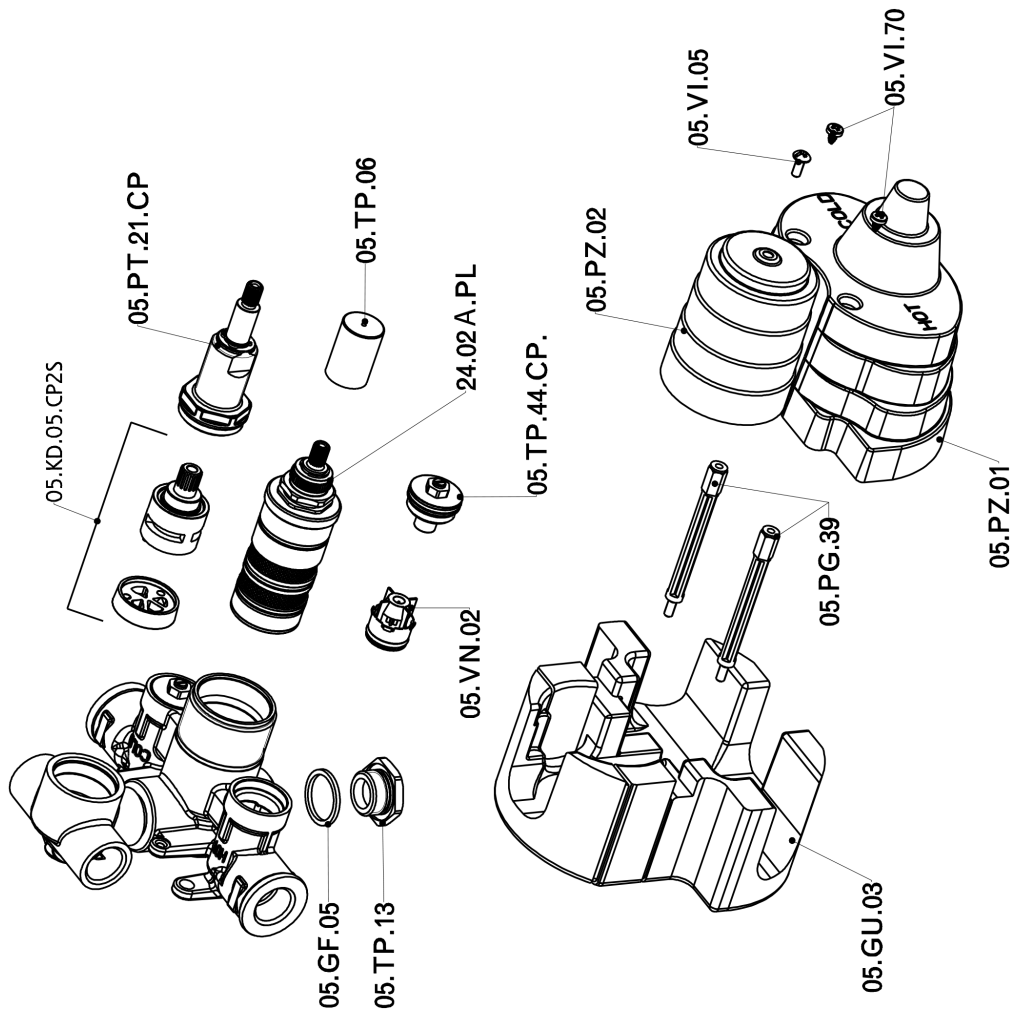

Exposed part for con.thermo.shower valve, 2-outlet ARCANA CERAMIC_AC018100

AC018100

<https://en.cisal.it/exposed-part-for-con-thermo-shower-valve-2-outlet-arcana-ceramic-ac018100>

Concealed thermostatic shower valve, 2-outlets CONCEALED_ZA018101

ZA018101

<https://en.cisal.it/concealed-thermostatic-shower-valve-2-outlets-concealed-za018101>

2024-12-22