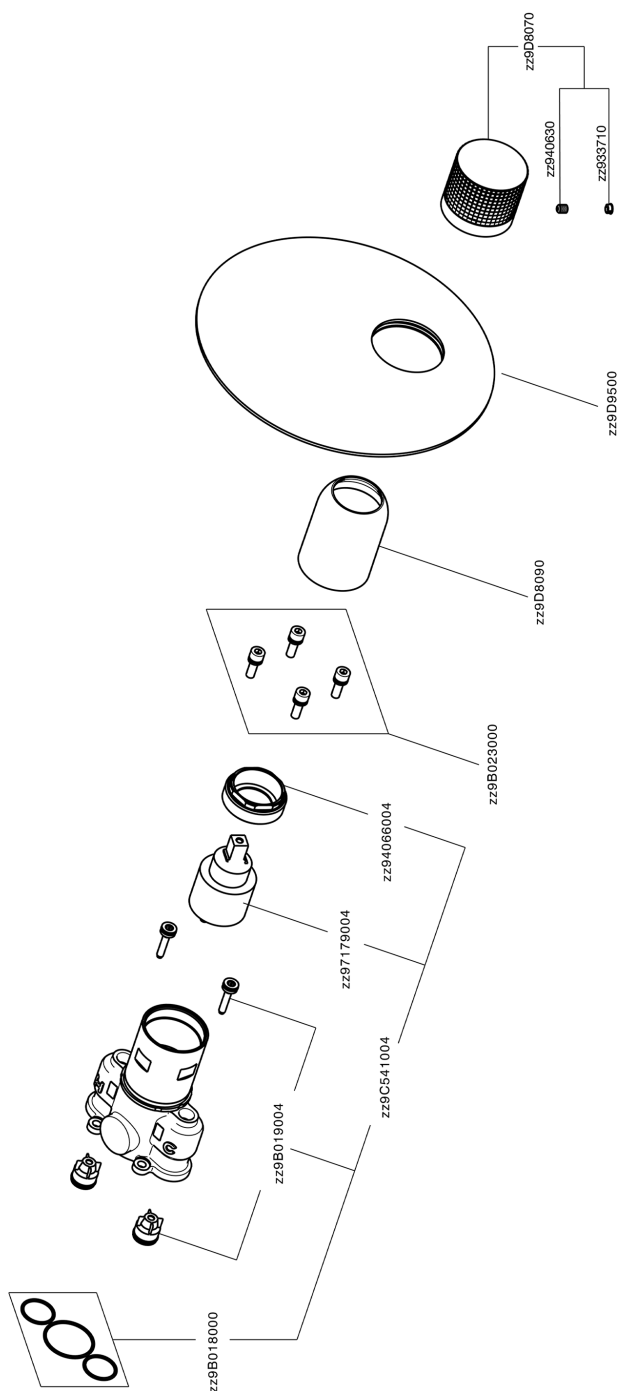

## Exposed part for Single Lever One Box Valve NUANCE X32\_X10BM010

MODEL **X10BM010**

Exposed part for Single Lever One Box Valve, 1 Outlet, Minimum depth of installation: 67 mm, without concealed part - Inox AISI 316L, for items ZA00B030-ZA00B031

### CHARACTERISTICS

Cartridge Spare Parts **ZZ97179000**

**35 mm Cartridge**

Installation **Concealed**

Required concealed parts **ZA00B031**

**ZA00B030**

## Exposed part for Single Lever One Box Valve NUANCE X32\_X10BM010

X10BM010

<https://en.cisal.it/exposed-part-for-single-lever-one-box-valve-nuance-x32-x10bm010>

## One Box Universal Concealed Part ONE BOX\_ZA00B031

MODEL **ZA00B031**

One Box Universal Concealed Part, for 1, 2 or 3 outlet thermostatic or single lever, without trim kit, with noise reducers, with sealing gasket