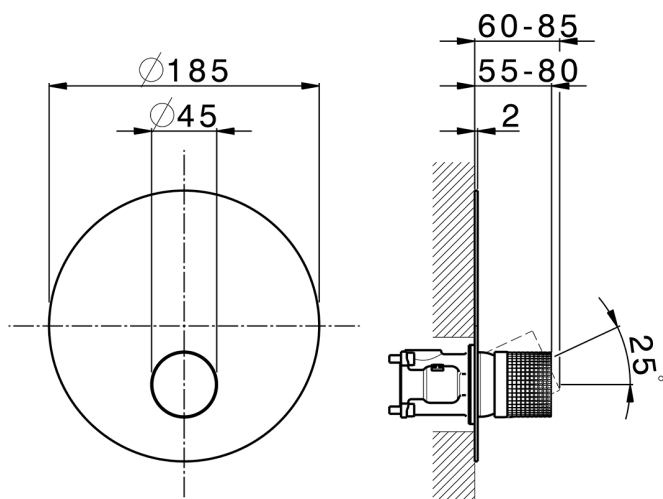

## Exposed part for Single Lever One Box Valve NUANCE X32\_X10BM010

MODEL **X10BM010**

Exposed part for Single Lever One Box Valve, 1 Outlet, Minimum depth of installation: 67 mm, without concealed part - Inox AISI 316L, for items ZA00B030-ZA00B031

### CHARACTERISTICS

Cartridge Spare Parts **ZZ97179000**

**35 mm Cartridge**

Installation **Concealed**

Required concealed parts **ZA00B031**

**ZA00B030**