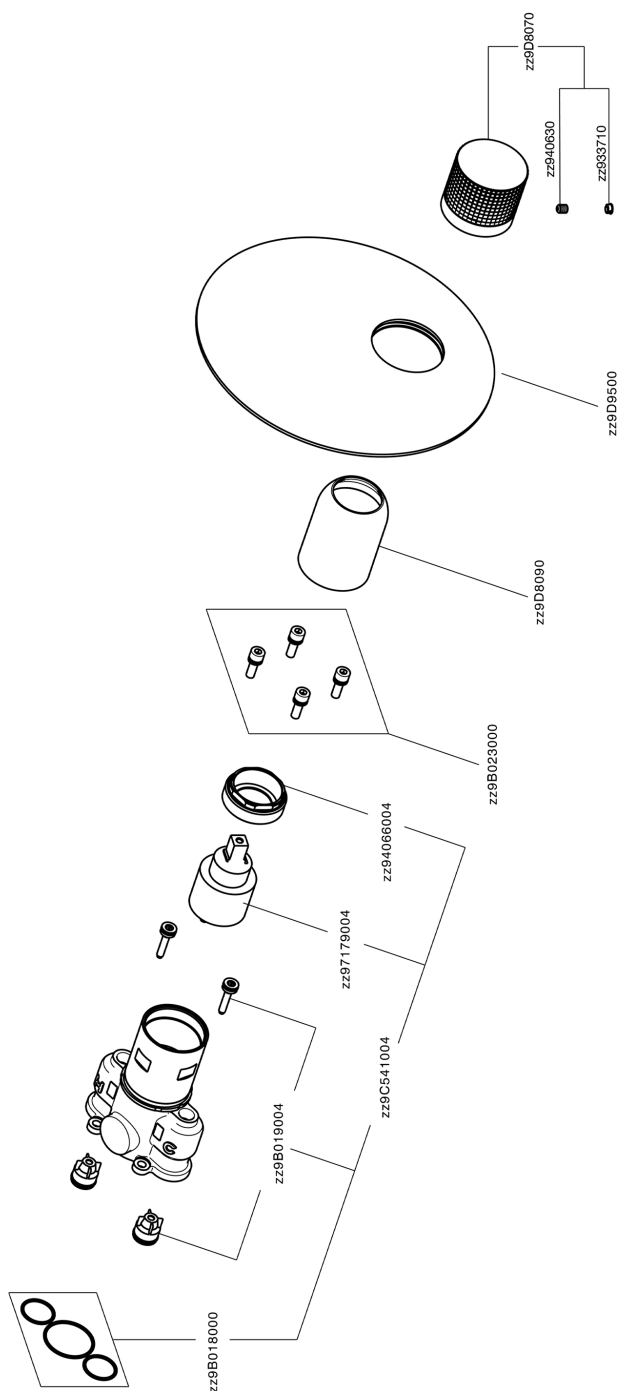

## Exposed part for Single Lever One Box Valve NUANCE X32\_X10BM010

X10BM010

<https://en.cisal.it/exposed-part-for-single-lever-one-box-valve-nuance-x32-x10bm010>

## One Box Universal Concealed Part ONE BOX\_ZA00B031

ZA00B031

<https://en.cisal.it/one-box-universal-concealed-part-one-box-za00b031>