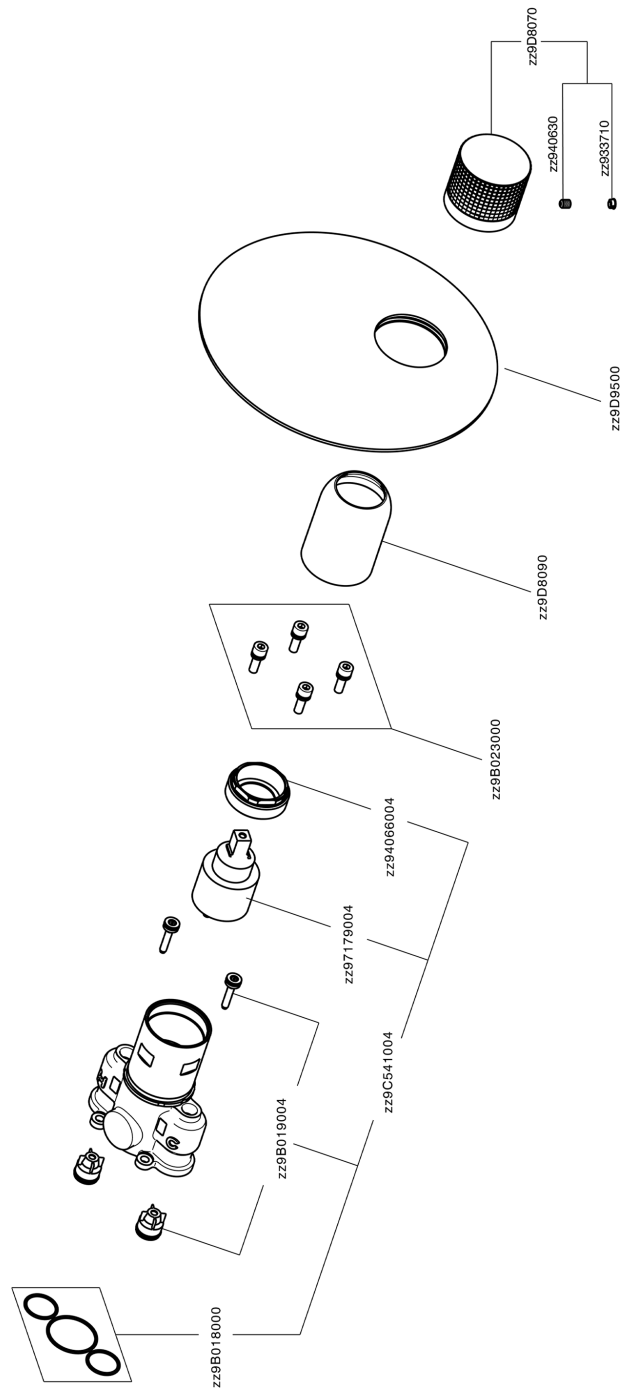

## Exposed part for Single Lever One Box Valve NUANCE X32\_X10BM010

MODEL **X10BM010**

Exposed part for Single Lever One Box Valve, 1 Outlet, Minimum depth of installation: 67 mm, without concealed part - Inox AISI 316L, for items ZA00B030-ZA00B031

### CHARACTERISTICS

Cartridge Spare Parts **ZZ97179000**

**35 mm Cartridge**

Installation **Concealed**

Required concealed parts **ZA00B031**

**ZA00B030**

## Exposed part for Single Lever One Box Valve NUANCE X32\_X10BM010

X10BM010

<https://en.cisal.it/exposed-part-for-single-lever-one-box-valve-nuance-x32-x10bm010>

## One Box Universal Concealed Part ONE BOX\_ZA00B031

MODEL **ZA00B031**

One Box Universal Concealed Part, for 1, 2 or 3 outlet thermostatic or single lever, without trim kit, with noise reducers, with sealing gasket