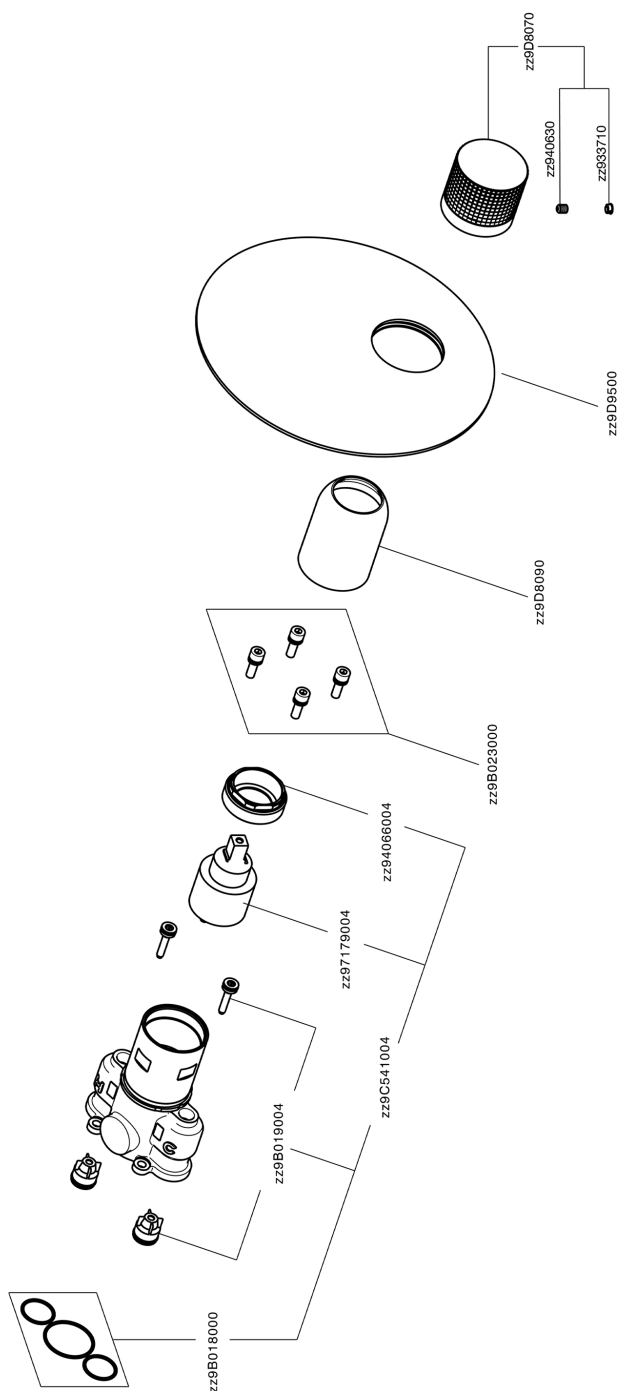

Exposed part for Single Lever One Box Valve NUANCE X32_X10BM010

X10BM010

<https://en.cisal.it/exposed-part-for-single-lever-one-box-valve-nuance-x32-x10bm010>

One Box Universal Concealed Part ONE BOX_ZA00B031

ZA00B031

<https://en.cisal.it/one-box-universal-concealed-part-one-box-za00b031>

One Box Universal Concealed Part ONE BOX_ZA00B030

ZA00B030

<https://en.cisal.it/one-box-universal-concealed-part-one-box-za00b030>