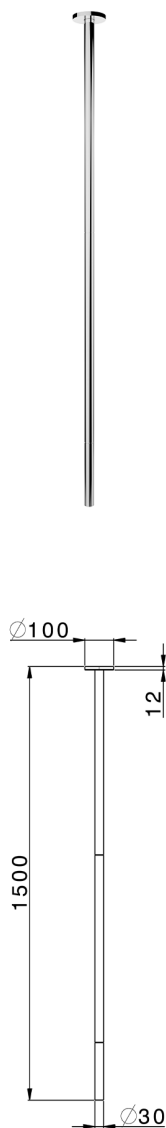

Ceiling-mounted wash basin spout NUOVA LESS_ZA010540

MODEL **ZA010540**

Ceiling-mounted wash basin spout, L. 1500 mm, G. 1/2" connection, match with art. LN000650

AVAILABLE FINISHINGS

-  **21** 21 Chrome
-  **2F** 2F Brushed Nickel
-  **40** 40 Matt Black
-  **4Q** 4Q Matt White

CHARACTERISTICS

2024-09-19