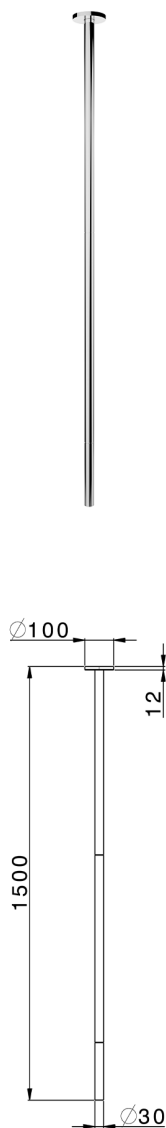

## Ceiling-mounted wash basin spout NUOVA LESS\_ZA010540

MODEL **ZA010540**

Ceiling-mounted wash basin spout, L. 1500 mm, G. 1/2" connection, match with art. LN000650

### AVAILABLE FINISHINGS

-  **21** 21 Chrome
-  **2F** 2F Brushed Nickel
-  **40** 40 Matt Black
-  **4Q** 4Q Matt White

### CHARACTERISTICS

2024-09-19