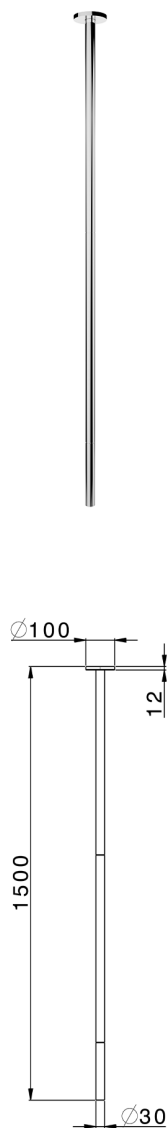

Ceiling-mounted wash basin spout NUOVA LESS_ZA010540

MODEL **ZA010540**

Ceiling-mounted wash basin spout, L. 1500 mm, G. 1/2" connection, match with art. LN000650

AVAILABLE FINISHINGS

-  **21** 21 Chrome
-  **2F** 2F Brushed Nickel
-  **40** 40 Matt Black
-  **4Q** 4Q Matt White

CHARACTERISTICS

2024-09-16