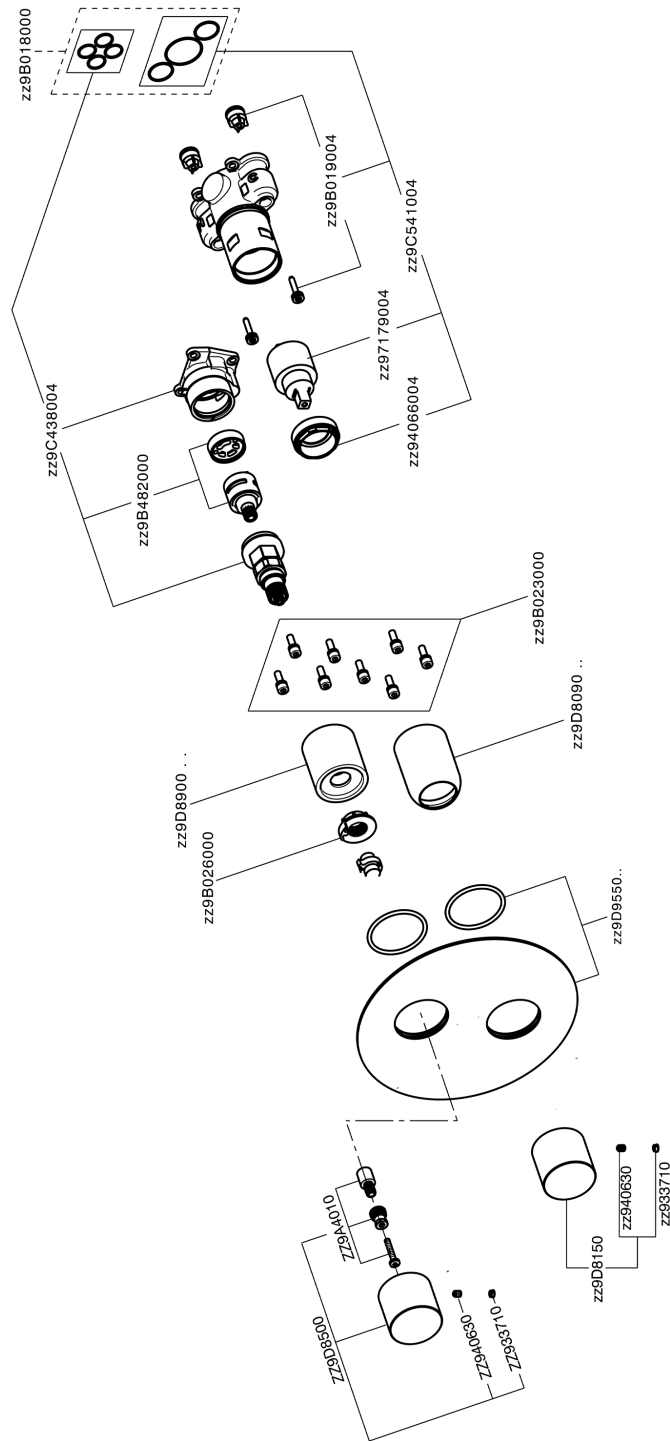

## Exposed part for Single Lever One Box Valve SMOOTH X32\_X30BM030

X30BM030

<https://en.cisal.it/exposed-part-for-single-lever-one-box-valve-smooth-x32x30bm030>

## One Box Universal Concealed Part ONE BOX\_ZA00B031

ZA00B031

<https://en.cisal.it/one-box-universal-concealed-part-one-boxza00b031>