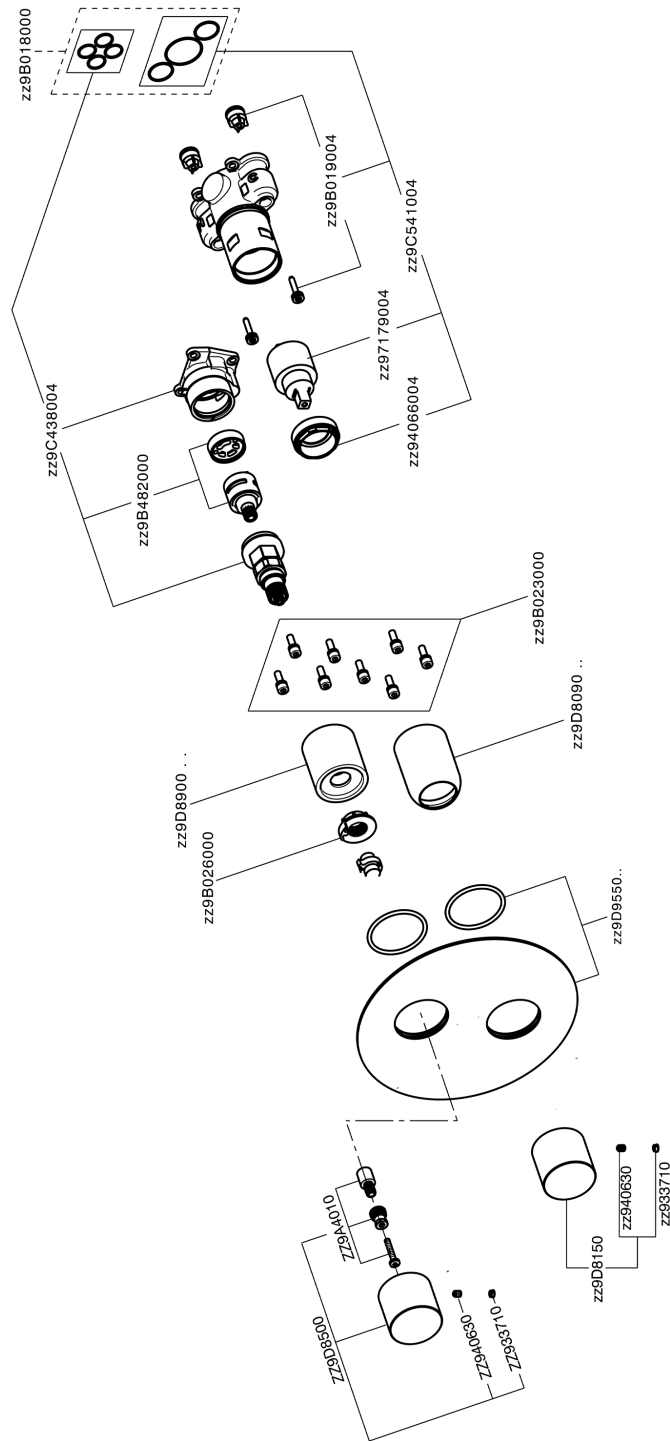

Exposed part for Single Lever One Box Valve SMOOTH X32_X30BM030

X30BM030

<https://en.cisal.it/exposed-part-for-single-lever-one-box-valve-smooth-x32x30bm030>

One Box Universal Concealed Part ONE BOX_ZA00B031

ZA00B031

<https://en.cisal.it/one-box-universal-concealed-part-one-boxza00b031>

One Box Universal Concealed Part ONE BOX_ZA00B030

ZA00B030

<https://en.cisal.it/one-box-universal-concealed-part-one-boxza00b030>

2024-09-19