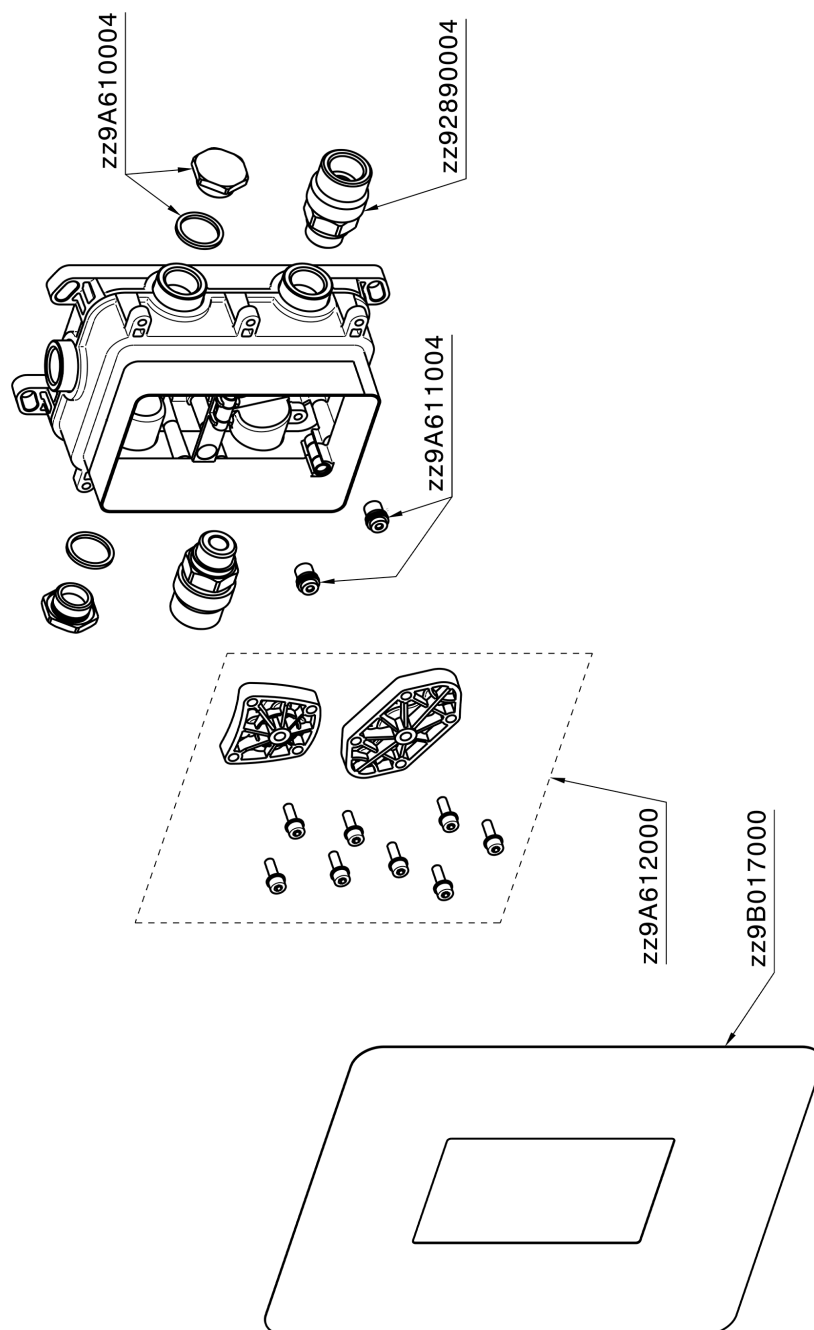

## Exposed part for Single Lever One Box Valve SMOOTH X32\_X30BM030

X30BM030

<https://en.cisal.it/exposed-part-for-single-lever-one-box-valve-smooth-x32x30bm030>

## One Box Universal Concealed Part ONE BOX\_ZA00B031

ZA00B031

<https://en.cisal.it/one-box-universal-concealed-part-one-boxza00b031>