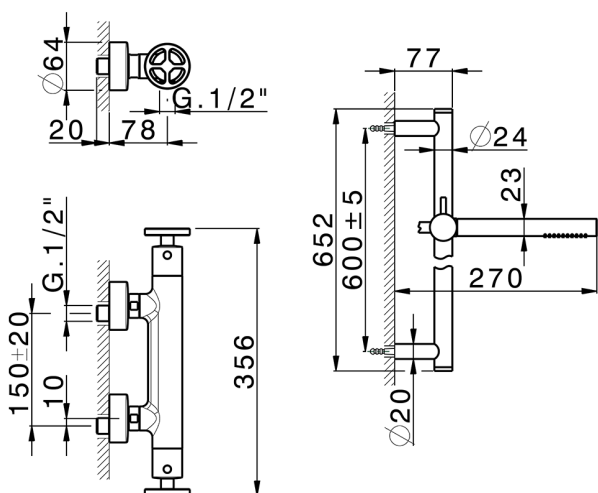

Thermostatic shower mixer with sliding bar GRACE_MNS01010

MODEL **MNS01010**

Thermostatic shower mixer with sliding bar, 60 cm Rail with slide bracket, 22,5 mm Brass One Spray handshower, 150 cm smooth SUPREME Flexible Hose

Cartridge Spare Parts **22.04A.AR - ZZ97279004**

Argo 2 (long filter) Thermostatic Valve

EcoStop

EcoStop feature limits water flow to approximately 50% of maximum output with one point of resistance on setting. Push slightly past the middle stop only when full water output is required. This will save water up to 50%.