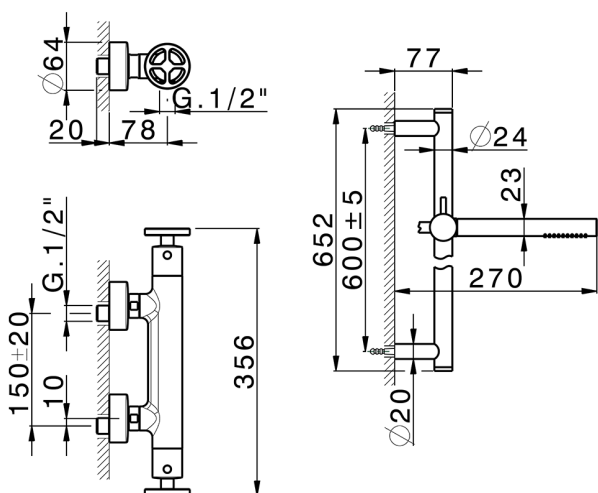

## Thermostatic shower mixer with sliding bar GRACE\_MNS01010

MODEL **MNS01010**

Thermostatic shower mixer with sliding bar, 60 cm Rail with slide bracket, 22,5 mm Brass One Spray handshower, 150 cm smooth SUPREME Flexible Hose

### CHARACTERISTICS

Cartridge Spare Parts **22.04A.AR - ZZ97279004**

**Argo 2 (long filter) Thermostatic Valve**

### EcoStop

EcoStop feature limits water flow to approximately 50% of maximum output with one point of resistance on setting. Push slightly past the middle stop only when full water output is required. This will save water up to 50%.