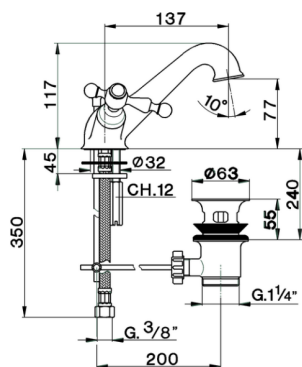

Washbasin mixer ARCANA AMERICA_AA000510

MODEL **AA000510**

Washbasin mixer, with automatic 1"1/4 automatic pop-up waste, G.3/8" stainless steel flexible hoses

AVAILABLE FINISHINGS

-  **21** 21 Chrome
-  **24** 24 Gold
-  **26** 26 Old Copper
-  **27** 27 Old Bronze
-  **2A** 2A Satin Brushed Nickel
-  **74** 74 Chrome/Gold