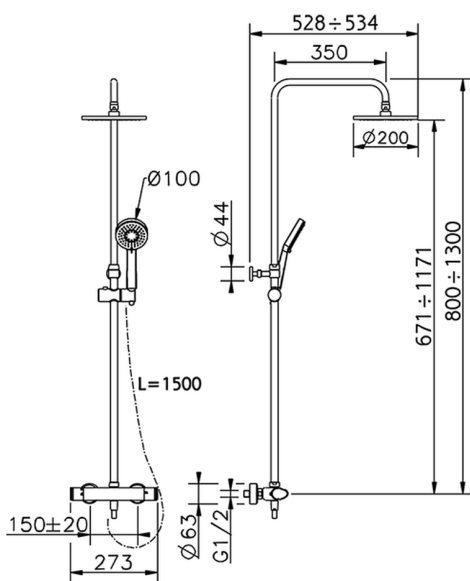

## 2-functions Thermostatic shower set ALMA\_A3C82020

MODEL **A3C82020**

2-functions Thermostatic shower set, 2 outlet deviasop, adjustable riser column, sliding handshower holder, 100 mm ABS Lodge 3 spray handshower, D.200 mm round showerhead Brass, 150 cm smooth SILVERFLEX Flexible Hose

AVAILABLE FINISHINGS

CHARACTERISTICS

Cartridge Spare Parts **22.04A.AR - ZZ97279004**

**Argo 2 (long filter) Thermostatic Valve**

### DeviaStop

The Cisal Devia Stop technology allows to adjust the water flow and to direct it to the selected output point (overhead soaker, hand shower, etc).