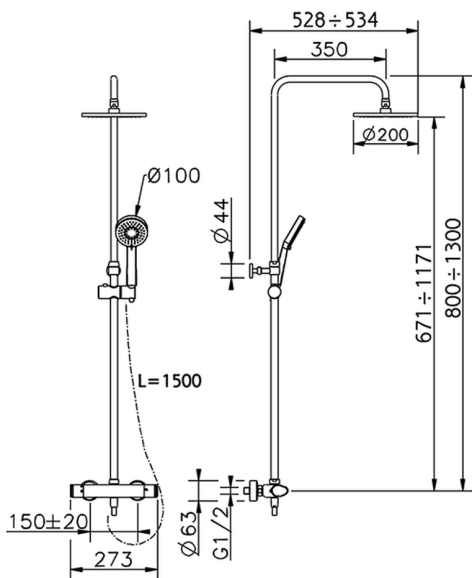

## 2-functions Thermostatic shower set ALMA\_A3C82020

MODEL **A3C82020**

2-functions Thermostatic shower set, 2 outlet devia stop, adjustable riser column, sliding handshower holder, 100 mm ABS Lodge 3 spray handshower, D.200 mm round showerhead Brass, 150 cm smooth SILVERFLEX Flexible Hose

AVAILABLE FINISHINGS

CHARACTERISTICS

Cartridge Spare Parts **22.04A.AR - ZZ97279004**

**Argo 2 (long filter) Thermostatic Valve**

### DeviaStop

The Cisal Devia Stop technology allows to adjust the water flow and to direct it to the selected output point (overhead soaker, hand shower, etc).