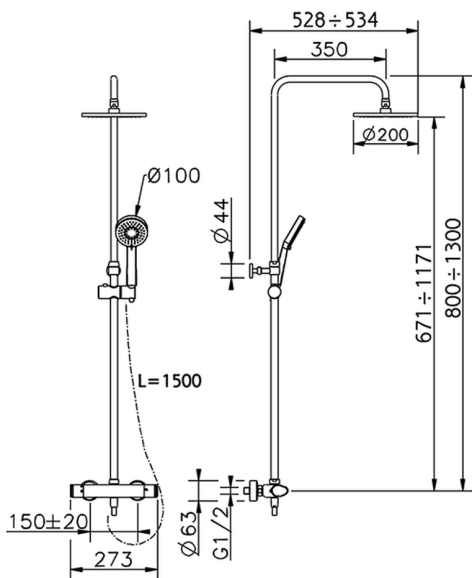

2-functions Thermostatic shower set ALMA_A3C82020

MODEL **A3C82020**

2-functions Thermostatic shower set, 2 outlet devia stop, adjustable riser column, sliding handshower holder, 100 mm ABS Lodge 3 spray handshower, D.200 mm round showerhead Brass, 150 cm smooth SILVERFLEX Flexible Hose

AVAILABLE FINISHINGS

CHARACTERISTICS

Cartridge Spare Parts **22.04A.AR - ZZ97279004**

Argo 2 (long filter) Thermostatic Valve

DeviaStop

The Cisal Devia Stop technology allows to adjust the water flow and to direct it to the selected output point (overhead soaker, hand shower, etc).