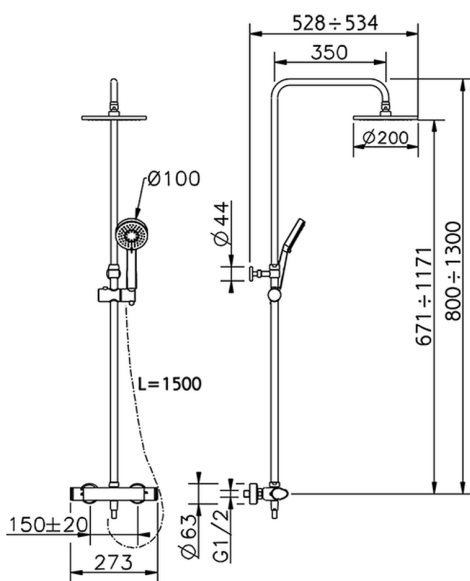

2-functions Thermostatic shower set ALMA_A3C82020

MODEL **A3C82020**

2-functions Thermostatic shower set, 2 outlet devia stop, adjustable riser column, sliding handshower holder, 100 mm ABS Lodge 3 spray handshower, D.200 mm round showerhead Brass, 150 cm smooth SILVERFLEX Flexible Hose

AVAILABLE FINISHINGS

CHARACTERISTICS

Cartridge Spare Parts **22.04A.AR - ZZ97279004**

Argo 2 (long filter) Thermostatic Valve

DeviaStop

The Cisal Devia Stop technology allows to adjust the water flow and to direct it to the selected output point (overhead soaker, hand shower, etc).