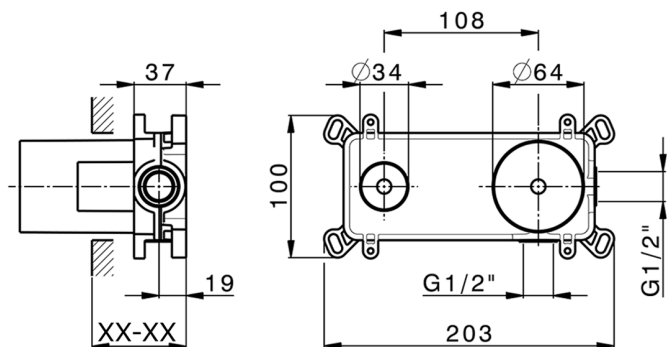

Concealed single lever washbasin mixer Easy-Box CONCEALED_ZA002450

MODEL **ZA002450**

Concealed single lever washbasin mixer
Easy-Box, with protection guard box, without trim kit

AVAILABLE FINISHINGS

CHARACTERISTICS

Concealed **1**
Cartridge Spare Parts **ZZ95409000**
35 mm Cartridge

Piastra/Plate/Plaque/Platte/Placa

2-3mm: XX 56-76

10mm: XX 48-68

EcoStop

EcoStop feature limits water flow to approximately 50% of maximum output with one point of resistance on setting. Push slightly past the middle stop only when full water output is required. This will save water up to 50%.

Concealed single lever washbasin mixer Easy-Box CONCEALED_ZA002450

ZA002450

<https://en.cisal.it/concealed-single-lever-washbasin-mixer-easy-box-concealed-za002450>

2026-06-05