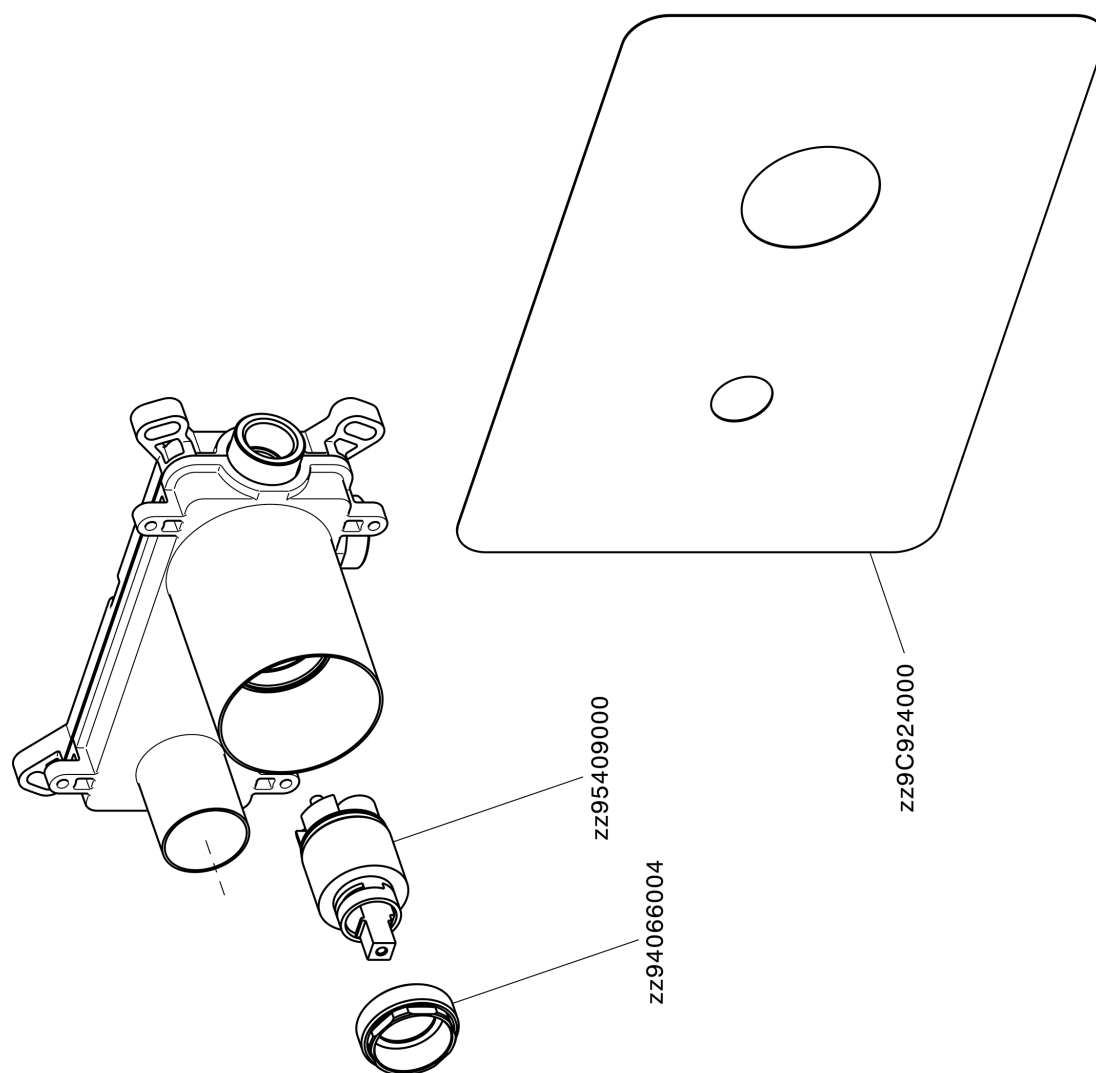

Concealed single lever washbasin mixer Easy-Box CONCEALED_ZA002450

MODEL **ZA002450**

Concealed single lever washbasin mixer
Easy-Box, with protection guard box, without trim kit

AVAILABLE FINISHINGS

CHARACTERISTICS

Concealed **1**
Cartridge Spare Parts **ZZ95409000**
35 mm Cartridge

Piastra/Plate/Plaque/Platte/Placa

2-3mm: XX 56-76

10mm: XX 48-68

EcoStop

EcoStop feature limits water flow to approximately 50% of maximum output with one point of resistance on setting. Push slightly past the middle stop only when full water output is required. This will save water up to 50%.

Concealed single lever washbasin mixer Easy-Box CONCEALED_ZA002450

ZA002450

<https://en.cisal.it/concealed-single-lever-washbasin-mixer-easy-box-concealed-za002450>

2026-04-05