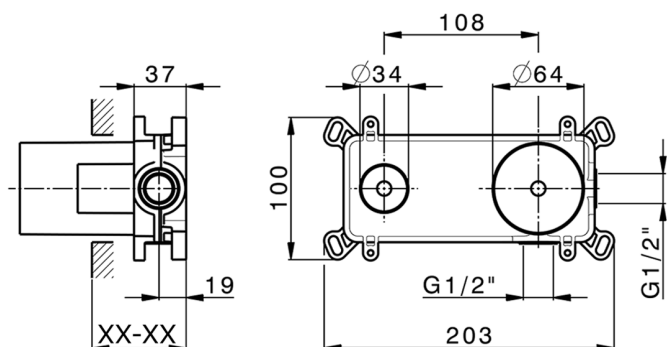

Concealed single lever washbasin mixer Easy-Box CONCEALED_ZA002450

MODEL **ZA002450**

Concealed single lever washbasin mixer
Easy-Box, with protection guard box, without trim kit

AVAILABLE FINISHINGS

CHARACTERISTICS

Concealed **1**
Cartridge Spare Parts **ZZ95409000**
35 mm Cartridge

Piastra/Plate/Plaque/Platte/Placa

2-3mm: XX 56-76

10mm: XX 48-68

EcoStop

EcoStop feature limits water flow to approximately 50% of maximum output with one point of resistance on setting. Push slightly past the middle stop only when full water output is required. This will save water up to 50%.

Concealed single lever washbasin mixer Easy-Box CONCEALED_ZA002450

ZA002450

<https://en.cisal.it/concealed-single-lever-washbasin-mixer-easy-box-concealed-za002450>

2026-05-01