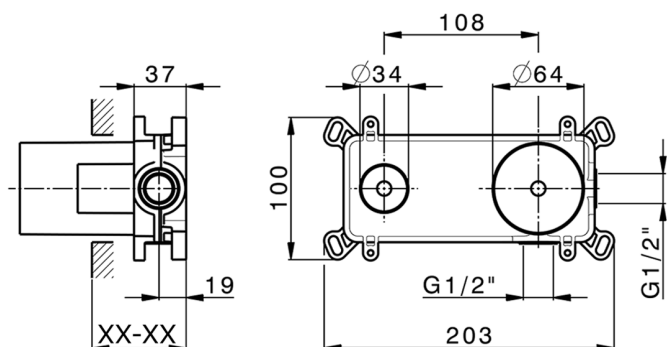

Concealed single lever washbasin mixer Easy-Box CONCEALED_ZA002450

MODEL **ZA002450**

Concealed single lever washbasin mixer
Easy-Box, with protection guard box, without trim kit

AVAILABLE FINISHINGS

CHARACTERISTICS

Concealed **1**
Cartridge Spare Parts **ZZ95409000**
35 mm Cartridge

Piastra/Plate/Plaque/Platte/Placa

2-3mm: XX 56-76

10mm: XX 48-68

EcoStop

EcoStop feature limits water flow to approximately 50% of maximum output with one point of resistance on setting. Push slightly past the middle stop only when full water output is required. This will save water up to 50%.

Concealed single lever washbasin mixer Easy-Box CONCEALED_ZA002450

ZA002450

<https://en.cisal.it/concealed-single-lever-washbasin-mixer-easy-box-concealed-za002450>

2026-04-05