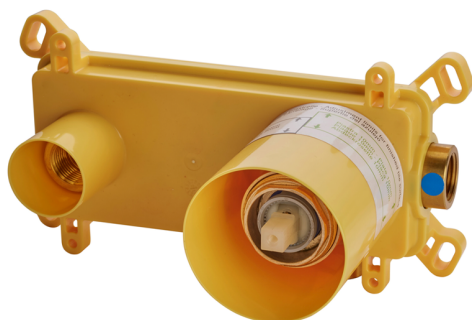

Concealed single lever washbasin mixer Easy-Box CONCEALED_ZA002450

MODEL **ZA002450**

Concealed single lever washbasin mixer
Easy-Box, with protection guard box, without trim kit

AVAILABLE FINISHINGS

CHARACTERISTICS

Concealed **1**
Cartridge Spare Parts **ZZ95409000**
35 mm Cartridge

Piastra/Plate/Plaque/Platte/Placa

2-3mm: XX 56-76

10mm: XX 48-68

EcoStop

EcoStop feature limits water flow to approximately 50% of maximum output with one point of resistance on setting. Push slightly past the middle stop only when full water output is required. This will save water up to 50%.

Concealed single lever washbasin mixer Easy-Box CONCEALED_ZA002450

ZA002450

<https://en.cisal.it/concealed-single-lever-washbasin-mixer-easy-box-concealed-za002450>

2026-04-05