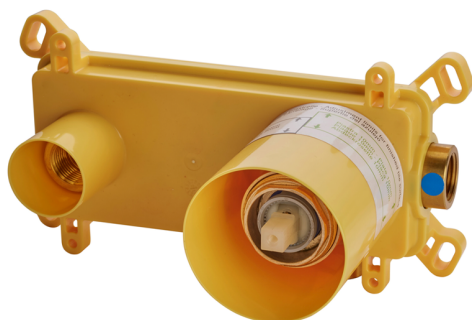

## Concealed single lever washbasin mixer Easy-Box CONCEALED\_ZA002450

MODEL **ZA002450**

Concealed single lever washbasin mixer  
Easy-Box, with protection guard box, without trim kit

AVAILABLE FINISHINGS

CHARACTERISTICS

Concealed **1**  
Cartridge Spare Parts **ZZ95409000**  
**35 mm Cartridge**

Piastra/Plate/Plaque/Platte/Placa

2-3mm: XX 56-76

10mm: XX 48-68

### EcoStop

EcoStop feature limits water flow to approximately 50% of maximum output with one point of resistance on setting. Push slightly past the middle stop only when full water output is required. This will save water up to 50%.

## Concealed single lever washbasin mixer Easy-Box CONCEALED\_ZA002450

ZA002450

<https://en.cisal.it/concealed-single-lever-washbasin-mixer-easy-box-concealed-za002450>

2026-04-30