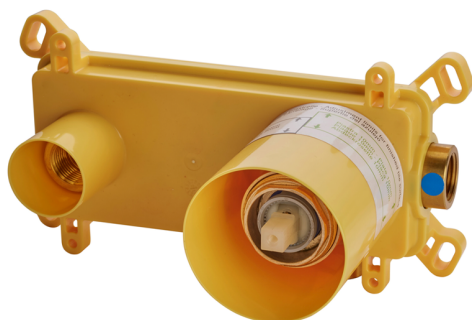

Concealed single lever washbasin mixer Easy-Box CONCEALED_ZA002450

MODEL **ZA002450**

Concealed single lever washbasin mixer
Easy-Box, with protection guard box, without trim kit

AVAILABLE FINISHINGS

CHARACTERISTICS

Concealed **1**
Cartridge Spare Parts **ZZ95409000**
35 mm Cartridge

Piastra/Plate/Plaque/Platte/Placa

2-3mm: XX 56-76

10mm: XX 48-68

EcoStop

EcoStop feature limits water flow to approximately 50% of maximum output with one point of resistance on setting. Push slightly past the middle stop only when full water output is required. This will save water up to 50%.

Concealed single lever washbasin mixer Easy-Box CONCEALED_ZA002450

ZA002450

<https://en.cisal.it/concealed-single-lever-washbasin-mixer-easy-box-concealed-za002450>

2026-05-01