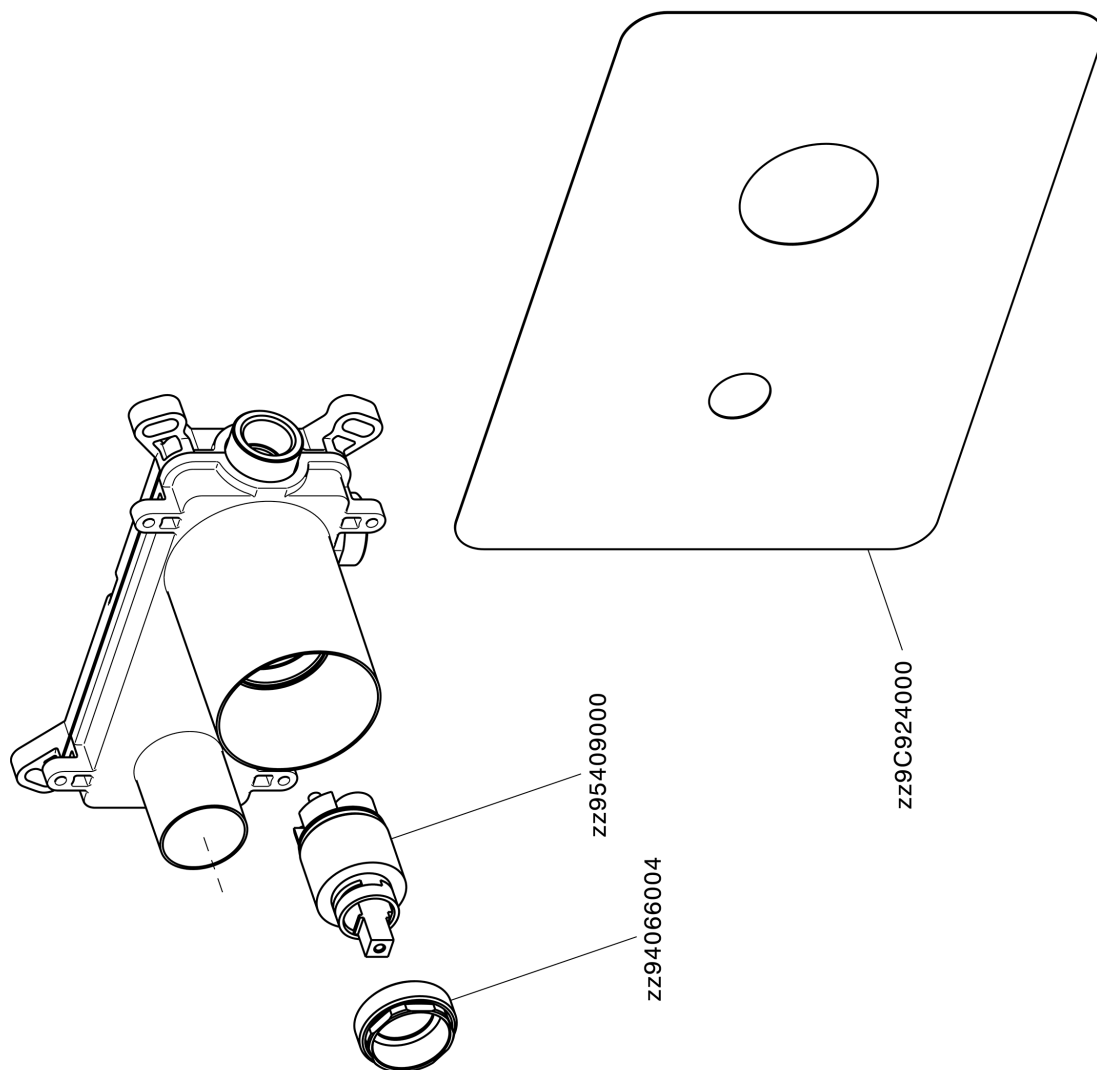

## Concealed single lever washbasin mixer Easy-Box CONCEALED\_ZA002450

MODEL **ZA002450**

Concealed single lever washbasin mixer  
Easy-Box, with protection guard box, without trim kit

AVAILABLE FINISHINGS

CHARACTERISTICS

Concealed **1**  
Cartridge Spare Parts **ZZ95409000**  
**35 mm Cartridge**

Piastra/Plate/Plaque/Platte/Placa

2-3mm: XX 56-76

10mm: XX 48-68

### EcoStop

EcoStop feature limits water flow to approximately 50% of maximum output with one point of resistance on setting. Push slightly past the middle stop only when full water output is required. This will save water up to 50%.

## Concealed single lever washbasin mixer Easy-Box CONCEALED\_ZA002450

ZA002450

<https://en.cisal.it/concealed-single-lever-washbasin-mixer-easy-box-concealed-za002450>

2026-04-30