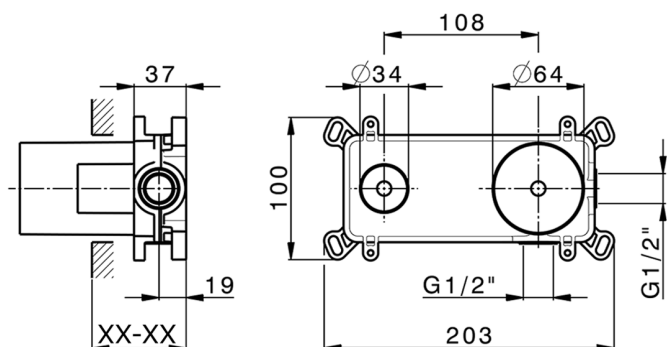

## Concealed single lever washbasin mixer Easy-Box CONCEALED\_ZA002450

MODEL **ZA002450**

Concealed single lever washbasin mixer  
Easy-Box, with protection guard box, without trim kit

AVAILABLE FINISHINGS

CHARACTERISTICS

Concealed **1**  
Cartridge Spare Parts **ZZ95409000**  
**35 mm Cartridge**

Piastra/Plate/Plaque/Platte/Placa

2-3mm: XX 56-76

10mm: XX 48-68

### EcoStop

EcoStop feature limits water flow to approximately 50% of maximum output with one point of resistance on setting. Push slightly past the middle stop only when full water output is required. This will save water up to 50%.