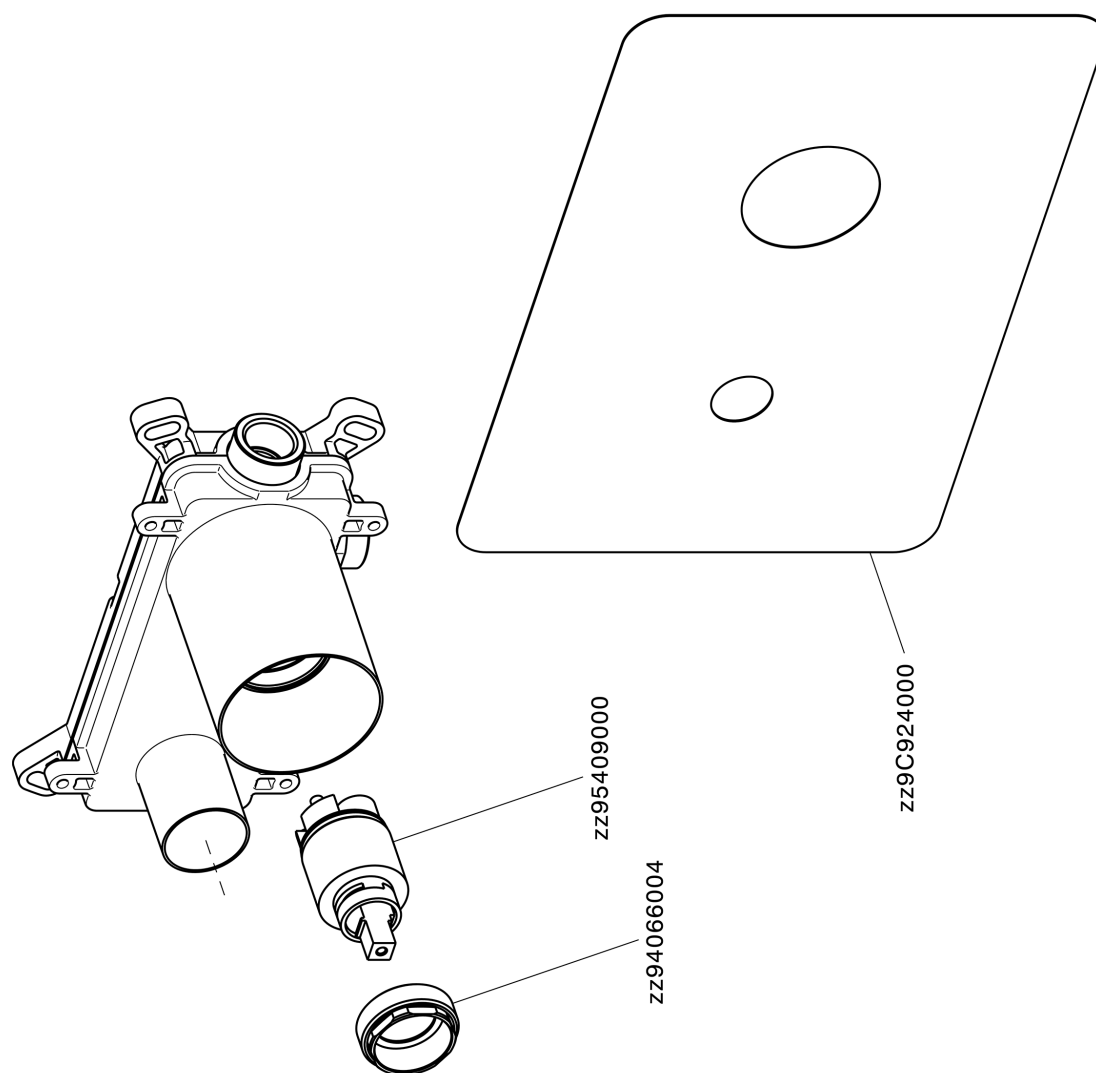

## Concealed single lever washbasin mixer Easy-Box CONCEALED\_ZA002450

ZA002450

<https://en.cisal.it/concealed-single-lever-washbasin-mixer-easy-box-concealed-za002450>

2026-06-05