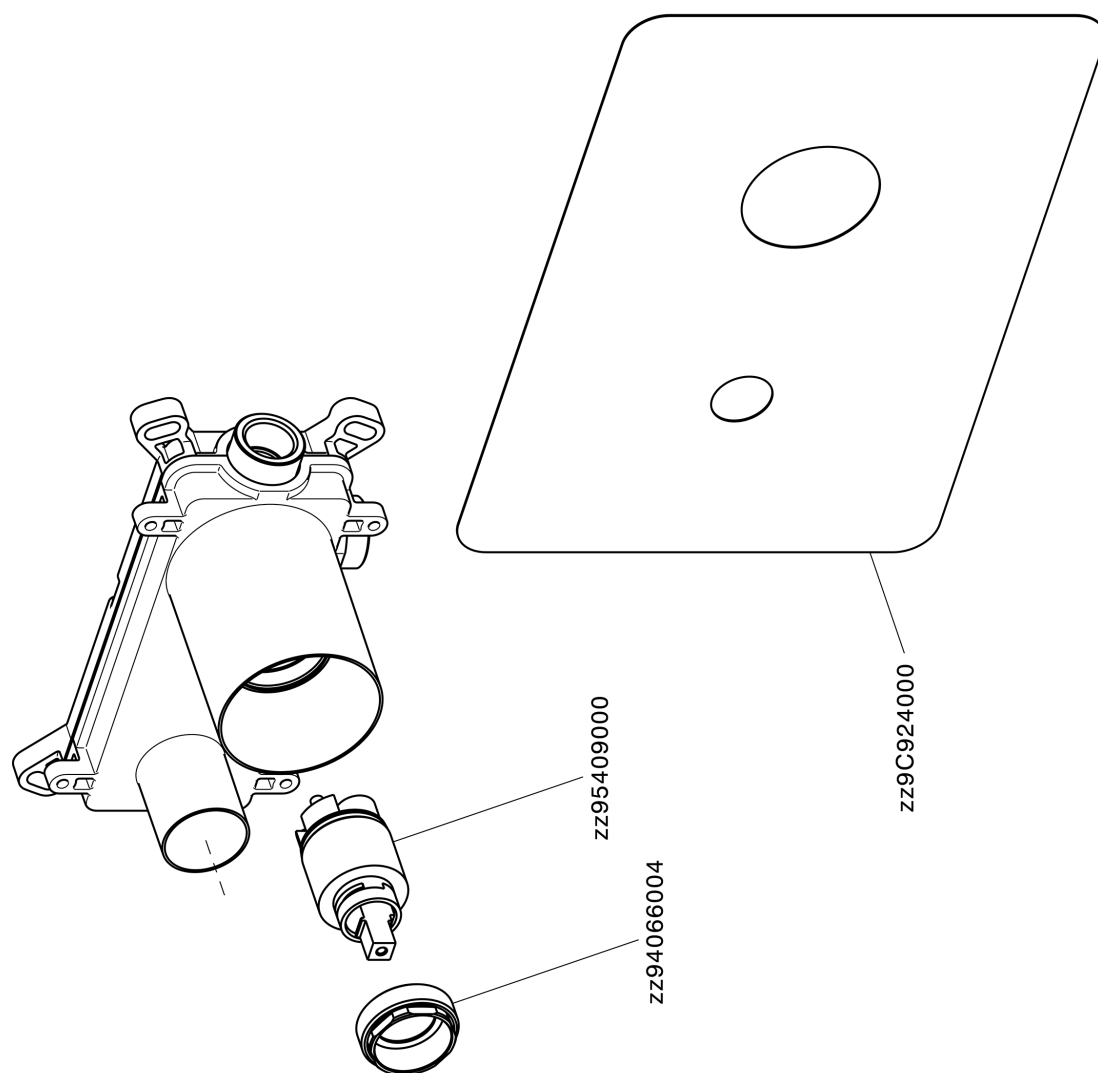

Concealed single lever washbasin mixer Easy-Box CONCEALED_ZA002450

ZA002450

<https://en.cisal.it/concealed-single-lever-washbasin-mixer-easy-box-concealed-za002450>

2026-04-05