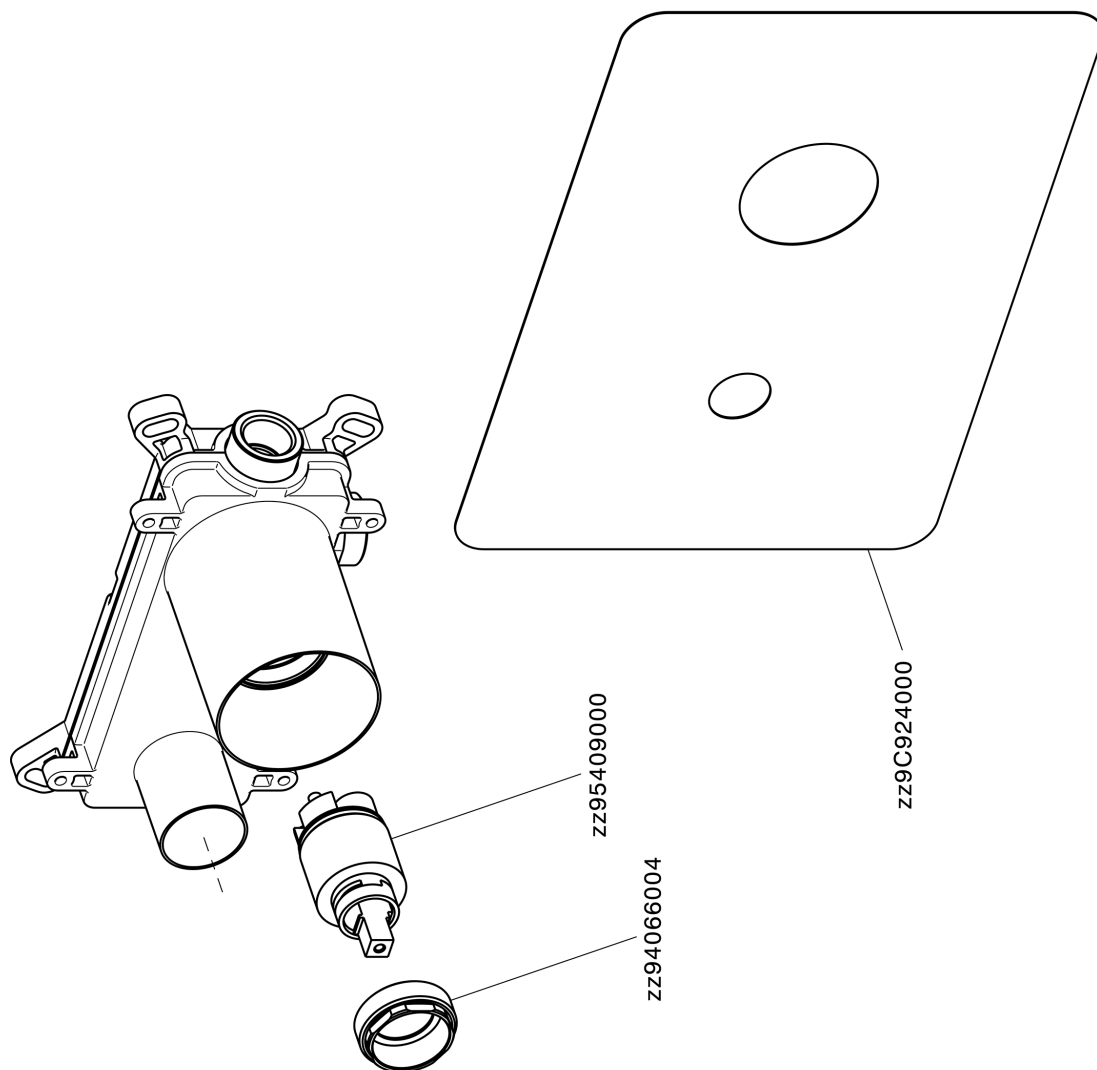

Concealed single lever washbasin mixer Easy-Box CONCEALED_ZA002450

ZA002450

<https://en.cisal.it/concealed-single-lever-washbasin-mixer-easy-box-concealed-za002450>

2026-04-30