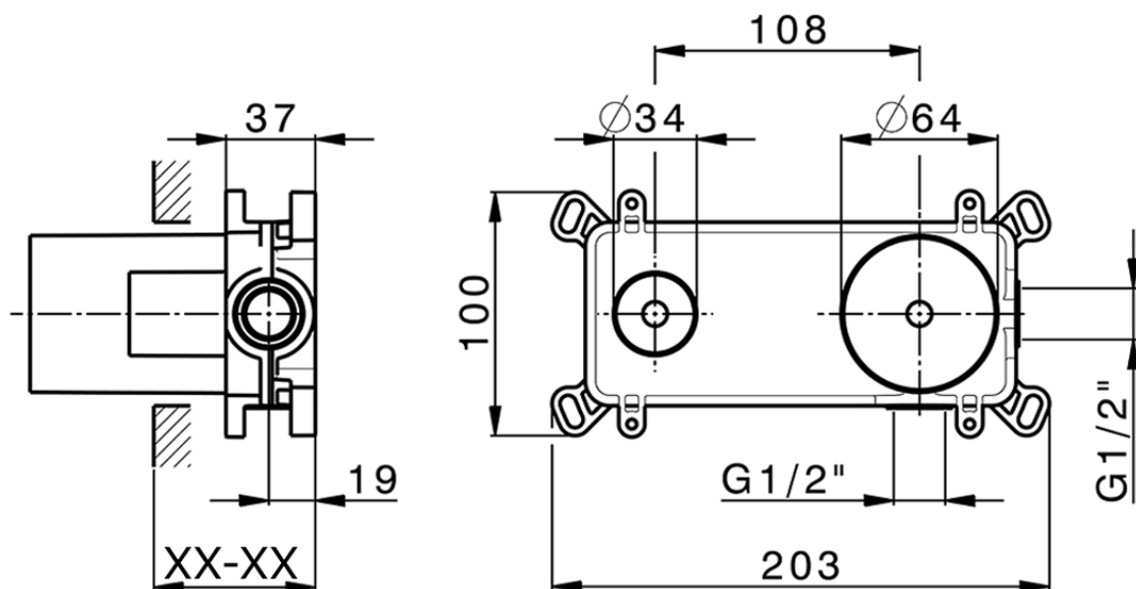

Concealed single lever washbasin mixer Easy-Box CONCEALED_ZA002450

Piastra/Plate/Plaque/Platte/Placa

2-3mm: XX 56-76

10mm: XX 48-68