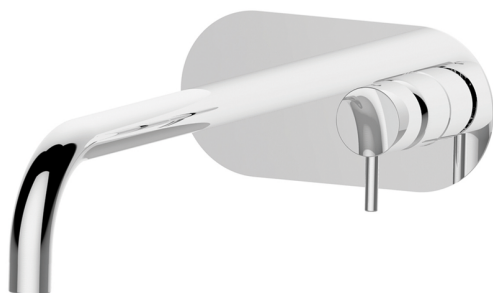

Exposed part for single lever washbasin valve NUOVA LESS_LN005512

MODEL **LN005512**

Exposed part for single lever washbasin valve, without concealed part, spout L.300 mm, for item Easy-Box ZA002450-ZA025510

AVAILABLE FINISHINGS

-  **21** 21 Chrome
-  **2F** 2F Brushed Nickel
-  **40** 40 Matt Black
-  **4Q** 4Q Matt White

CHARACTERISTICS

Installation **Concealed**

Required concealed parts **ZA002450**

Exposed part for single lever washbasin valve NUOVA LESS_LN005512

LN005512

<https://en.cisal.it/exposed-part-for-single-lever-washbasin-valve-nuova-less-ln005512>

2024-12-22