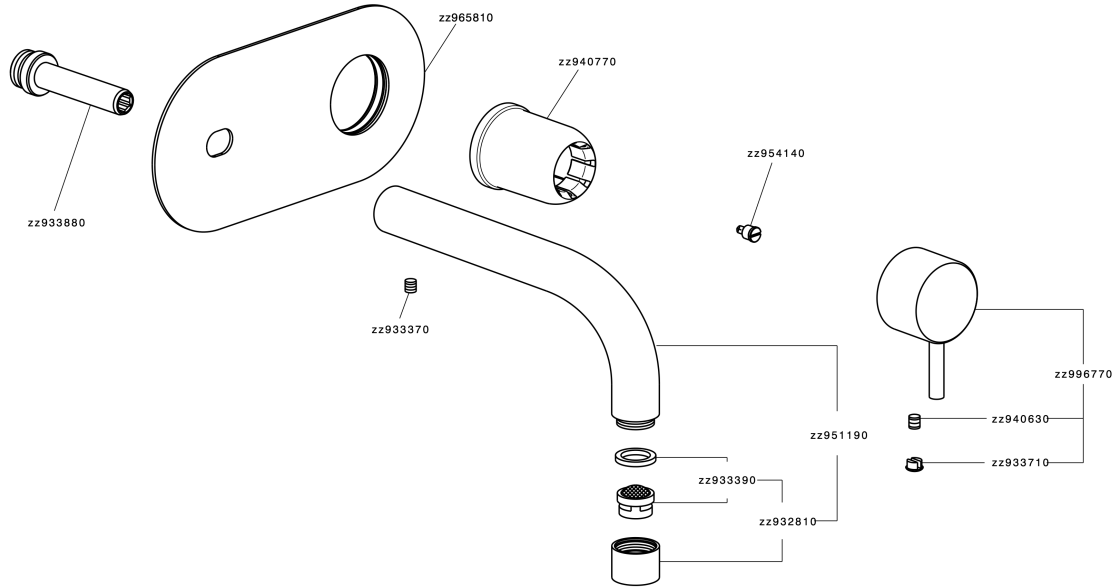

Exposed part for single lever washbasin valve NUOVA LESS_LN005512

MODEL **LN005512**

Exposed part for single lever washbasin valve, without concealed part, spout L.300 mm, for item Easy-Box ZA002450-ZA025510

AVAILABLE FINISHINGS

-  **21** 21 Chrome
-  **2F** 2F Brushed Nickel
-  **40** 40 Matt Black
-  **4Q** 4Q Matt White

CHARACTERISTICS

Installation **Concealed**

Required concealed parts **ZA002450**

Exposed part for single lever washbasin valve NUOVA LESS_LN005512

LN005512

<https://en.cisal.it/exposed-part-for-single-lever-washbasin-valve-nuova-less-ln005512>

2024-12-22