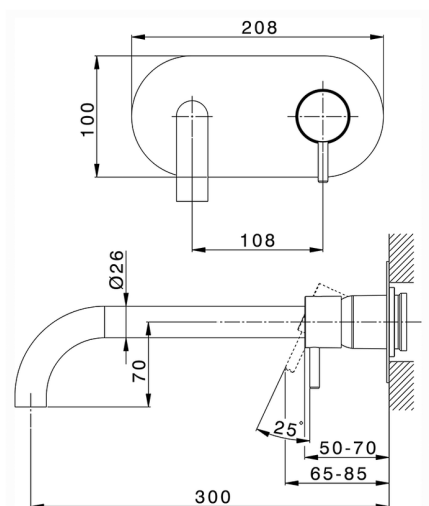

Exposed part for single lever washbasin valve NUOVA LESS_LN005512

MODEL **LN005512**

Exposed part for single lever washbasin valve, without concealed part, spout L.300 mm, for item Easy-Box ZA002450-ZA025510

AVAILABLE FINISHINGS

-  **21** 21 Chrome
-  **2F** 2F Brushed Nickel
-  **40** 40 Matt Black
-  **4Q** 4Q Matt White

CHARACTERISTICS

Installation **Concealed**

Required concealed parts **ZA002450**

Exposed part for single lever washbasin valve NUOVA LESS_LN005512

LN005512

<https://en.cisal.it/exposed-part-for-single-lever-washbasin-valve-nuova-less-ln005512>

2024-12-22