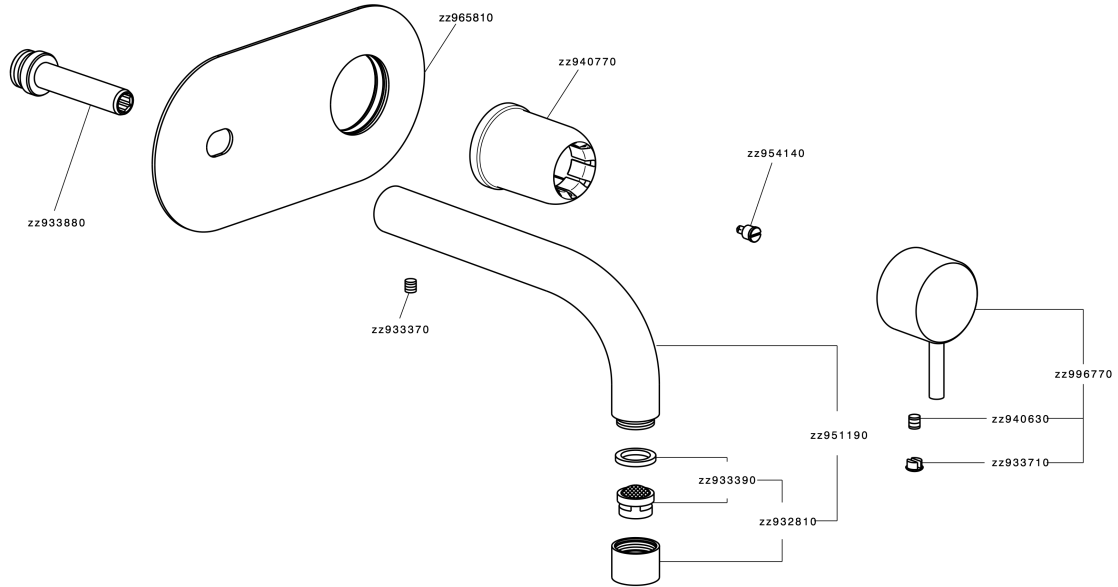

Exposed part for single lever washbasin valve NUOVA LESS_LN005512

LN005512

<https://en.cisal.it/exposed-part-for-single-lever-washbasin-valve-nuova-less-ln005512>

2024-12-22