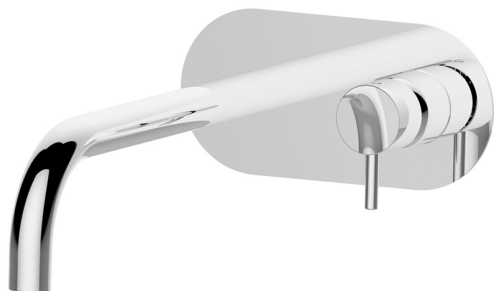

## Exposed part for single lever washbasin valve NUOVA LESS\_LN005512

MODEL **LN005512**

Exposed part for single lever washbasin valve, without concealed part, spout L.300 mm, for item Easy-Box ZA002450-ZA025510

### AVAILABLE FINISHINGS

-  **21** 21 Chrome
-  **2F** 2F Brushed Nickel
-  **40** 40 Matt Black
-  **4Q** 4Q Matt White

## Exposed part for single lever washbasin valve NUOVA LESS\_LN005512

LN005512

<https://en.cisal.it/exposed-part-for-single-lever-washbasin-valve-nuova-less-ln005512>

2024-12-22