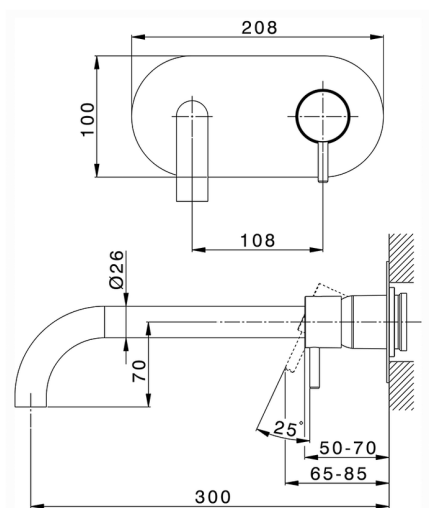

CHARACTERISTICS

Installation **Concealed**
Required concealed parts **ZA002450**