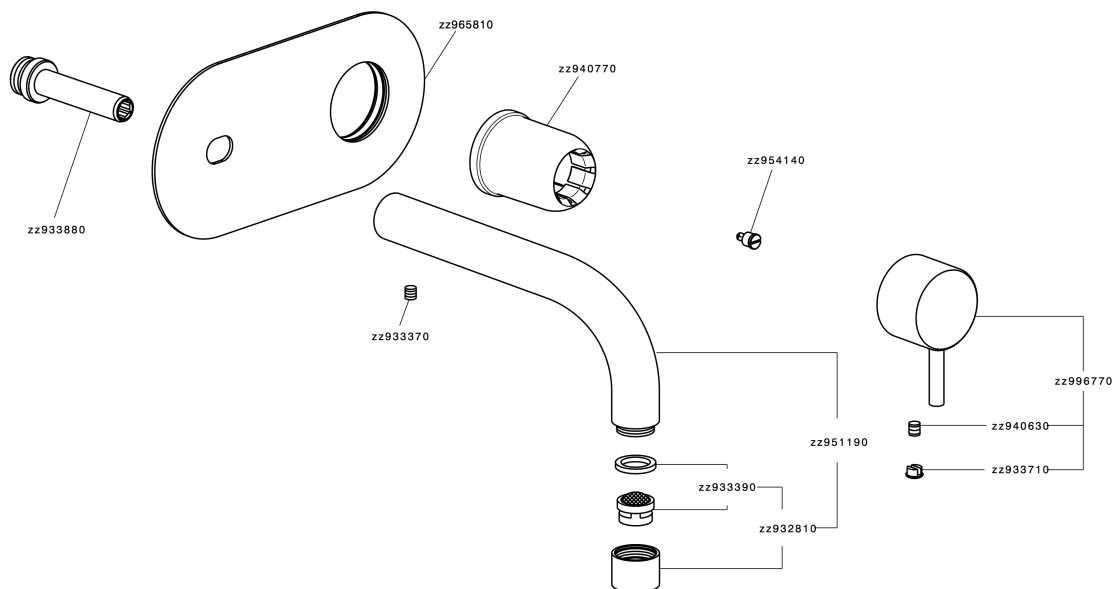

## Exposed part for single lever washbasin valve NUOVA LESS\_LN005512

MODEL **LN005512**

Exposed part for single lever washbasin valve, without concealed part, spout L.300 mm, for item Easy-Box ZA002450-ZA025510

### CHARACTERISTICS

Installation **Concealed**  
 Required concealed parts **ZA002450**

## Exposed part for single lever washbasin valve NUOVA LESS\_LN005512

LN005512

<https://en.cisal.it/exposed-part-for-single-lever-washbasin-valve-nuova-less-ln005512>

2024-12-22