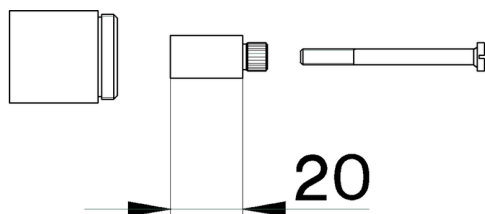

Extension COMPONENTS_ZA000330

MODEL **ZA000330**

Extension,for concealed valves art.AC00031

AVAILABLE FINISHINGS

21 21 Chrome

27 27 Old Bronze

CHARACTERISTICS

2026-02-03