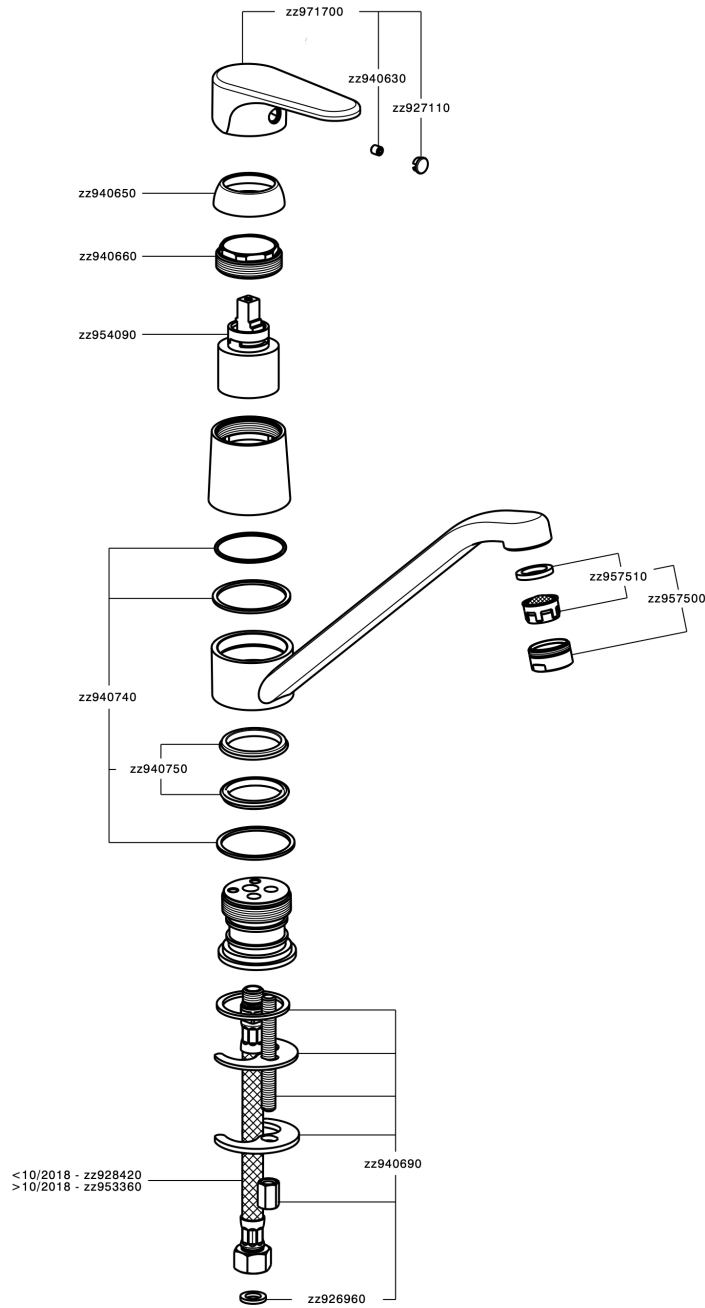

Single lever sink mixer KITCHEN_A3000580

MODEL **A3000580**

Single lever sink mixer, swivel spout, G.3/8" stainless steel flexible hoses

AVAILABLE FINISHINGS

-  **21** 21 Chrome
-  **2F** 2F Brushed Nickel
-  **40** 40 Matt Black

CHARACTERISTICS

Cartridge Spare Parts **ZZ95409000**

35 mm Cartridge

EcoStop

EcoStop feature limits water flow to approximately 50% of maximum output with one point of resistance on setting. Push slightly past the middle stop only when full water output is required. This will save water up to 50%.

Single lever sink mixer KITCHEN_A3000580

A3000580

<https://en.cisal.it/single-lever-sink-mixer-kitchen-a3000580>

2024-12-22