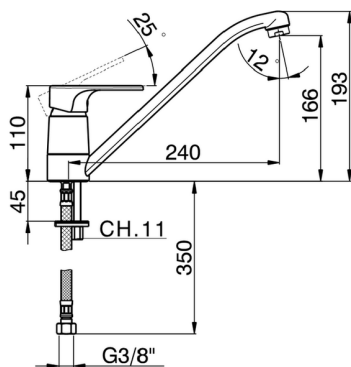

Single lever sink mixer KITCHEN_A3000580

MODEL **A3000580**

Single lever sink mixer, swivel spout, G.3/8" stainless steel flexible hoses

AVAILABLE FINISHINGS

-  **21** 21 Chrome
-  **2F** 2F Brushed Nickel
-  **40** 40 Matt Black

CHARACTERISTICS

Cartridge Spare Parts **ZZ95409000**

35 mm Cartridge

EcoStop

EcoStop feature limits water flow to approximately 50% of maximum output with one point of resistance on setting. Push slightly past the middle stop only when full water output is required. This will save water up to 50%.

Single lever sink mixer KITCHEN_A3000580

A3000580

<https://en.cisal.it/single-lever-sink-mixer-kitchen-a3000580>

2024-12-22