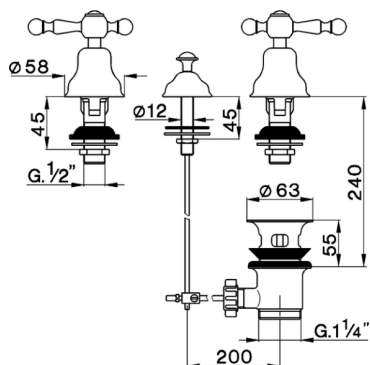

AVAILABLE FINISHINGS

- **21** 21 Chrome
- **24** 24 Gold
- **26** 26 Old Copper
- **27** 27 Old Bronze
- **2A** 2A Satin Brushed Nickel
- **74** 74 Chrome/Gold