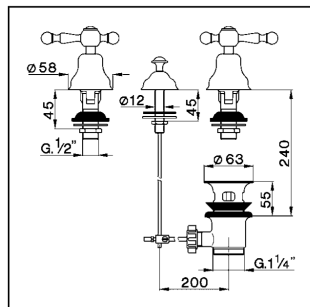

3 hole bidet mixer ARCANA AMERICA_AA001210

cisal

AA 00121

- Combinazione bidet
- Bidet mixer
- Bidetbatterie
- Mélangeur bidet