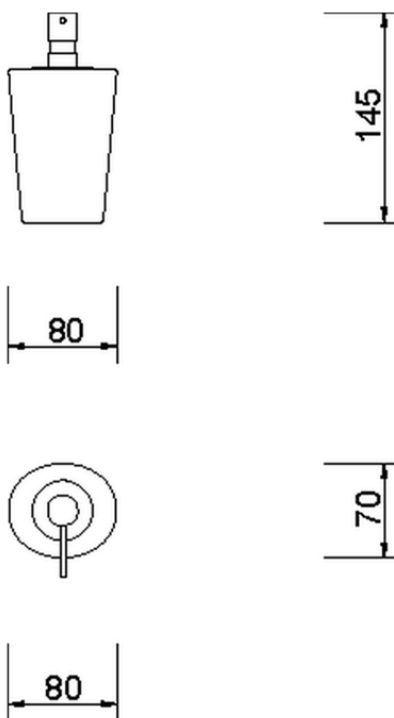

Soap dispenser holder BATHROOM ACCESSORIES_AE090610

AE090610

<https://en.cisal.it/soap-dispenser-holder-bathroom-accessories-ae090610>

2026-06-13