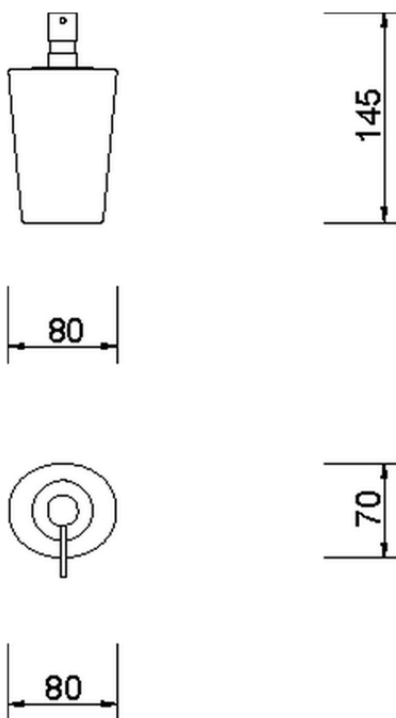

Soap dispenser holder BATHROOM ACCESSORIES_AE090610

AE090610

<https://en.cisal.it/soap-dispenser-holder-bathroom-accessories-ae090610>

2026-04-08