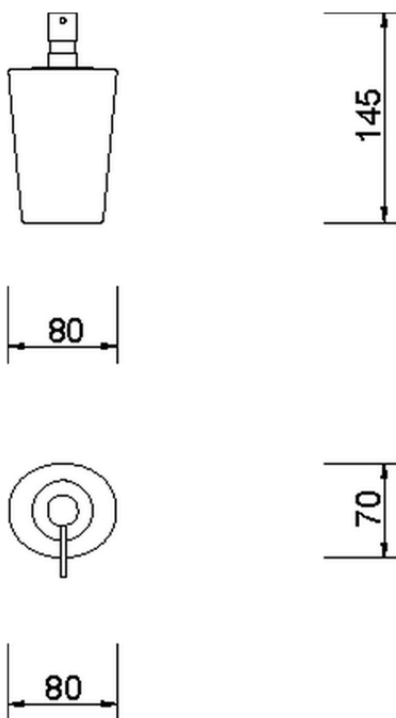

Soap dispenser holder BATHROOM ACCESSORIES_AE090610

AE090610

<https://en.cisal.it/soap-dispenser-holder-bathroom-accessories-ae090610>

2026-04-28