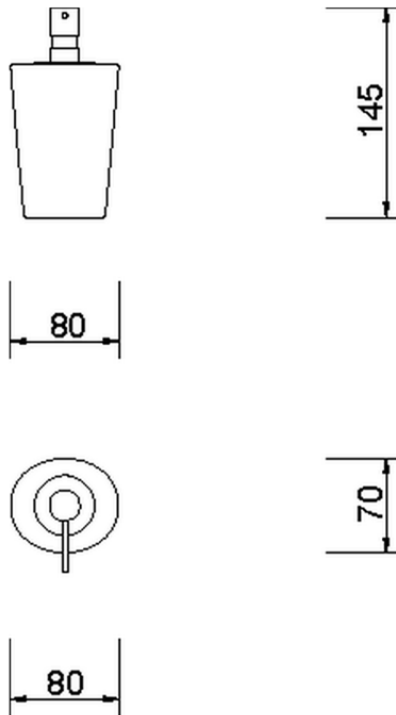

Soap dispenser holder BATHROOM ACCESSORIES_AE090610

AE090610

<https://en.cisal.it/soap-dispenser-holder-bathroom-accessories-ae090610>

2026-05-19