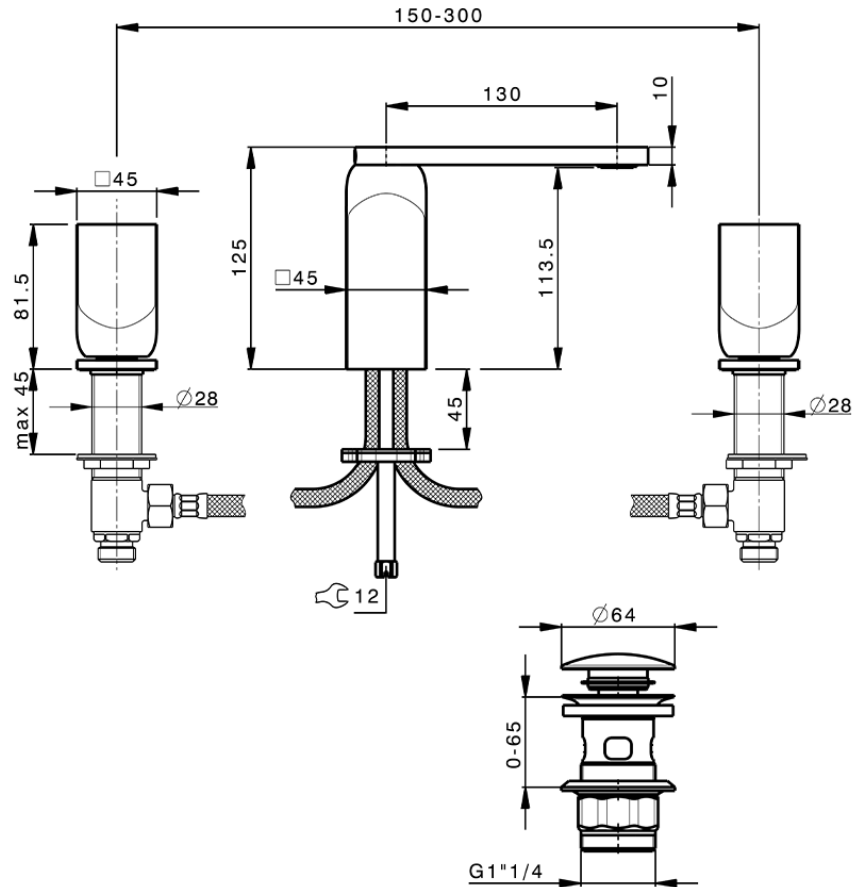

3-holes basin mixer HI-RISE_RI001060

RI001060

<https://en.cisal.it/3-holes-basin-mixer-hi-rise-ri001060>

2026-05-17